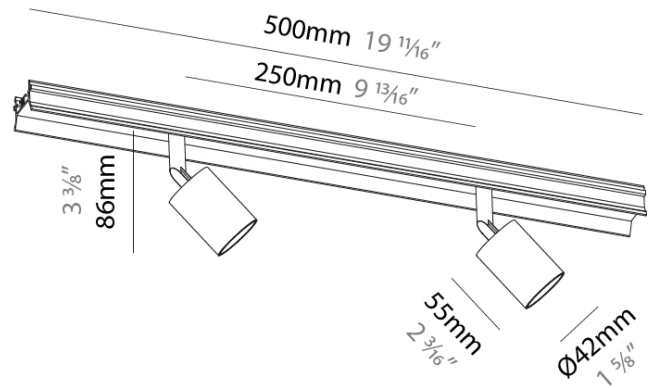

GENERAL

Series: Centriq
 Partner: Prolicht
 Division: Architectural
 Installation: Recessed
 Product Type: Spots
 Mounting Location: Ceiling
 Light Distribution: Adjustable / Direct

PHYSICAL

Aperture Sizes - Downlights: 1"
 Shape: Cylinder
 Diameter (mm): 42
 Diameter (in): 1 5/8
 Length (mm): 500
 Length (in): 19 11/16
 Height (mm): 86
 Height (in): 3 3/8
 Weight (kg): 0.756
 Weight (lbs): 1.67
 Fixture Finish: SSR / BKV / CWI / CRY / HAB / UFT / ITA / RUA / FTG / MYG / LOD / PUS / FRO / FUP / KIA / POP / BLS / SPG / MEY / GOH / CHC / COM / ABZ / JAG / OBR / MOS / ROR
 Fixture Material: Aluminum

OPTICAL

Reflector: 20 / 31 / 36 / 40 / 50
 Adjustability: Rotational 360°; Tilt 90°

RATINGS AND CERTIFICATIONS

Certified By: Certified for North American Standards
 IP rating: IP20

A38904-

PROJECT _____

TYPE _____