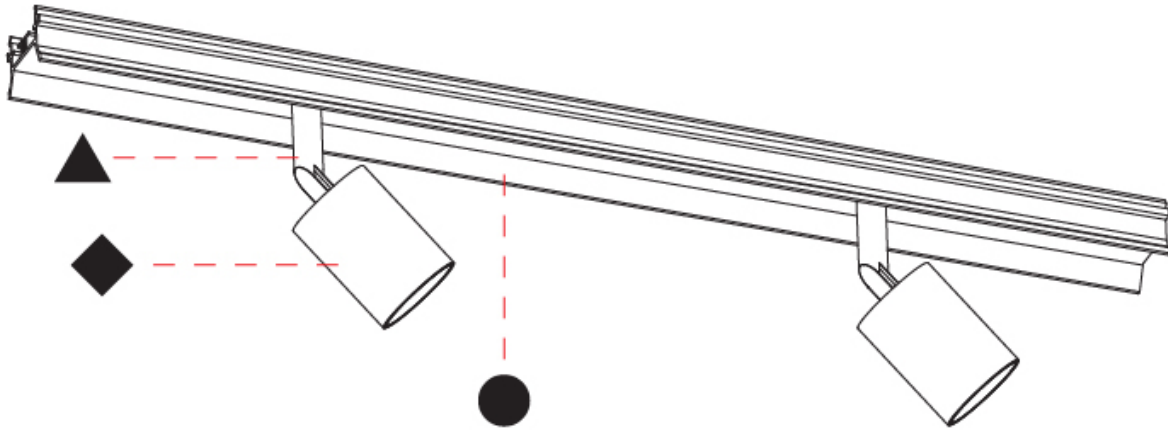

A38904-

PROJECT _____

TYPE _____

SPECIFIER _____

QUANTITY _____

DATE _____

A