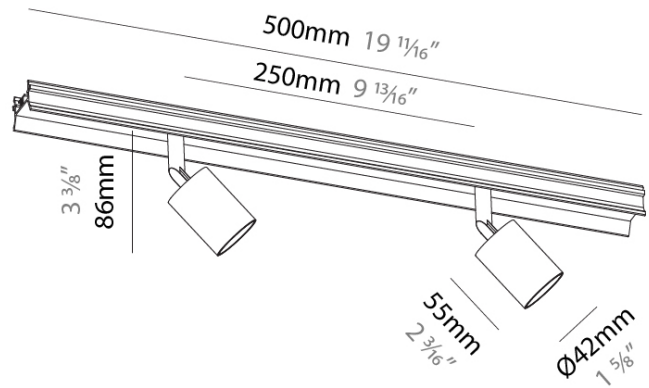

GENERAL

Series: Centriq
Partner: Prolicht
Division: Architectural
Installation: Recessed
Product Type: Spots
Mounting Location: Ceiling
Light Distribution: Adjustable / Direct

PHYSICAL

Aperture Sizes - Downlights: 1"
Shape: Cylinder
Diameter (mm): 42
Diameter (in): 1 5/8
Length (mm): 500
Length (in): 19 11/16
Height (mm): 86
Height (in): 3 3/8
Weight (kg): 0.756
Weight (lbs): 1.67
Fixture Finish: SSR / BKV / CWI / CRY / HAB / UFT / ITA / RUA / FTG / MYG / LOD / PUS / FRO / FUP / KIA / POP / BLS / SPG / MEY / GOH / CHC / COM / ABZ / JAG / OBR / MOS / ROR
Fixture Material: Aluminum

ELECTRICAL

Lamp Type: LED (Zhaga Standard)
Input Wattage (W): 12.7
Total Output Wattage (W): 11.4
Dimming: Non-Dimmable / 0-10V Dimming
Driver Included: Yes
Driver Location: Integrated
Driver Type: Constant Current - 120Vac
Driver Class: Class 2
Input Voltage (V): 120
Constant Current (MA): 350

LED

Number of LEDs: 2
Color Temperature (°K): 2700 / 3000 / 3500 / 4000
Max. Delivered Lumen (lm): 960 / 1000 / 1000 / 1020
Nominal Lumen (lm): 1424 / 1496 / 1496 / 1516
CRI: >90 CRI
Lamp Life (hrs): 50000

OPTICAL

Reflector: 20 / 31 / 36 / 40 / 50
Adjustability: Rotational 360°; Tilt 90°

RATINGS AND CERTIFICATIONS

Certified By: Certified for North American Standards
IP rating: IP20