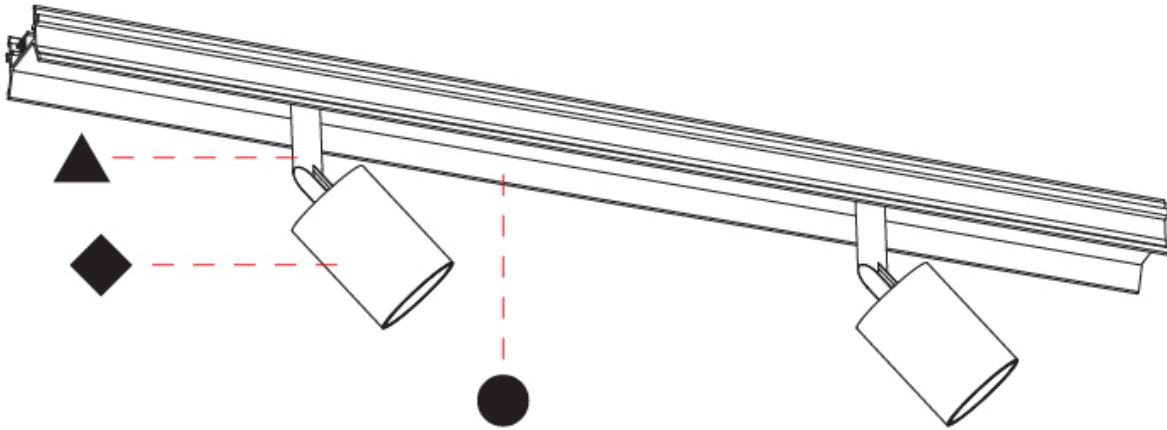

A38904-

PROJECT _____

TYPE _____

SPECIFIER _____

QUANTITY _____

DATE _____

A