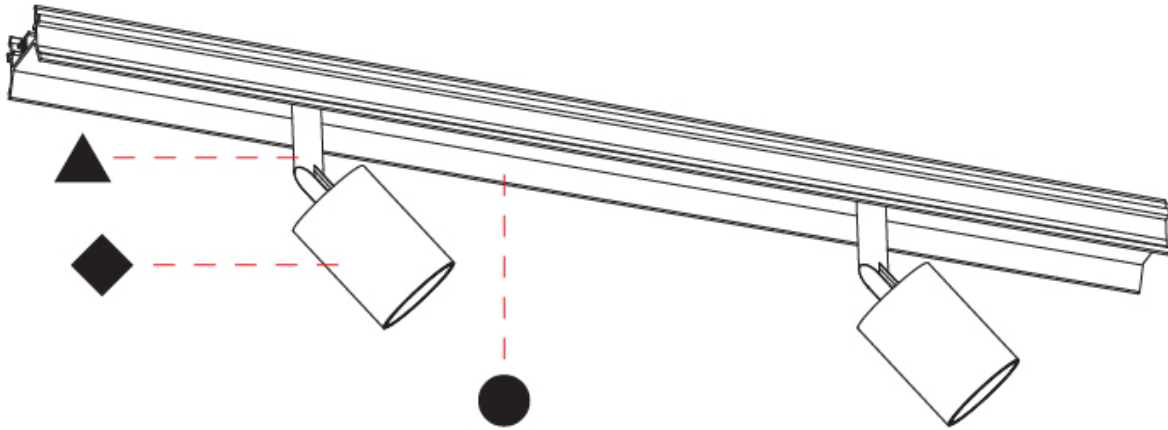

A38904-

PROJECT
TYPE
SPECIFIER
QUANTITY
DATE

A