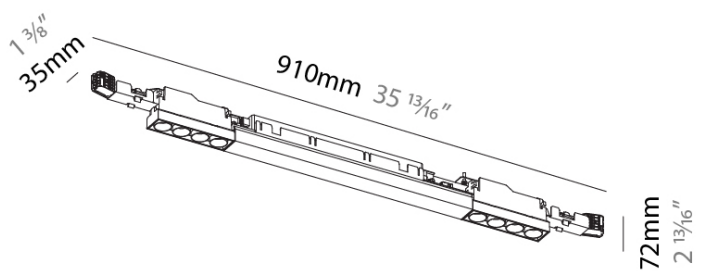

DESCRIPTION

Magiq 4 + 4 - Hypro 40 Profile Surface Insert - 26.6W LED (Zhaga Standard) - 2700K / 3000K / 3500K / 4000K - Black - Reflectors 11° / 22° / 33°

1. To build a product code in our configurator select the specify button on the base model # product page
2. To build a manual product code on this datasheet choose from the options listed below in blue font and add the suffix to the base model #

GENERAL

Series: Magiq
Subseries: Magiq 4 + 4 Cell
Brand: Prolicht
Division: Architectural
Subcategory: Downlight

PHYSICAL

Shape: Rectangle
Length (mm): 910
Length (in): 35 13/16
Width (mm): 35
Width (in): 1 3/8
Height (mm): 72
Height (in): 2 13/16
Light Distribution: Downlight
Weight (kg): 0.923
Weight (lbs): 2.035
Fixture Material: Aluminum Die Cast

ELECTRICAL

Lamp Type: LED (Zhaga Standard)
Input Wattage (W): 26.9
Total Output Wattage (W): 24.2
Dimming: [Tri-Mode (Non-Dimming and Phase Dimming (120Vac only) and 0-10V Dimming)](#)
Driver Included: Yes
Driver Location: Integrated
Driver Type: Constant Current - Universal
Driver Class: Class 2
Input Voltage (V): 120 - 277
Constant Current (mA): 1050

LED

Number of LEDs: 8
Color Temperature (°K): [2700](#) / [3000](#) / [3500](#) / [4000](#)
Max. Delivered Lumen (lm): 1561 / 1685 / 1809 / 1756
Nominal Lumen (lm): 1761 / 1908 / 1940 / 1980
CRI: >90 CRI
Lamp Life (hrs): 50000

OPTICAL

Reflector: [11](#) / [22](#) / [33](#)

RATINGS AND CERTIFICATIONS

Certified By: Certified for North American Standards
IP rating: IP20