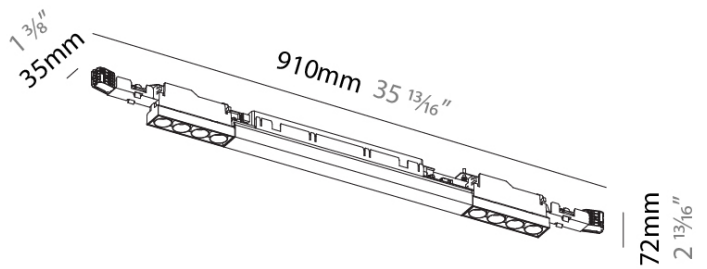

1. To build a product code in our configurator select the specify button on the base model # product page
2. To build a manual product code on this datasheet choose from the options listed below in blue font and add the suffix to the base model #

GENERAL

Series: Magiq
Subseries: Magiq 4 + 4 Cell
Partner: Prolicht
Division: Architectural
Product Type: Downlight
Light Distribution: Downlight

PHYSICAL

Aperture Sizes - Downlights: 1"
Shape: Rectangle
Length (mm): 910
Length (in): 35 13/16
Width (mm): 35
Width (in): 1 3/8
Height (mm): 72
Height (in): 2 13/16
Weight (kg): 0.923
Weight (lbs): 2.035
Fixture Material: Aluminum Die Cast

ELECTRICAL

Lamp Type: LED (Zhaga Standard)
Input Wattage (W): 26.9
Total Output Wattage (W): 24.2
Dimming: Tri-Mode (Non-Dimming and Phase Dimming (120Vac only) and 0-10V Dimming)
Driver Included: Yes
Driver Location: Integrated
Driver Type: Constant Current - Universal
Driver Class: Class 2
Input Voltage (V): 120 - 277
Constant Current (MA): 1050

LED

Number of LEDs: 8
Color Temperature (°K): 2700 / 3000 / 3500 / 4000
Max. Delivered Lumen (lm): 1561 / 1685 / 1809 / 1756
Nominal Lumen (lm): 1761 / 1908 / 1940 / 1980
CRI: >90 CRI
Lamp Life (hrs): 50000

OPTICAL

Reflector: 11 / 22 / 33

RATINGS AND CERTIFICATIONS

Certified By: Certified for North American Standards
IP rating: IP20