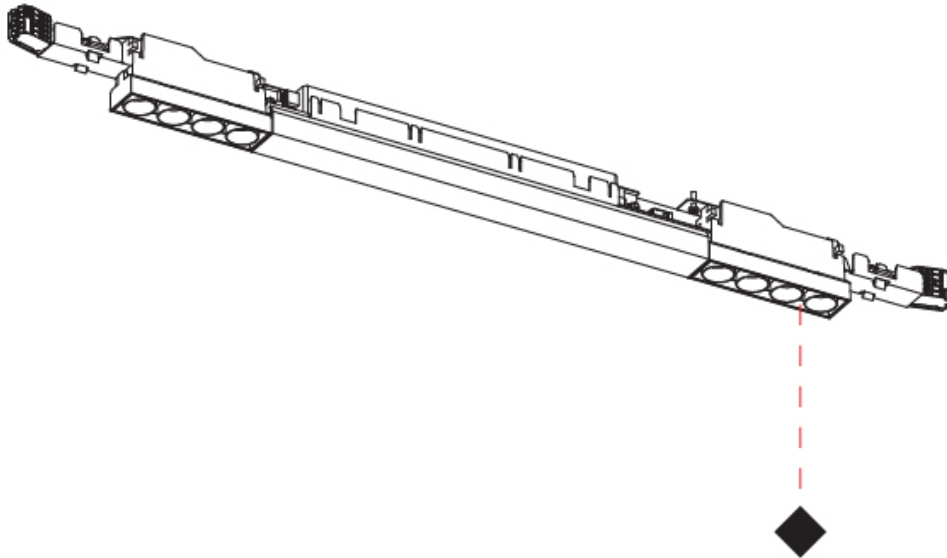

MAGIQ 4 + 4 CELL

A38909-

PROJECT

TYPE

SPECIFIER

QUANTITY

DATE