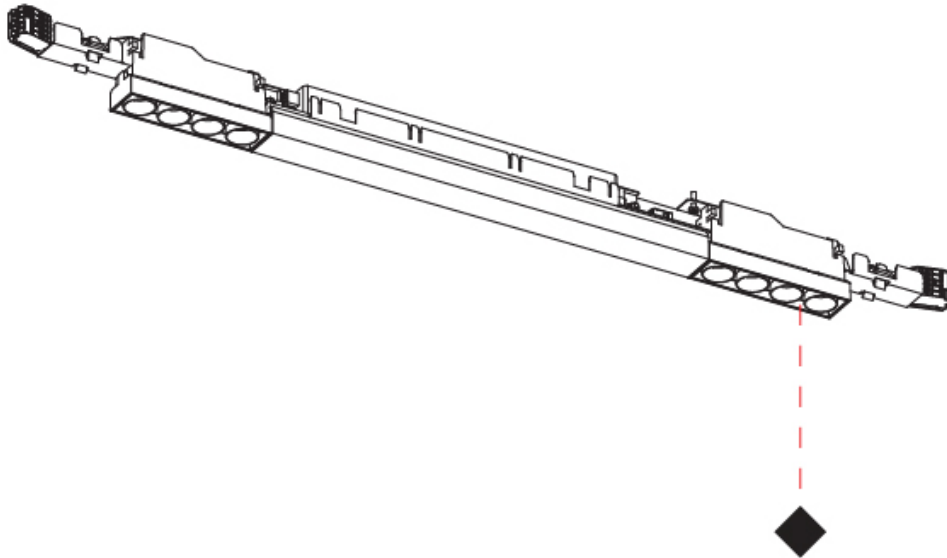

MAGIQ 4 + 4 CELL

A38909-

PROJECT

TYPE

SPECIFIER

QUANTITY

DATE

A