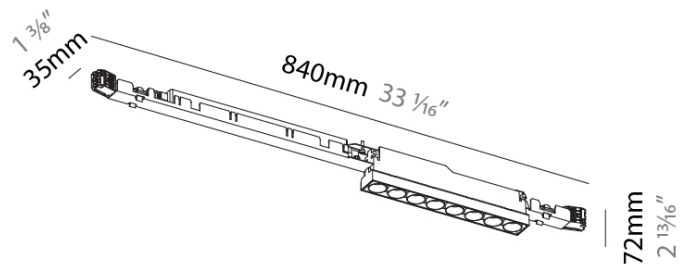

1. To build a product code in our configurator select the specify button on the base model # product page
2. To build a manual product code on this datasheet choose from the options listed below in blue font and add the suffix to the base model #

GENERAL

Series: Magiq
Subseries: Magiq 8 Cell
Partner: Prolicht
Division: Architectural
Product Type: Downlight
Light Distribution: Downlight

PHYSICAL

Aperture Sizes - Downlights: 1"
Shape: Rectangle
Length (mm): 840
Length (in): 33 1/16"
Width (mm): 35
Width (in): 1 3/8"
Height (mm): 72
Height (in): 2 13/16"
Weight (kg): 0.826
Weight (lbs): 1.82
Fixture Material: Aluminum Die Cast

ELECTRICAL

Lamp Type: LED (Zhaga Standard)
Input Wattage (W): 26.6
Total Output Wattage (W): 24.2
Dimming: Tri-Mode (Non-Dimming and Phase Dimming (120Vac only) and 0-10V Dimming)
Driver Included: Yes
Driver Location: Integrated
Driver Type: Constant Current - Universal
Driver Class: Class 2
Input Voltage (V): 120 - 277
Constant Current (mA): 1050

LED

Number of LEDs: 8
Color Temperature (°K): 2700 / 3000 / 3500 / 4000
Max. Delivered Lumen (lm): 1561 / 1685 / 1809 / 1756
Nominal Lumen (lm): 1761 / 1908 / 1940 / 1980
CRI: >90 CRI
Lamp Life (hrs): 50000

OPTICAL

Reflector: 10 / 20 / 40

RATINGS AND CERTIFICATIONS

Certified By: Certified for North American Standards
IP rating: IP20