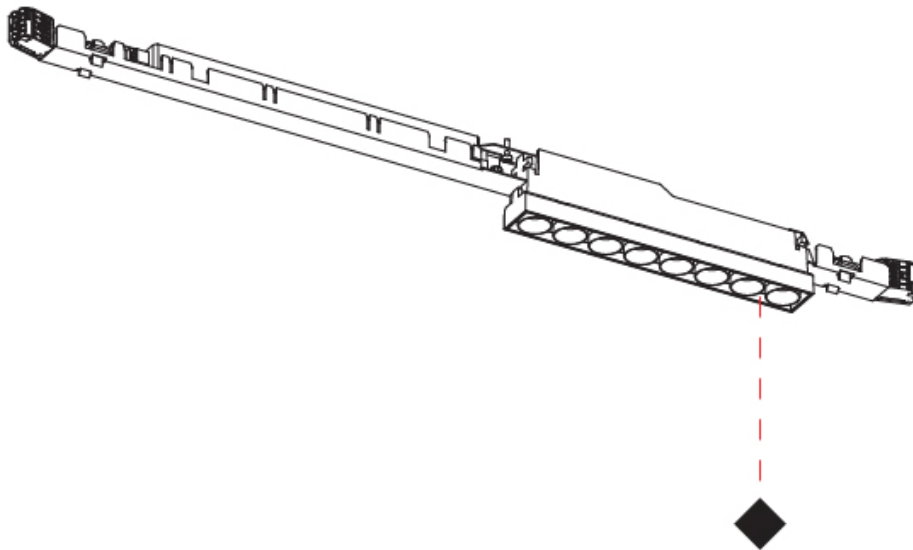

MAGIQ 8 CELL

A38911-

PROJECT

TYPE

SPECIFIER

QUANTITY

DATE

A