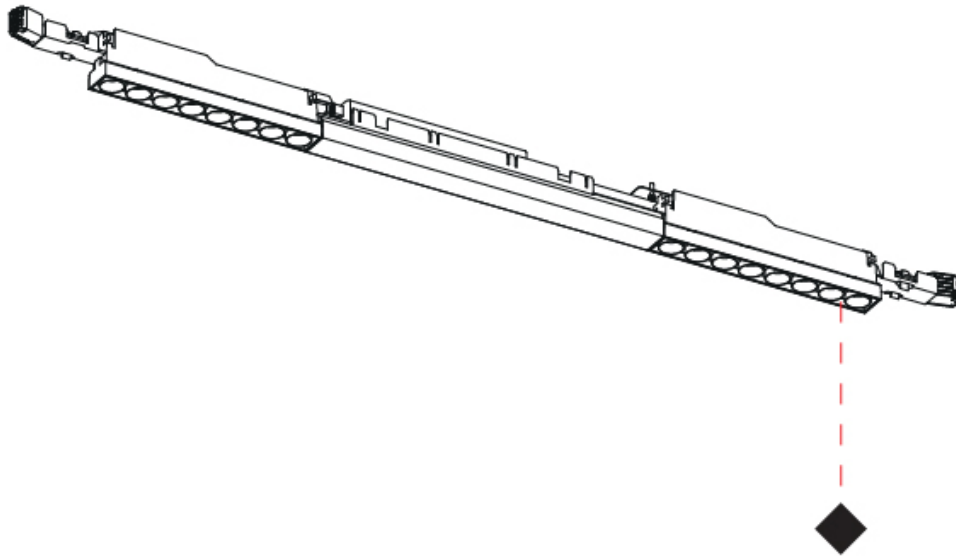

SPECIFIER

QUANTITY

DATE

A

LEGEND

	floor-mounted		pivotable		special LED (upon request) RGB, RGBW, tunable, gold+, meat+, art+, fashion+
	wall and ceiling: recessed and surface mounted		rotating		warm dim / natural dimming LED
	ceiling-mounted and wall-mounted		illuminate tilted		rechargeable battery powered
	wall-mounted		color of suspension cable		fixture with natural vivid LED (upon request)
	omni-directional light distribution		length of suspension cable		color rendering index
	direct light distribution		reflector degree selection		color temperature
	direct/indirect light distribution		super spot		lumen (luminous flux)
	indirect light distribution		lens		efficacy (lumens per watt)
	asymmetric light distribution		lens pack		Unified Glare Rating (UGR) range from 5-40
	aura light distribution		shine ring		marine grade (AISI 316 stainless steel)
	round wall or ceiling cut-out		integrated shine ring with diffuser		walk on
	square wall or ceiling cut-out		free individual colors 01-29		drive on
	the supplied jig specifies the cutout dimensions		individual colors: 00 (free of charge), 01-25 (extra charge)		Dark Sky Compliance
	minimum distance (meters) lamp - object		luminaire part to be colored (F1)		Americans with Disabilities Act (less than 4" off the wall located between 27"-84" from floor)
	recessed depth		luminaire part to be colored (F2)		lamp protected against explosion
	ceiling thickness in mm		luminaire part to be colored (F3)		blown glass using traditional methods by master glass blower
	ceiling thickness selection		luminaire part to be colored (F4)		acoustic material
	dimnable DP (phase), DV (0-10V), DD (dali), DS (step-dim)		luminaire part to be colored (F5)		protection class I, protection insulation
	included or excluded LED driver/transformer/control gear		color of 3-circuit adaptor		protection class II, protection insulation
	separately switchable		indirect diffuser		ETL Certified to UL and CSA Standards
	sensor		direct diffuser		UL Certified to UL and CSA Standards
	remote control		ball-proof (upon request)		CSA Certified to UL and CSA Standards
	available upon request		accessory		Certified for North American Standards