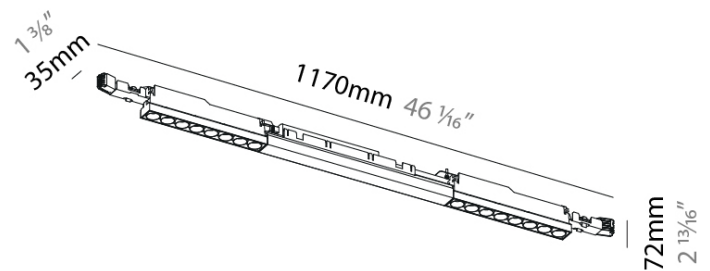

1. To build a product code in our configurator select the specify button on the base model # product page
2. To build a manual product code on this datasheet choose from the options listed below in blue font and add the suffix to the base model #

GENERAL

Series: Magiq
Subseries: Magiq 8 + 8 Cell
Partner: Prolicht
Division: Architectural
Product Type: Downlight
Light Distribution: Downlight

PHYSICAL

Aperture Sizes - Downlights: 1"
Shape: Rectangle
Length (mm): 1170
Length (in): 46 1/16
Width (mm): 35
Width (in): 1 3/16
Height (mm): 72
Height (in): 2 13/16
Weight (kg): 1.73
Weight (lbs): 3.81
Fixture Material: Aluminum Die Cast

ELECTRICAL

Lamp Type: LED (Zhaga Standard)
Input Wattage (W): 53.6
Total Output Wattage (W): 48.3
Dimming: [Tri-Mode (Non-Dimming and Phase Dimming (120Vac only) and 0-10V Dimming)](#)
Driver Included: Yes
Driver Location: Integrated
Driver Type: Constant Current - Universal
Driver Class: Class 2
Input Voltage (V): 120 - 277
Constant Current (MA): 1050

LED

Number of LEDs: 16
Color Temperature (°K): [2700 / 3000 / 3500 / 4000](#)
Max. Delivered Lumen (lm): 3312 / 3371 / 3443 / 3513
Nominal Lumen (lm): 3521 / 3816 / 3882 / 3961
CRI: >90 CRI
Lamp Life (hrs): 50000

OPTICAL

Reflector: [11 / 22 / 33](#)

RATINGS AND CERTIFICATIONS

Certified By: Certified for North American Standards
IP rating: IP20