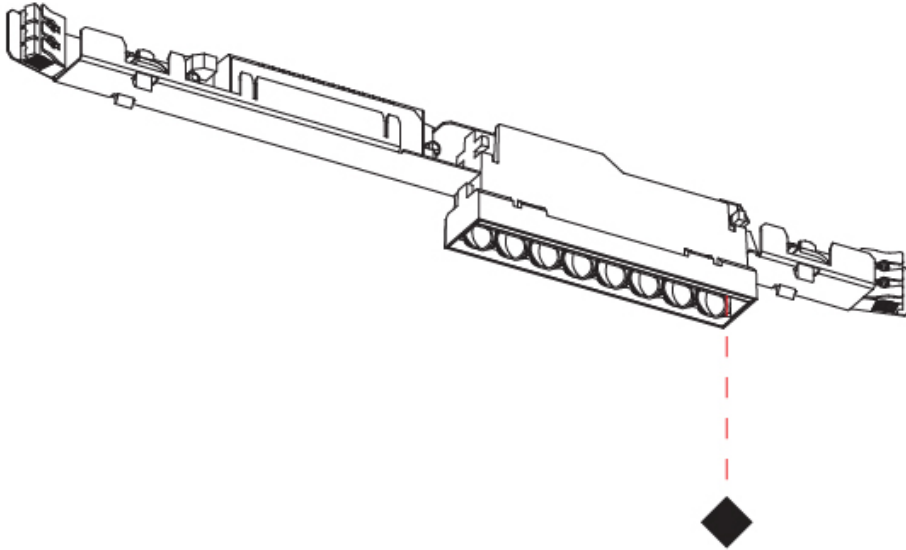

MAGIQ HOLLOW WALLWASH KORONA

A38916-

PROJECT

TYPE

SPECIFIER

QUANTITY

DATE

A