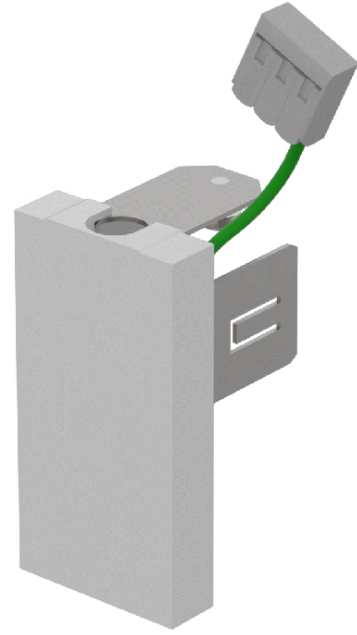

PROJECT
TYPE
SPECIFIER
QUANTITY
DATE

A38937-

base number   Finishes
(Diamond)

DESCRIPTION
Idaho 40 / Hypro 40 - Suspension End Cap

1. To build a product code in our configurator select the specify button on the base model # product page
2. To build a manual product code on this datasheet choose from the options listed below in blue font and add the suffix to the base model #

GENERAL
Brand: Prolicht
Division: Architectural

PHYSICAL
Shape: Rectangle
Length (mm): 38
Length (in): 1 1/2
Width (mm): 12
Width (in): 1/2
Height (mm): 76
Height (in): 3
Weight (kg): 0.046
Weight (lbs): .10

Fixture Finish: SSR / BKV / CWI / CRY / HAB / UFT / ITA / RUA / FTG / MYG / LOD / PUS / FRO / FUP / KIA / POP / BLS / SPG / MEY / GOH / GUM / CHC / COM / ABZ / JAG / OBR / MOS / ROR

Fixture Material: Aluminum

RATINGS AND CERTIFICATIONS
Certified By: Certified for North American Standards
IP rating: IP20