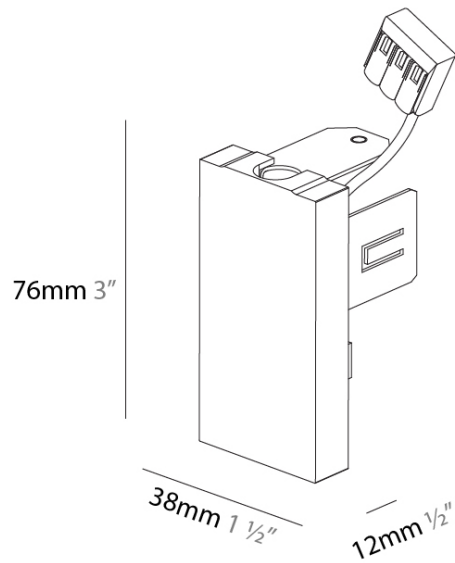

PROJECT
TYPE
SPECIFIER
QUANTITY
DATE

A38937-

base number   Finishes
(Diamond)

DESCRIPTION
Idaho 40 / Hypro 40 - Suspension End Cap

1. To build a product code in our configurator select the specify button on the base model # product page
2. To build a manual product code on this datasheet choose from the options listed below in blue font and add the suffix to the base model #

GENERAL
Brand: Prolicht
Division: Architectural

PHYSICAL
Shape: Rectangle
Length (mm): 38
Length (in): 1 1/2
Width (mm): 12
Width (in): 1/2
Height (mm): 76
Height (in): 3
Weight (kg): 0.046
Weight (lbs): .10

Fixture Finish: SSR / BKV / CWI / CRY / HAB / UFT / ITA / RUA / FTG / MYG / LOD / PUS / FRO / FUP / KIA / POP / BLS / SPG / MEY / GOH / GUM / CHC / COM / ABZ / JAG / OBR / MOS / ROR

Fixture Material: Aluminum

RATINGS AND CERTIFICATIONS
Certified By: Certified for North American Standards
IP rating: IP20