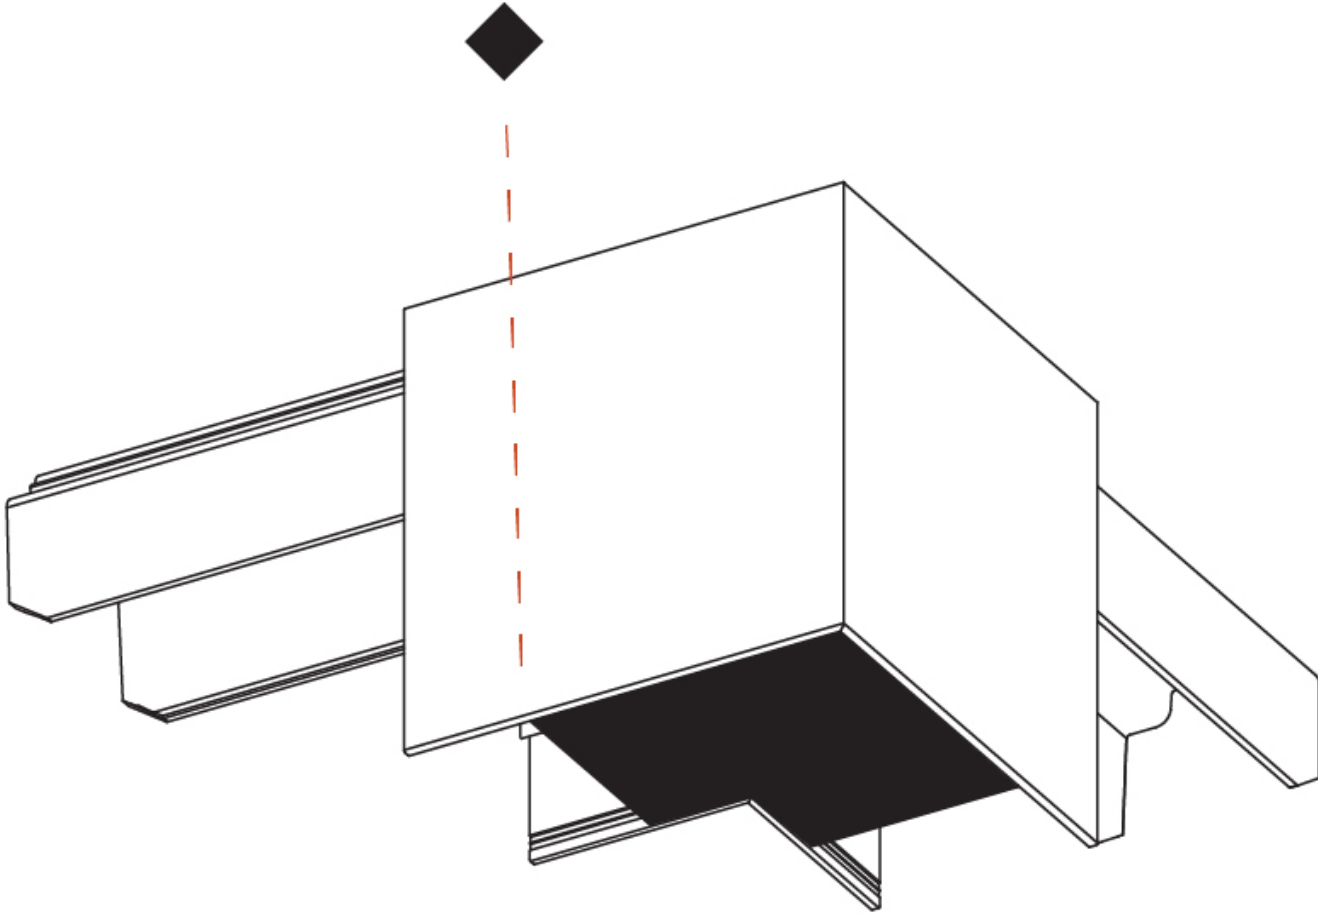

PROJECT	_____
TYPE	_____
SPECIFIER	_____
QUANTITY	_____
DATE	_____

A38939-