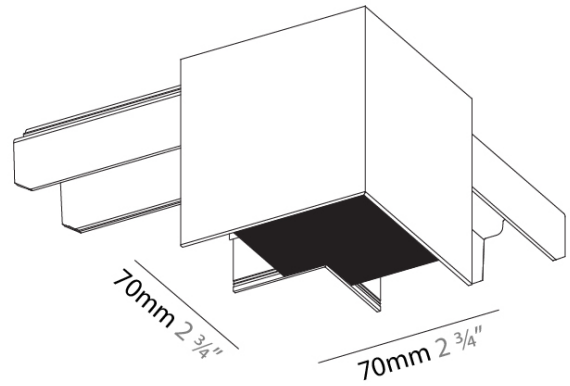

PROJECT	_____
TYPE	_____
SPECIFIER	_____
QUANTITY	_____
DATE	_____

A38939-

base number   Finishes
(Diamond)

DESCRIPTION
Idaho 40 / Hypro 40 - Surface/Suspension L-Coupler

1. To build a product code in our configurator select the specify button on the base model # product page
2. To build a manual product code on this datasheet choose from the options listed below in blue font and add the suffix to the base model #

GENERAL
Brand: Prolicht
Division: Architectural

PHYSICAL
Length (mm): 70
Length (in): 2 ¾
Width (mm): 70
Width (in): 2 ¾
Height (mm): 76
Height (in): 3
Weight (kg): 0.247
Weight (lbs): 0.54
Fixture Finish: SSR / BKV / CWI / CRY / HAB / UFT / ITA / RUA / FTG / MYG / LOD / PUS / FRO / FUP / KIA / POP / BLS / SPG / MEY / GOH / GUM / CHC / COM / ABZ / JAG / OBR / MOS / ROR
Fixture Material: Aluminum

RATINGS AND CERTIFICATIONS
Certified By: Certified for North American Standards
IP rating: IP20