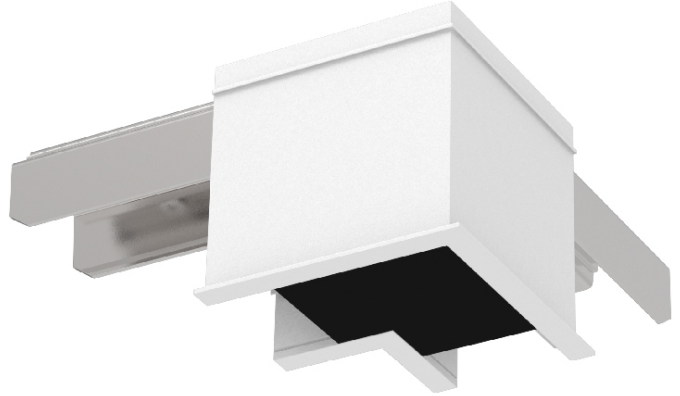

PROJECT	_____
TYPE	_____
SPECIFIER	_____
QUANTITY	_____
DATE	_____

A38939-

base number   Finishes
(Diamond)

DESCRIPTION
Idaho 40 / Hypro 40 - Surface/Suspension L-Coupler

1. To build a product code in our configurator select the specify button on the base model # product page
2. To build a manual product code on this datasheet choose from the options listed below in blue font and add the suffix to the base model #

GENERAL
Brand: Prolicht
Division: Architectural

PHYSICAL
Length (mm): 70
Length (in): 2 ¾
Width (mm): 70
Width (in): 2 ¾
Height (mm): 76
Height (in): 3
Weight (kg): 0.247
Weight (lbs): 0.54
Fixture Finish: SSR / BKV / CWI / CRY / HAB / UFT / ITA / RUA / FTG / MYG / LOD / PUS / FRO / FUP / KIA / POP / BLS / SPG / MEY / GOH / GUM / CHC / COM / ABZ / JAG / OBR / MOS / ROR
Fixture Material: Aluminum

RATINGS AND CERTIFICATIONS
Certified By: Certified for North American Standards
IP rating: IP20