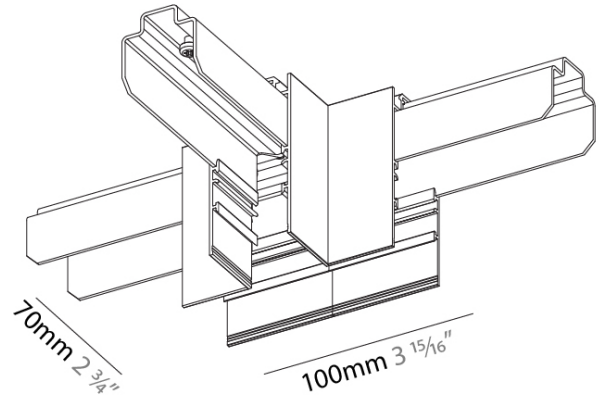

PROJECT	
TYPE	
SPECIFIER	
QUANTITY	
DATE	

A38940-

base number   Finishes
(Diamond)

DESCRIPTION
Idaho 40 / Hypro 40 - Surface/Suspension T-Coupler

1. To build a product code in our configurator select the specify button on the base model # product page
2. To build a manual product code on this datasheet choose from the options listed below in blue font and add the suffix to the base model #

GENERAL
Partner: Prolicht
Division: Architectural

PHYSICAL
Length (mm): 100
Length (in): 3 ¹⁵/₁₆
Width (mm): 70
Width (in): 2 ³/₄
Height (mm): 76
Height (in): 3
Weight (kg): 0.524
Weight (lbs): 1.16
Fixture Finish: SSR / BKV / CWI / CRY / HAB / UFT / ITA / RJA / FTG / MYG / LOD / PUS / FRO / FUP / KIA / POP / BLS / SPG / MEY / GOH / CHC / COM / ABZ / JAG / OBR / MOS / ROR
Fixture Material: Aluminum

RATINGS AND CERTIFICATIONS
Certified By: Certified for North American Standards
IP rating: IP20