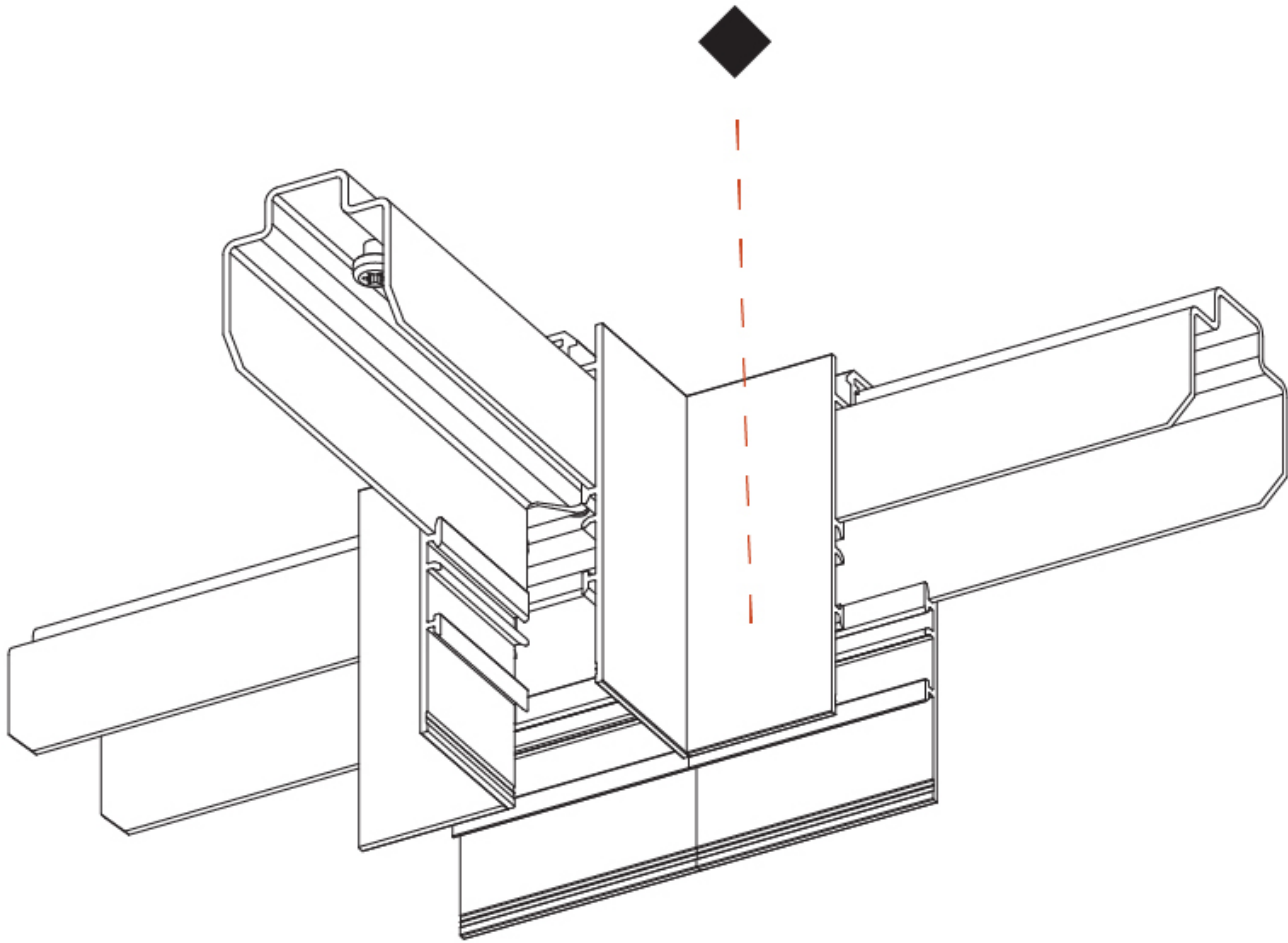

PROJECT	_____
TYPE	_____
SPECIFIER	_____
QUANTITY	_____
DATE	_____

A38940-

A