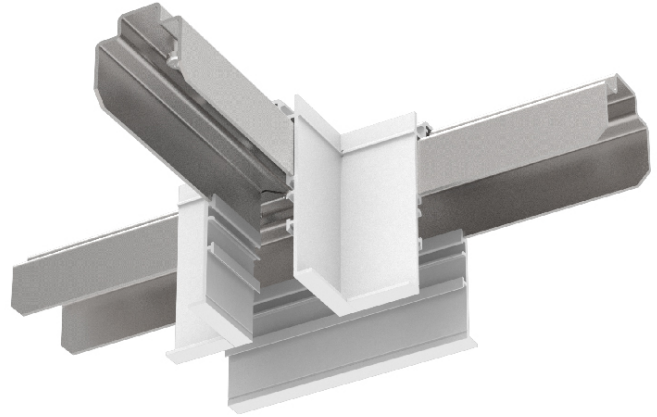

PROJECT	
TYPE	
SPECIFIER	
QUANTITY	
DATE	

A38940-

base number   Finishes
(Diamond)

DESCRIPTION
Idaho 40 / Hypro 40 - Surface/Suspension T-Coupler

1. To build a product code in our configurator select the specify button on the base model # product page
2. To build a manual product code on this datasheet choose from the options listed below in blue font and add the suffix to the base model #

GENERAL
Partner: Prolicht
Division: Architectural

PHYSICAL
Length (mm): 100
Length (in): 3 ¹⁵/₁₆
Width (mm): 70
Width (in): 2 ³/₄
Height (mm): 76
Height (in): 3
Weight (kg): 0.524
Weight (lbs): 1.16
Fixture Finish: SSR / BKV / CWI / CRY / HAB / UFT / ITA / RJA / FTG / MYG / LOD / PUS / FRO / FUP / KIA / POP / BLS / SPG / MEY / GOH / CHC / COM / ABZ / JAG / OBR / MOS / ROR
Fixture Material: Aluminum

RATINGS AND CERTIFICATIONS
Certified By: Certified for North American Standards
IP rating: IP20