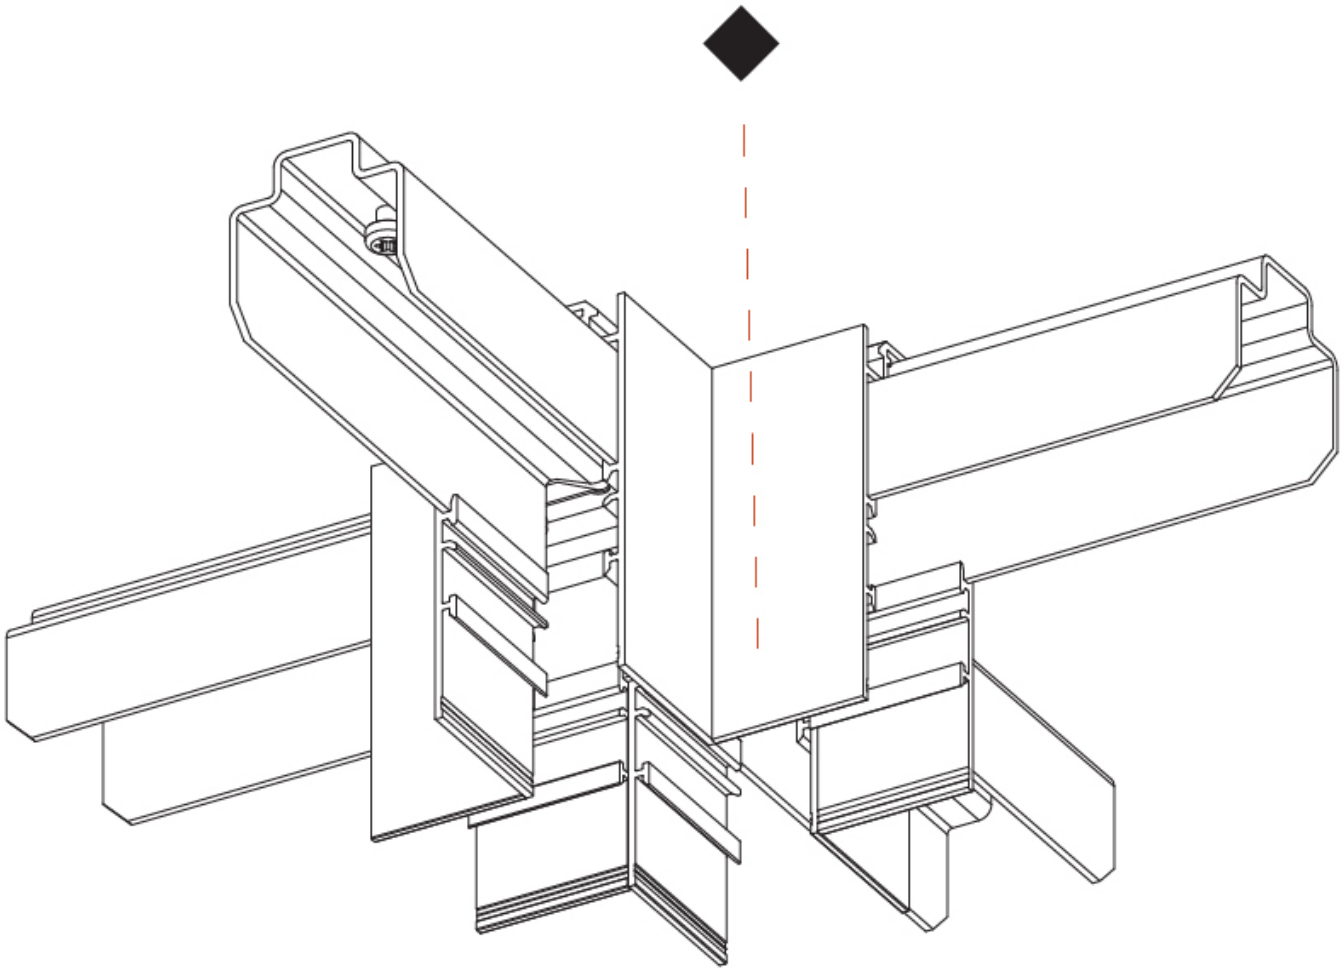

PROJECT	_____
TYPE	_____
SPECIFIER	_____
QUANTITY	_____
DATE	_____

A38941-

A