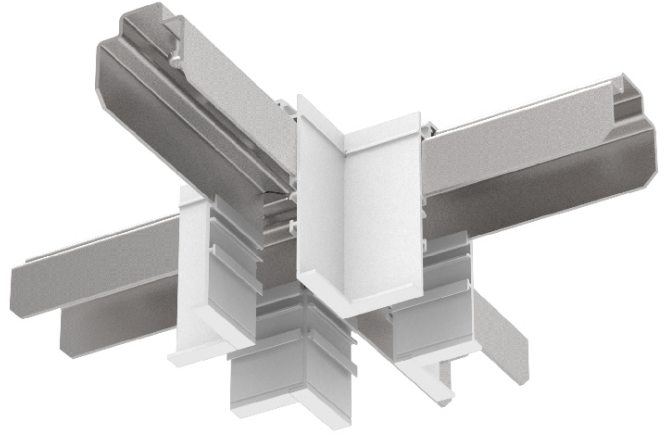

PROJECT	
TYPE	
SPECIFIER	
QUANTITY	
DATE	

A38941-

base number   Finishes
(Diamond)

DESCRIPTION
Idaho 40 / Hypro 40 - Surface/Suspension X-Coupler

1. To build a product code in our configurator select the specify button on the base model # product page
2. To build a manual product code on this datasheet choose from the options listed below in blue font and add the suffix to the base model #

GENERAL
Partner: Prolicht
Division: Architectural

PHYSICAL
Length (mm): 100
Length (in): 3 ¹⁵/₁₆
Width (mm): 100
Width (in): 3 ¹⁵/₁₆
Height (mm): 76
Height (in): 3
Weight (kg): 0.675
Weight (lbs): 1.49
Fixture Finish: SSR / BKV / CWI / CRY / HAB / UFT / ITA / RUA / FTG / MYG / LOD / PUS / FRO / FUP / KIA / POP / BLS / SPG / MEY / GOH / CHC / COM / ABZ / JAG / OBR / MOS / ROR
Fixture Material: Aluminum

RATINGS AND CERTIFICATIONS
Certified By: Certified for North American Standards
IP rating: IP20