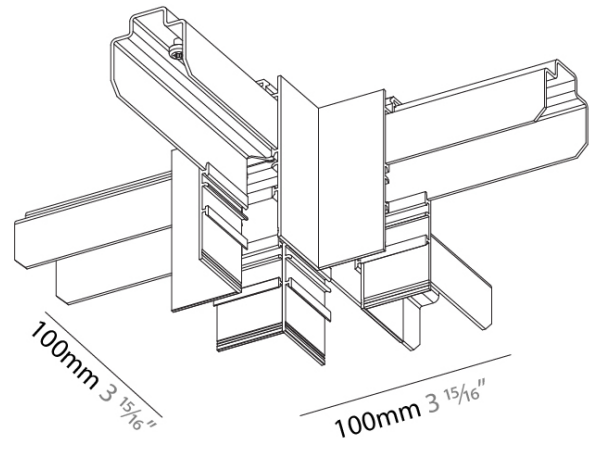

PROJECT	
TYPE	
SPECIFIER	
QUANTITY	
DATE	

A38941-

base number   Finishes
(Diamond)

DESCRIPTION
Idaho 40 / Hypro 40 - Surface/Suspension X-Coupler

1. To build a product code in our configurator select the specify button on the base model # product page
2. To build a manual product code on this datasheet choose from the options listed below in blue font and add the suffix to the base model #

GENERAL
Partner: Prolicht
Division: Architectural

PHYSICAL
Length (mm): 100
Length (in): 3 ¹⁵/₁₆
Width (mm): 100
Width (in): 3 ¹⁵/₁₆
Height (mm): 76
Height (in): 3
Weight (kg): 0.675
Weight (lbs): 1.49
Fixture Finish: SSR / BKV / CWI / CRY / HAB / UFT / ITA / RUA / FTG / MYG / LOD / PUS / FRO / FUP / KIA / POP / BLS / SPG / MEY / GOH / CHC / COM / ABZ / JAG / OBR / MOS / ROR
Fixture Material: Aluminum

RATINGS AND CERTIFICATIONS
Certified By: Certified for North American Standards
IP rating: IP20