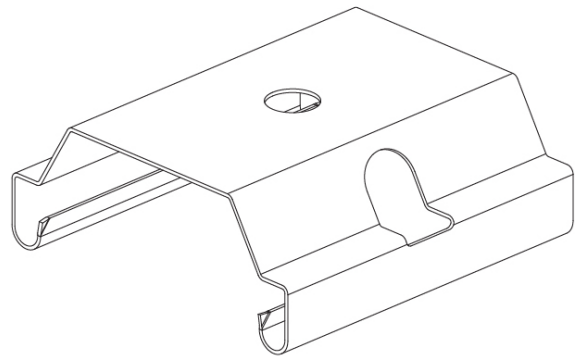

PROJECT _____
TYPE _____
SPECIFIER _____
QUANTITY _____
DATE _____

A38943

base number

DESCRIPTION

Idaho 40 / Hypro 40 - Surface Installation Clip

1. To build a product code in our configurator select the specify button on the base model # product page
2. To build a manual product code on this datasheet choose from the options listed below in blue font and add the suffix to the base model #

GENERAL

Brand: Prolicht _____
Division: Architectural _____

PHYSICAL

Length (mm): 30 _____
Length (in): 1 ³/₁₆ _____
Width (mm): 30 _____
Width (in): 1 ³/₁₆ _____
Height (mm): 12 _____
Height (in): 1/2 _____
Weight (kg): 0.004 _____
Weight (lbs): 1/8 _____
Fixture Finish: SSR / BKV / CWI / CRY / HAB / UFT / ITA / RUA / FTG / MYG / LOD / PUS / FRO / FUP / KIA / POP / BLS / SPG / MEY / GOH / GUM / CHC / COM / ABZ / JAG / OBR / MOS / ROR _____
Fixture Material: Aluminum _____

RATINGS AND CERTIFICATIONS

Certified By: Certified for North American Standards _____
IP rating: IP20 _____