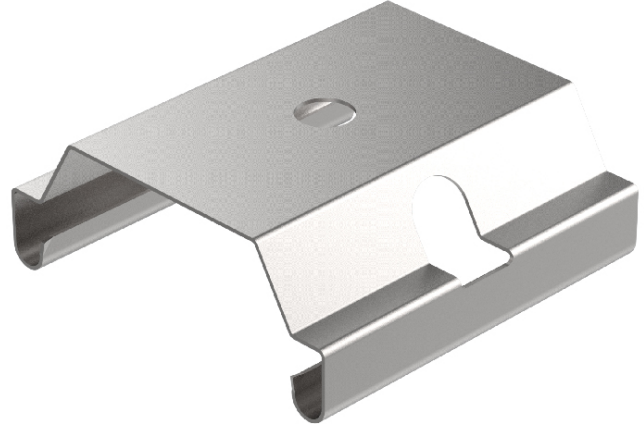

A38943

base number

DESCRIPTION

Idaho 40 / Hypro 40 - Surface Installation Clip

1. To build a product code in our configurator select the specify button on the base model # product page
2. To build a manual product code on this datasheet choose from the options listed below in blue font and add the suffix to the base model #

GENERAL

Partner: Prolicht

Division: Architectural

PHYSICAL

Length (mm): 30

Length (in): 1 ³/₁₆

Width (mm): 30

Width (in): 1 ³/₁₆

Height (mm): 12

Height (in): 1/2

Weight (kg): 0.004

Weight (lbs): 1/8

Fixture Finish: SSR / BKV / CWI / CRY / HAB / UFT / ITA / RUA / FTG / MYG / LOD / PUS / FRO / FUP / KIA / POP / BLS / SPG / MEY / GOH / CHC / COM / ABZ / JAG / OBR / MOS / ROR

Fixture Material: Aluminum

RATINGS AND CERTIFICATIONS

Certified By: Certified for North American Standards

IP rating: IP20