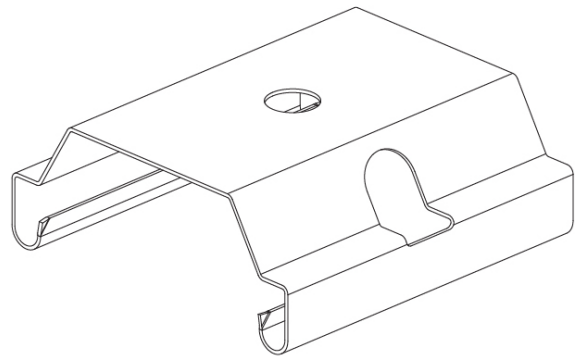

A38943

base number

DESCRIPTION

Idaho 40 / Hypro 40 - Surface Installation Clip

1. To build a product code in our configurator select the specify button on the base model # product page
2. To build a manual product code on this datasheet choose from the options listed below in blue font and add the suffix to the base model #

GENERAL

Partner: Prolicht

Division: Architectural

PHYSICAL

Length (mm): 30

Length (in): 1 ³/₁₆

Width (mm): 30

Width (in): 1 ³/₁₆

Height (mm): 12

Height (in): 1/2

Weight (kg): 0.004

Weight (lbs): 1/8

Fixture Finish: SSR / BKV / CWI / CRY / HAB / UFT / ITA / RUA / FTG / MYG / LOD / PUS / FRO / FUP / KIA / POP / BLS / SPG / MEY / GOH / CHC / COM / ABZ / JAG / OBR / MOS / ROR

Fixture Material: Aluminum

RATINGS AND CERTIFICATIONS

Certified By: Certified for North American Standards

IP rating: IP20