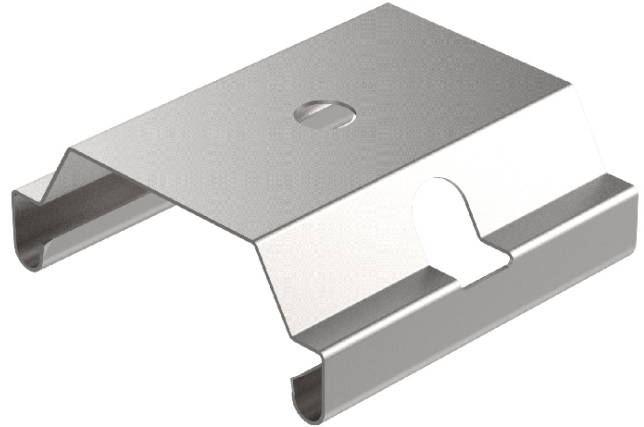

PROJECT _____

TYPE _____

SPECIFIER _____

QUANTITY _____

DATE _____

A38943

base number

DESCRIPTION

Idaho 40 / Hypro 40 - Surface Installation Clip

1. To build a product code in our configurator select the specify button on the base model # product page
2. To build a manual product code on this datasheet choose from the options listed below in blue font and add the suffix to the base model #

GENERAL

Partner: Prolicht

Division: Architectural

PHYSICAL

Length (mm): 30

Length (in): 1 ³/₁₆

Width (mm): 30

Width (in): 1 ³/₁₆

Height (mm): 12

Height (in): 1/2

Weight (kg): 0.004

Weight (lbs): 1/8

Fixture Finish: SSR / BKV / CWI / CRY / HAB / UFT / ITA / RUA / FTG / MYG / LOD / PUS / FRO / FUP / KIA / POP / BLS / SPG / MEY / GOH / CHC / COM / ABZ / JAG / OBR / MOS / ROR

Fixture Material: Aluminum

RATINGS AND CERTIFICATIONS

Certified By: Certified for North American Standards

IP rating: IP20

A