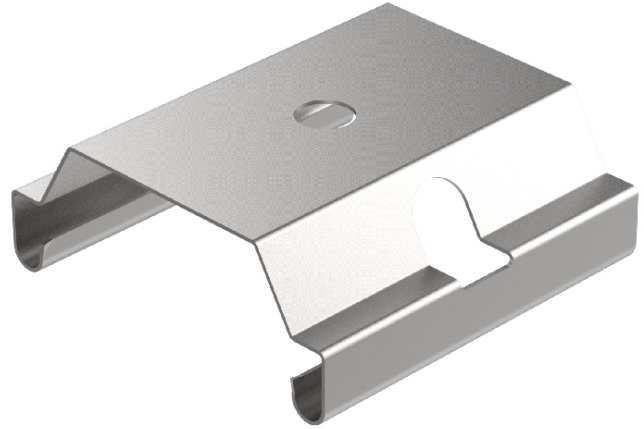

PROJECT _____
TYPE _____
SPECIFIER _____
QUANTITY _____
DATE _____

A38943

base number

DESCRIPTION

Idaho 40 / Hypro 40 - Surface Installation Clip

1. To build a product code in our configurator select the specify button on the base model # product page
2. To build a manual product code on this datasheet choose from the options listed below in blue font and add the suffix to the base model #

GENERAL

Brand: Prolicht _____
Division: Architectural _____

PHYSICAL

Length (mm): 30 _____
Length (in): 1 ³/₁₆ _____
Width (mm): 30 _____
Width (in): 1 ³/₁₆ _____
Height (mm): 12 _____
Height (in): 1/2 _____
Weight (kg): 0.004 _____
Weight (lbs): 1/8 _____
Fixture Finish: SSR / BKV / CWI / CRY / HAB / UFT / ITA / RUA / FTG / MYG / LOD / PUS / FRO / FUP / KIA / POP / BLS / SPG / MEY / GOH / GUM / CHC / COM / ABZ / JAG / OBR / MOS / ROR _____
Fixture Material: Aluminum _____

RATINGS AND CERTIFICATIONS

Certified By: Certified for North American Standards _____
IP rating: IP20 _____