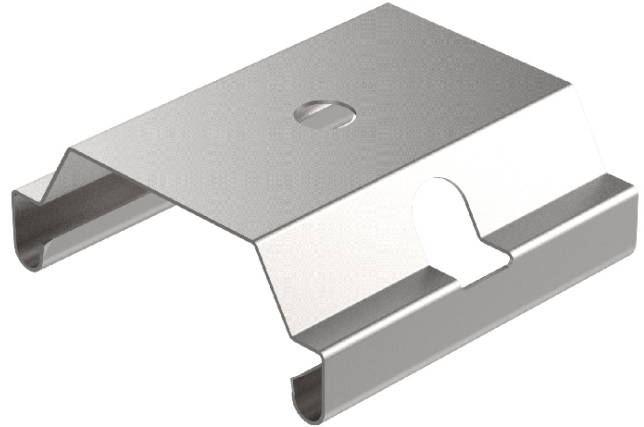

### PHYSICAL

Length (mm): 30

Length (in): 1 <sup>3</sup>/<sub>16</sub>

Width (mm): 30

Width (in): 1 <sup>3</sup>/<sub>16</sub>

Height (mm): 12

Height (in): 1/2

Weight (kg): 0.004

Weight (lbs): 1/8

Fixture Finish: SSR / BKV / CWI / CRY / HAB / UFT / ITA / RUA / FTG / MYG / LOD / PUS / FRO / FUP / KIA / POP / BLS / SPG / MEY / GOH / CHC / COM / ABZ / JAG / OBR / MOS / ROR

Fixture Material: Aluminum