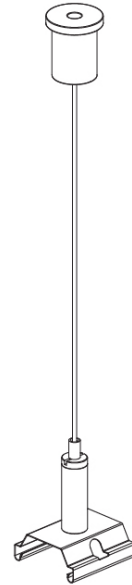

PROJECT	_____
TYPE	_____
SPECIFIER	_____
QUANTITY	_____
DATE	_____

A38953-

base number   Finishes
(Diamond)

DESCRIPTION
Idaho 40 / Hypro 40 - Suspension Installation Clip - 6000mm / 236 1/4"

1. To build a product code in our configurator select the specify button on the base model # product page
2. To build a manual product code on this datasheet choose from the options listed below in blue font and add the suffix to the base model #

GENERAL
Partner: Prolicht
Division: Architectural

PHYSICAL
Length (mm): 30
Length (in): 1 ³/₁₆
Width (mm): 30
Width (in): 1 ³/₁₆
Height (mm): 6000
Height (in): 236 ¹/₄
Weight (kg): 0.029
Weight (lbs): 0.06
Fixture Finish: SSR / BKV / CWI / CRY / HAB / UFT / ITA / RUA / FTG / MYG / LOD / PUS / FRO / FUP / KIA / POP / BLS / SPG / MEY / GOH / CHC / COM / ABZ / JAG / OBR / MOS / ROR
Fixture Material: Aluminum

RATINGS AND CERTIFICATIONS
Certified By: Certified for North American Standards
IP rating: IP20

2000 / 6000mm
78 3/4" / 236 1/4"