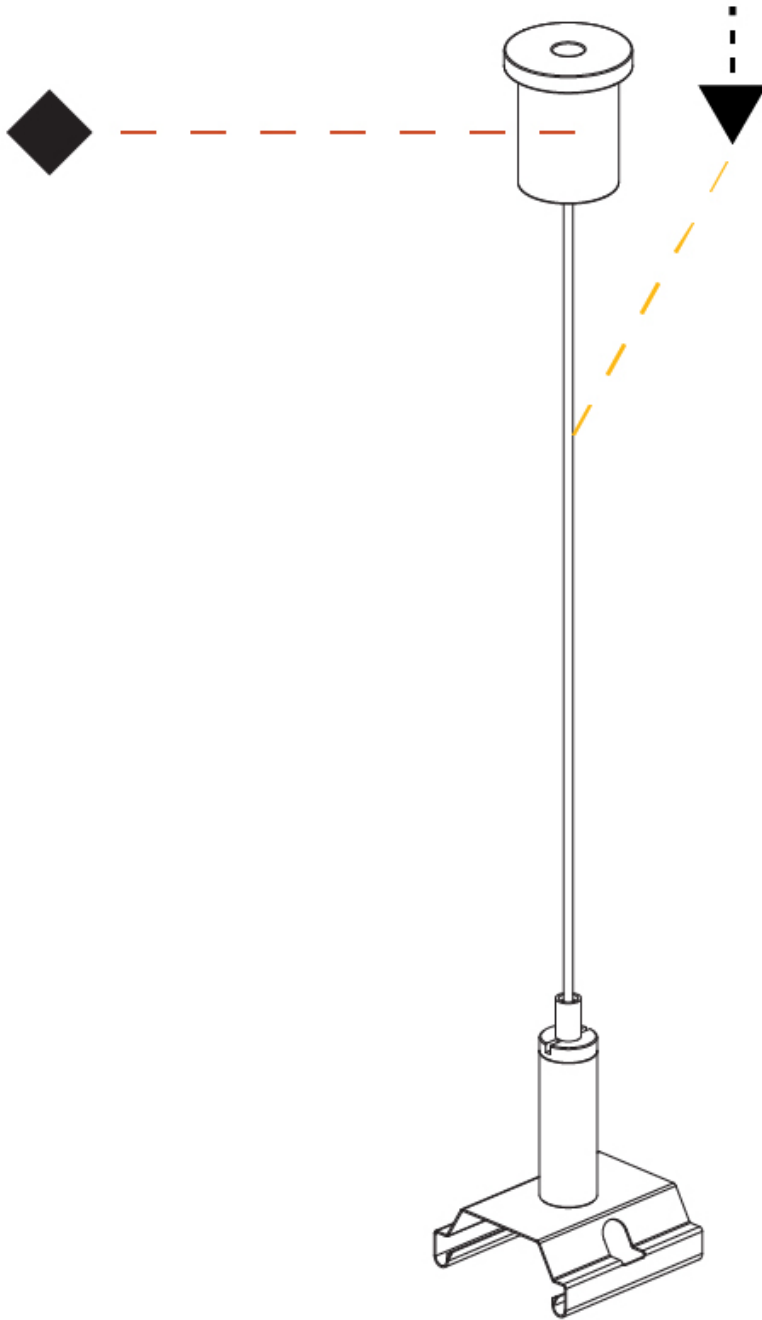

PROJECT _____
TYPE _____
SPECIFIER _____
QUANTITY _____
DATE _____

A38953-

A