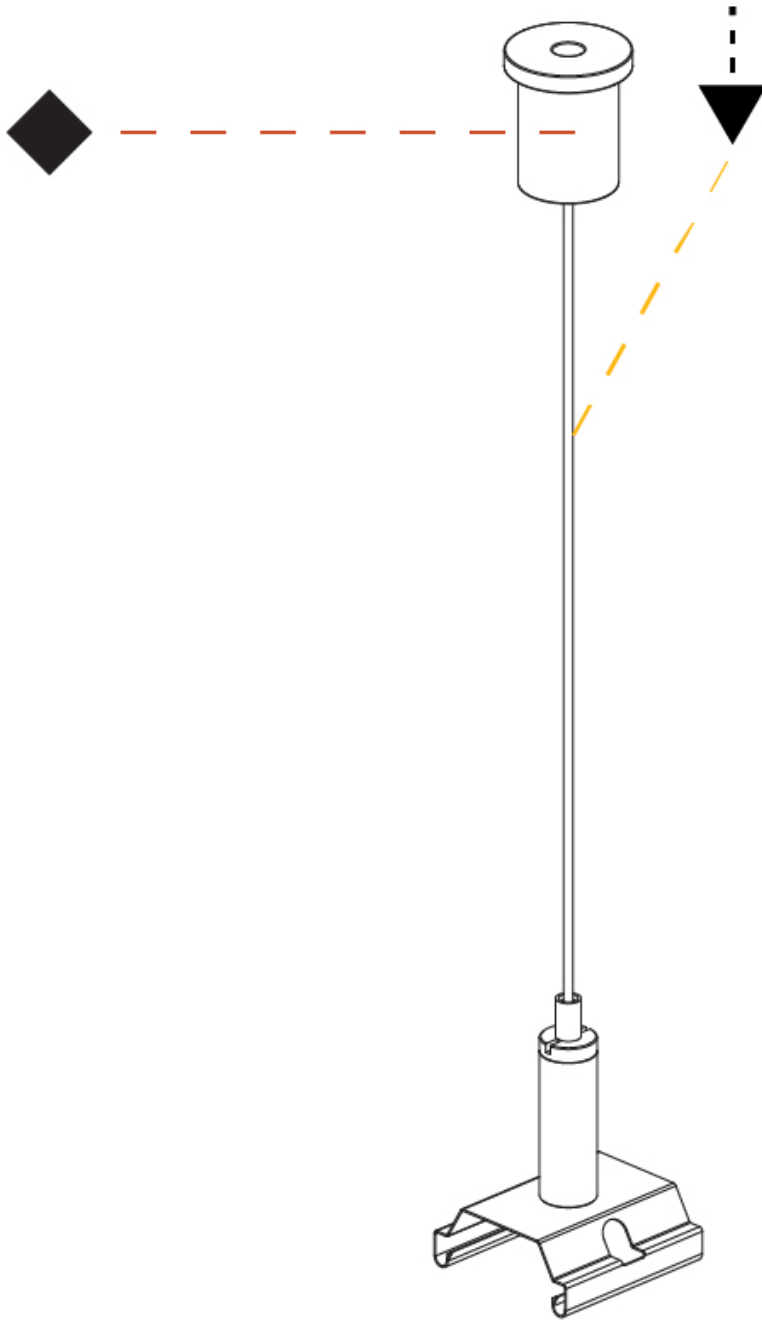

CLICKTRACK 30

A38958-

PROJECT _____

TYPE _____

SPECIFIER _____

QUANTITY _____

DATE _____

A