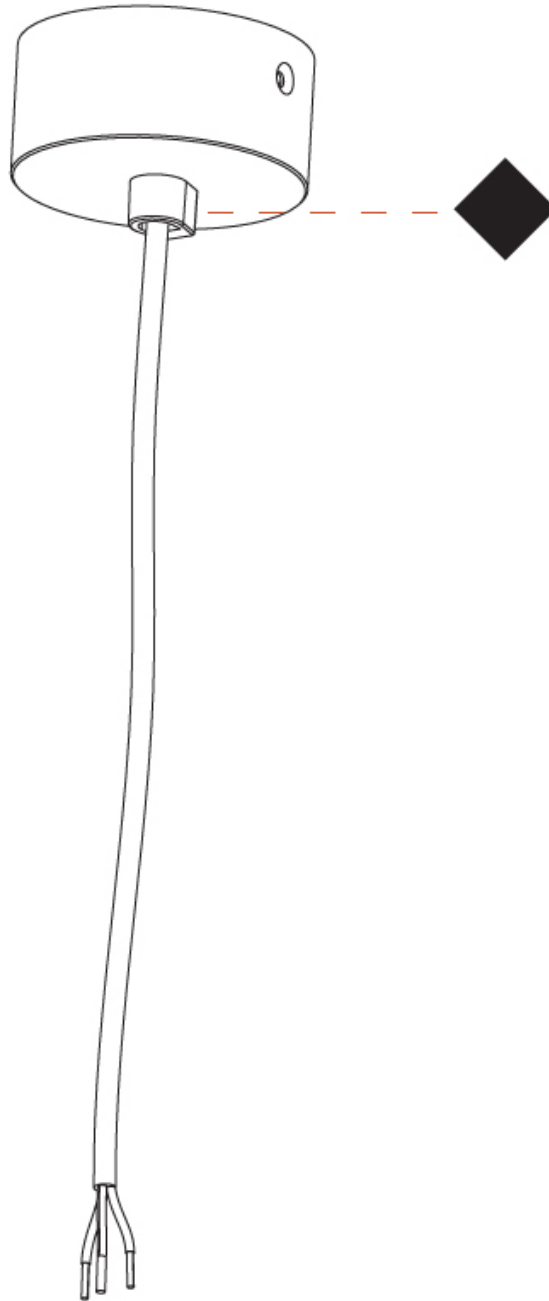

PROJECT
TYPE
SPECIFIER
QUANTITY
DATE

A39015-

A