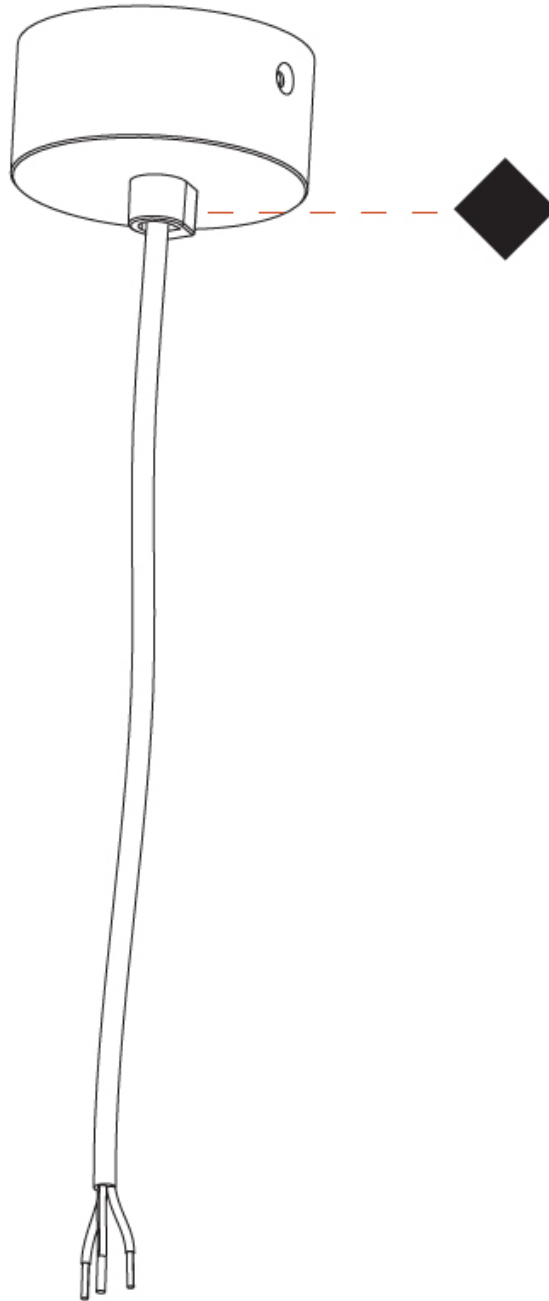

PROJECT	_____
TYPE	_____
SPECIFIER	_____
QUANTITY	_____
DATE	_____

A39018-

A