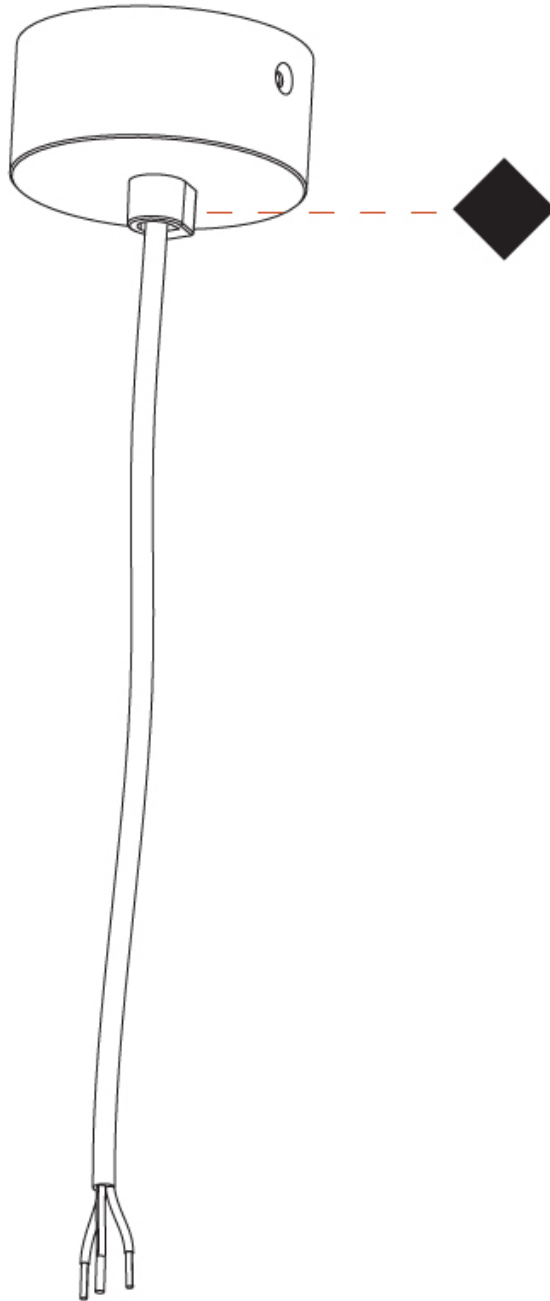

PROJECT	_____
TYPE	_____
SPECIFIER	_____
QUANTITY	_____
DATE	_____

A39018-

A