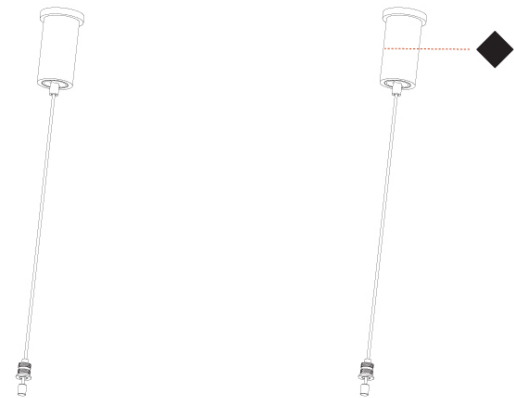

GROOVE

A39066-

base number   Finishes

PROJECT	_____
TYPE	_____
SPECIFIER	_____
QUANTITY	_____
DATE	_____

DESCRIPTION
Groove System - Suspension Cable 2000mm (1 pair)

1. To build a product code in our configurator select the specify button on the base model # product page
2. To build a manual product code on this datasheet choose from the options listed below in blue font and add the suffix to the base model #

GENERAL
Series: Groove _____
Brand: Prolicht _____
Division: Architectural _____

PHYSICAL
Diameter (mm): 22 _____
Diameter (in): 7/8 _____
Length (mm): 2000 _____
Length (in): 78 3/4 _____
Height (mm): 33 _____
Height (in): 1 5/16 _____
Weight (kg): 0.12 _____
Weight (lbs): 0.264 _____

Fixture Finish: ANA / SSR / BKV / CWI / CRY / HAB / MSR / UFT / ITA / RUA / OGR / FTG / MYG / RWR / LOD / PUS / FRO / FUP / KIA / POP / BLS / SPG / MEY / GOH / GUM / CHC / COM / ABZ / JAG / OBR / MOS / ROR _____
Fixture Material: Aluminum _____

RATINGS AND CERTIFICATIONS
Certified By: Certified for North American Standards _____
IP rating: IP20 _____

distance 1800mm 70 7/8"