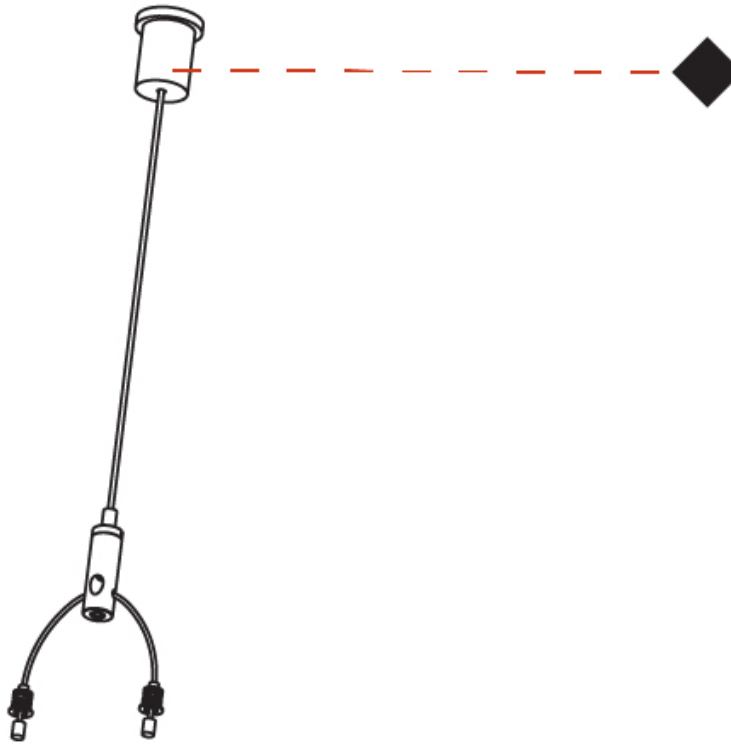

GROOVE

A39077-

PROJECT

TYPE

SPECIFIER

QUANTITY

DATE

A