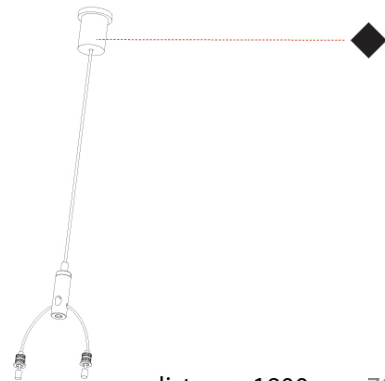

GROOVE

A39077-

base number   Finishes

PROJECT	_____
TYPE	_____
SPECIFIER	_____
QUANTITY	_____
DATE	_____

DESCRIPTION

Groove System - Suspension Y-Suspension Cable with Quick Release Fastener
L=2000mm

1. To build a product code in our configurator select the specify button on the base model # product page
2. To build a manual product code on this datasheet choose from the options listed below in blue font and add the suffix to the base model #

GENERAL

Series: Groove
Brand: Prolicht
Division: Architectural

PHYSICAL

Diameter (mm): 22
Diameter (in): 7/8
Length (mm): 2000
Length (in): 78 3/4
Height (mm): 33
Height (in): 1 5/16
Weight (kg): 0.03
Weight (lbs): 0.07

Fixture Finish: ANA / SSR / BKV / CWI / CRY / HAB / MSR / UFT / ITA / RUA / OGR / FTG / MYG / RWR / LOD / PUS / FRO / FUP / KIA / POP / BLS / SPG / MEY / GOH / GUM / CHC / COM / ABZ / JAG / OBR / MOS / ROR

Fixture Material: Aluminum

RATINGS AND CERTIFICATIONS

Certified By: Certified for North American Standards
IP rating: IP20

distance 1800mm 70 7/8"