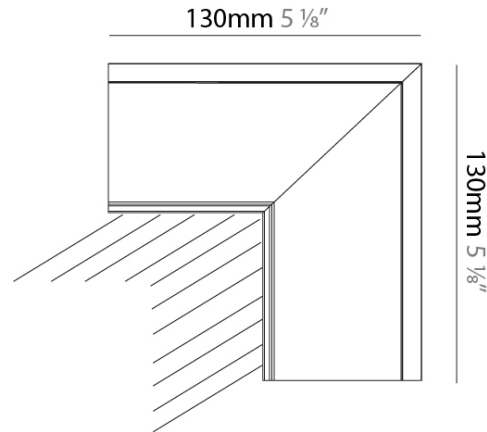

NEVER ENDING

A39128-

base number   Finishes

PROJECT	_____
TYPE	_____
SPECIFIER	_____
QUANTITY	_____
DATE	_____

DESCRIPTION
Neverending - Exterior 90° Angle

1. To build a product code in our configurator select the specify button on the base model # product page
2. To build a manual product code on this datasheet choose from the options listed below in blue font and add the suffix to the base model #

GENERAL
Series: Never Ending _____
Partner: Prolicht _____
Division: Architectural _____

PHYSICAL
Length (mm): 130 _____
Length (in): 5 1/8 _____
Width (mm): 130 _____
Width (in): 5 1/8 _____
Height (mm): 110 _____
Height (in): 4 3/16 _____
Weight (kg): 0.37 _____
Weight (lbs): 0.82 _____

Fixture Finish: SSR / BKV / CWI / CRY / HAB / UFT / ITA / RUA / FTG / MYG / LOD / PUS / FRO / FUP / KIA / POP / BLS / SPG / MEY / GOH / CHC / COM / ABZ / JAG / OBR / MOS / ROR
Fixture Material: Aluminum

RATINGS AND CERTIFICATIONS
Certified By: Certified for North American Standards _____
IP rating: IP20 _____