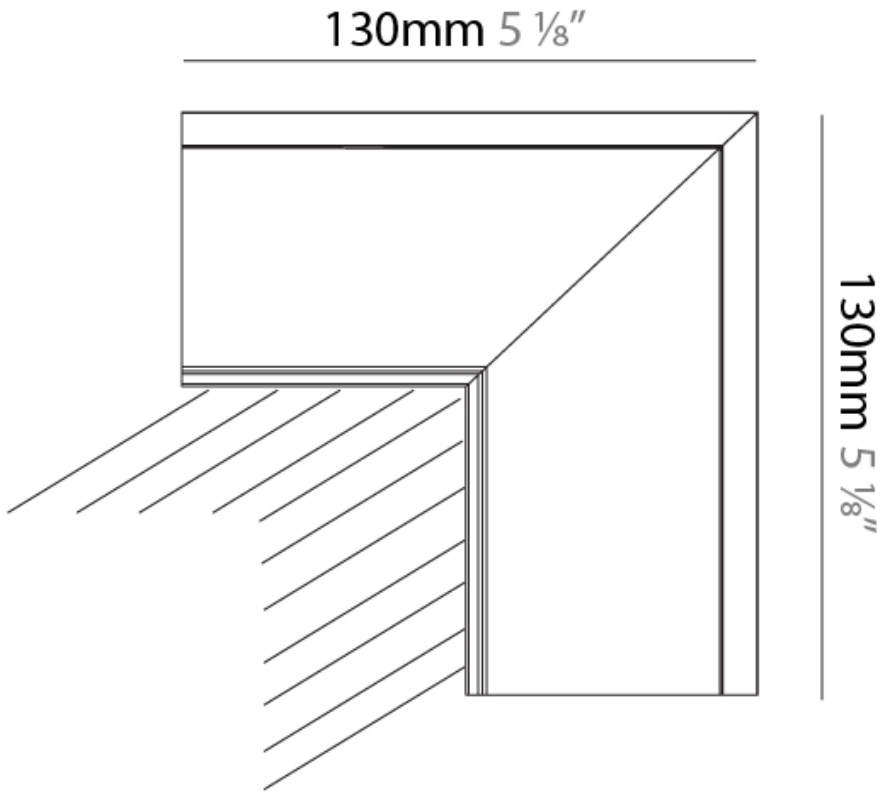

A39128-

PROJECT	_____
TYPE	_____
SPECIFIER	_____
QUANTITY	_____
DATE	_____