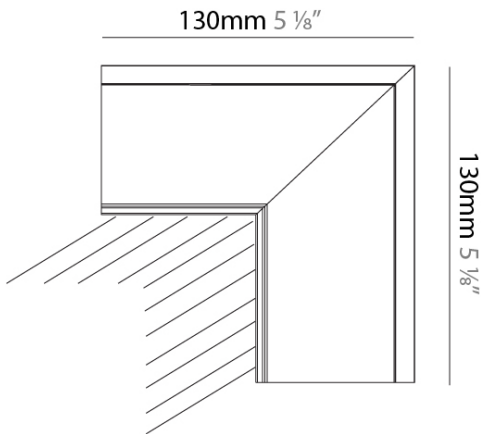

NEVER ENDING

A39128-

base number   Finishes

PROJECT	_____
TYPE	_____
SPECIFIER	_____
QUANTITY	_____
DATE	_____

DESCRIPTION
Neverending - Exterior 90° Angle

1. To build a product code in our configurator select the specify button on the base model # product page
2. To build a manual product code on this datasheet choose from the options listed below in blue font and add the suffix to the base model #

GENERAL
Series: Never Ending
Brand: Prolicht
Division: Architectural

PHYSICAL
Length (mm): 130
Length (in): 5 1/8
Width (mm): 130
Width (in): 5 1/8
Height (mm): 110
Height (in): 4 3/16
Weight (kg): 0.37
Weight (lbs): 0.82

Fixture Finish: SSR / BKV / CWI / CRY / HAB / UFT / ITA / RUA / FTG / MYG / LOD / PUS / FRO / FUP / KIA / POP / BLS / SPG / MEY / GOH / GUM / CHC / COM / ABZ / JAG / OBR / MOS / ROR
Fixture Material: Aluminum

RATINGS AND CERTIFICATIONS
Certified By: Certified for North American Standards
IP rating: IP20