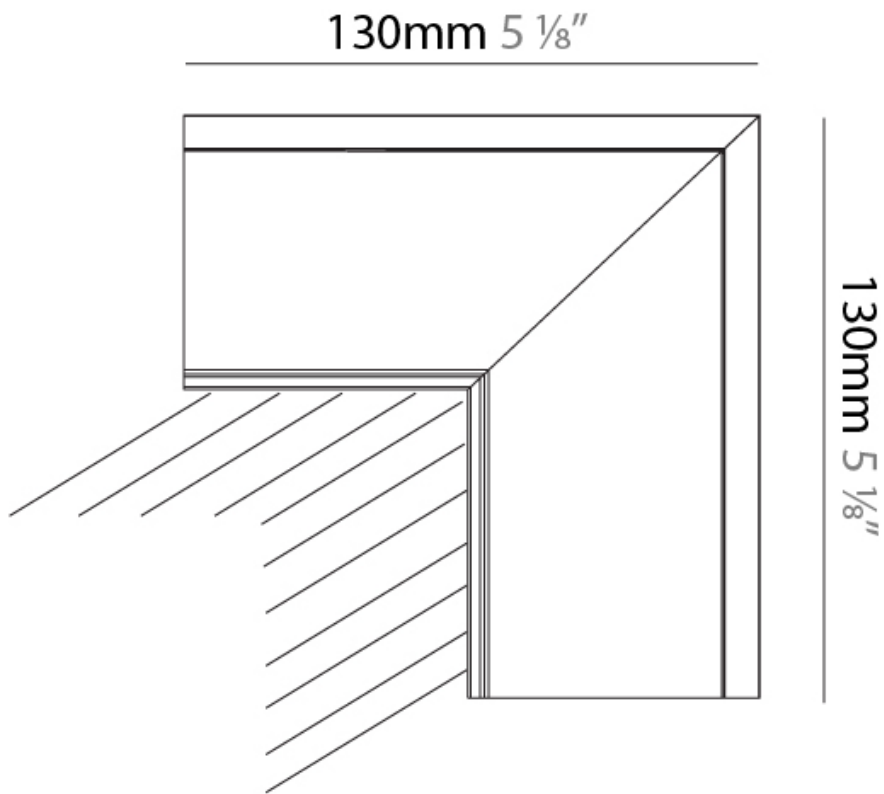

A39128-

PROJECT

TYPE

SPECIFIER

QUANTITY

DATE