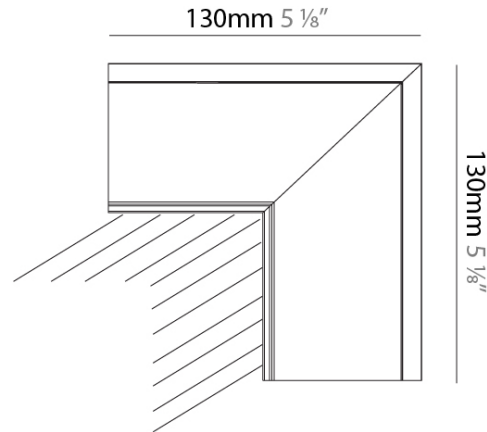

NEVER ENDING

A39129-

base number   Finishes

PROJECT	_____
TYPE	_____
SPECIFIER	_____
QUANTITY	_____
DATE	_____

DESCRIPTION
Neverending - Exterior Any Required Angle (45°-180°)

1. To build a product code in our configurator select the specify button on the base model # product page
2. To build a manual product code on this datasheet choose from the options listed below in blue font and add the suffix to the base model #

GENERAL
Series: Never Ending
Brand: Prolicht
Division: Architectural

PHYSICAL
Length (mm): 130
Length (in): 5 1/8
Width (mm): 130
Width (in): 5 1/8
Height (mm): 110
Height (in): 4 3/16
Weight (kg): 0.37
Weight (lbs): 0.82

Fixture Finish: ANA / SSR / BKV / CWI / CRY / HAB / MSR / UFT / ITA / RUA / OGR / FTG / MYG / RWR / LOD / PUS / FRO / FUP / KIA / POP / BLS / SPG / MEY / GOH / GUM / CHC / COM / ABZ / JAG / OBR / MOS / ROR

Fixture Material: Aluminum

RATINGS AND CERTIFICATIONS
Certified By: Certified for North American Standards
IP rating: IP20