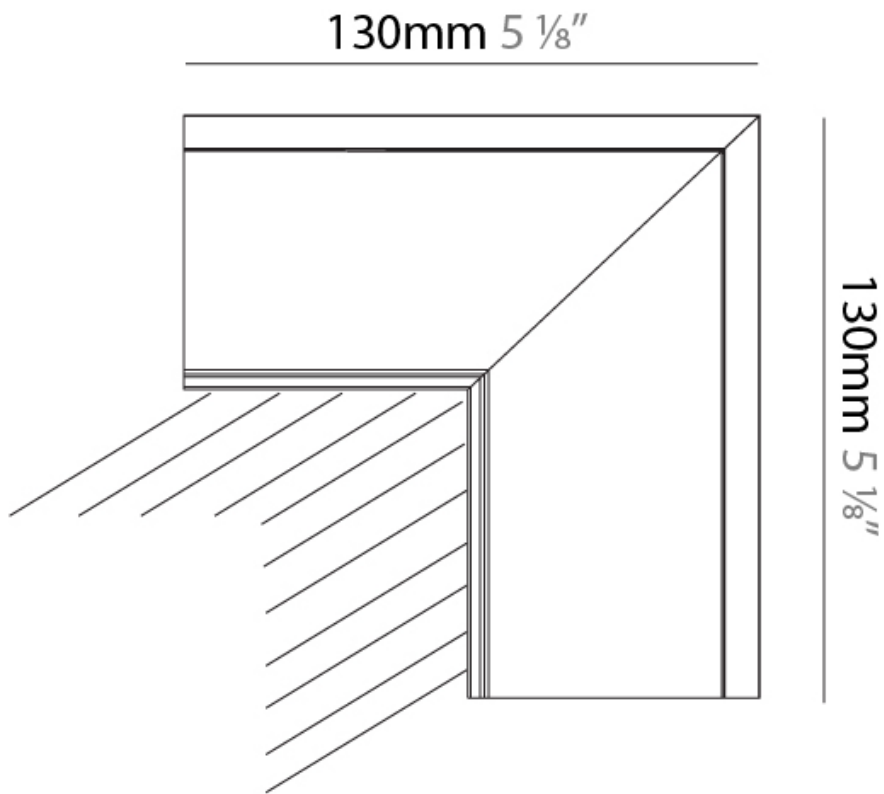

PROJECT	_____
TYPE	_____
SPECIFIER	_____
QUANTITY	_____
DATE	_____