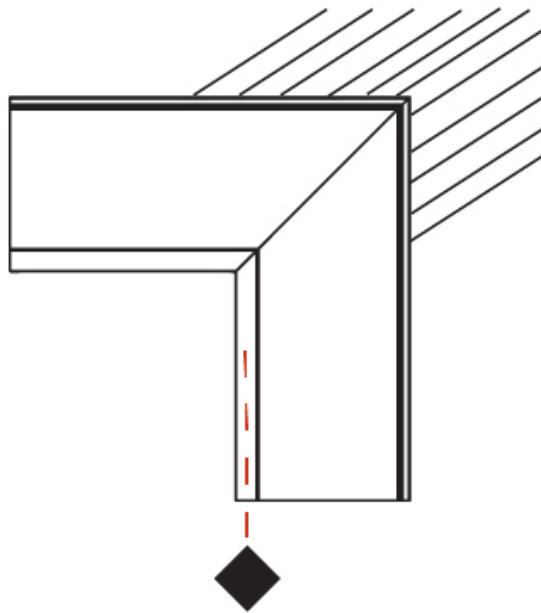

A39130-

PROJECT

TYPE

SPECIFIER

QUANTITY

DATE