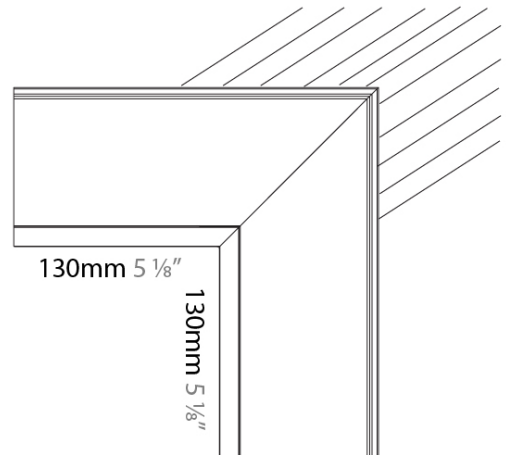

NEVER ENDING

A39130-

base number   Finishes

PROJECT	_____
TYPE	_____
SPECIFIER	_____
QUANTITY	_____
DATE	_____

DESCRIPTION
Neverending - Interior 90° Angle

1. To build a product code in our configurator select the specify button on the base model # product page
2. To build a manual product code on this datasheet choose from the options listed below in blue font and add the suffix to the base model #

GENERAL
Series: Never Ending
Partner: Prolicht
Division: Architectural

PHYSICAL
Length (mm): 130
Length (in): 5 1/8
Width (mm): 130
Width (in): 5 1/8
Height (mm): 110
Height (in): 4 3/16
Weight (kg): 0.36
Weight (lbs): 0.79

Fixture Finish: ANA / SSR / BKV / CWI / CRY / HAB / MSR / UFT / ITA / RUA / OGR / FTG / MYG / RWR / LOD / PUS / FRO / FUP / KIA / POP / BLS / SPG / MEY / GOH / CHC / COM / ABZ / JAG / OBR / MOS / ROR
Fixture Material: Aluminum

RATINGS AND CERTIFICATIONS
Certified By: Certified for North American Standards
IP rating: IP20