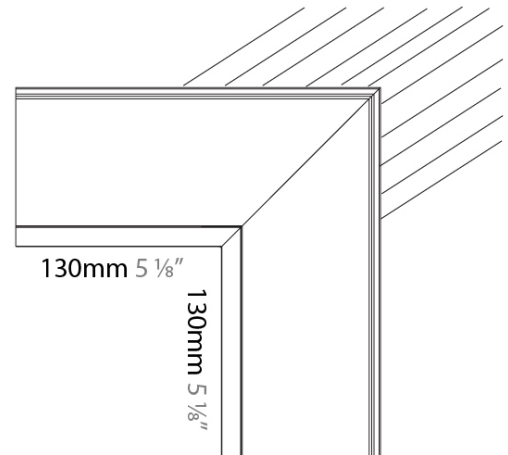

NEVER ENDING

A39130-

base number   Finishes

PROJECT	_____
TYPE	_____
SPECIFIER	_____
QUANTITY	_____
DATE	_____

DESCRIPTION
Neverending - Interior 90° Angle

1. To build a product code in our configurator select the specify button on the base model # product page
2. To build a manual product code on this datasheet choose from the options listed below in blue font and add the suffix to the base model #

GENERAL
Series: Never Ending
Brand: Prolicht
Division: Architectural

PHYSICAL
Length (mm): 130
Length (in): 5 1/8
Width (mm): 130
Width (in): 5 1/8
Height (mm): 110
Height (in): 4 3/16
Weight (kg): 0.36
Weight (lbs): 0.79

Fixture Finish: ANA / SSR / BKV / CWI / CRY / HAB / MSR / UFT / ITA / RUA / OGR / FTG / MYG / RWR / LOD / PUS / FRO / FUP / KIA / POP / BLS / SPG / MEY / GOH / GUM / CHC / COM / ABZ / JAG / OBR / MOS / ROR

Fixture Material: Aluminum

RATINGS AND CERTIFICATIONS
Certified By: Certified for North American Standards
IP rating: IP20