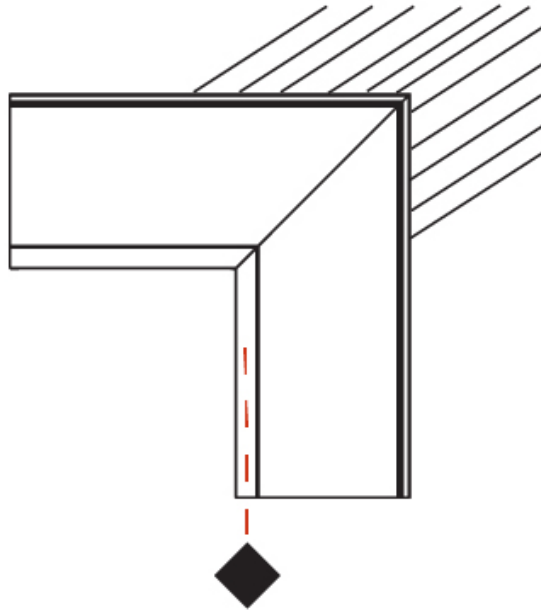

A39130-

PROJECT

TYPE

SPECIFIER

QUANTITY

DATE

A