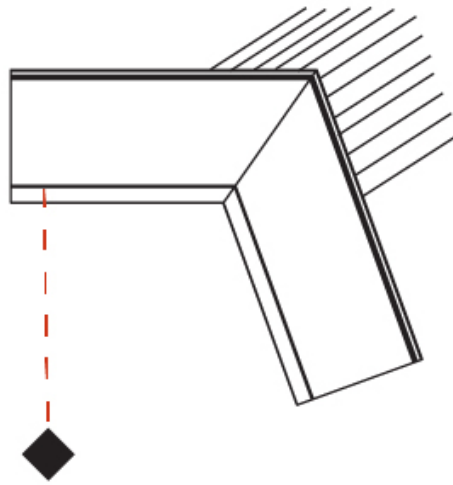

A39131-

PROJECT

TYPE

SPECIFIER

QUANTITY

DATE