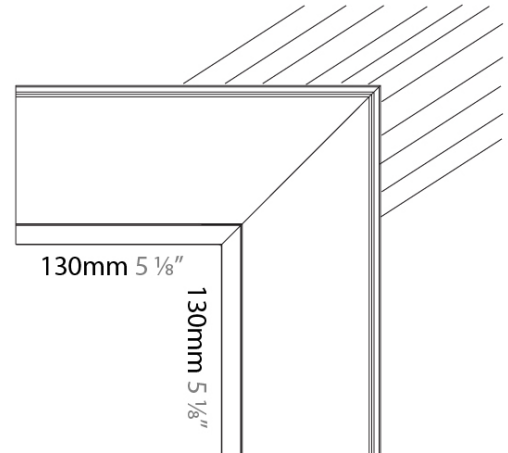

NEVER ENDING

A39131-

base number   Finishes

PROJECT	_____
TYPE	_____
SPECIFIER	_____
QUANTITY	_____
DATE	_____

DESCRIPTION
Neverending - Interior Any Required Angle (45°-180°)

1. To build a product code in our configurator select the specify button on the base model # product page
2. To build a manual product code on this datasheet choose from the options listed below in blue font and add the suffix to the base model #

GENERAL
Series: Never Ending
Brand: Prolicht
Division: Architectural

PHYSICAL
Length (mm): 130
Length (in): 5 1/8
Width (mm): 130
Width (in): 5 1/8
Height (mm): 110
Height (in): 4 3/16
Weight (kg): 0.37
Weight (lbs): 0.82

Fixture Finish: ANA / SSR / BKV / CWI / CRY / HAB / MSR / UFT / ITA / RUA / OGR / FTG / MYG / RWR / LOD / PUS / FRO / FUP / KIA / POP / BLS / SPG / MEY / GOH / GUM / CHC / COM / ABZ / JAG / OBR / MOS / ROR

Fixture Material: Aluminum

RATINGS AND CERTIFICATIONS
Certified By: Certified for North American Standards
IP rating: IP20