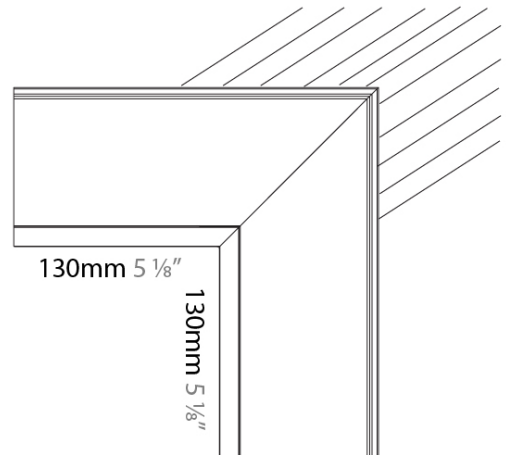

NEVER ENDING

A39131-

base number   Finishes

PROJECT	_____
TYPE	_____
SPECIFIER	_____
QUANTITY	_____
DATE	_____

DESCRIPTION
Neverending - Interior Any Required Angle (45°-180°)

1. To build a product code in our configurator select the specify button on the base model # product page
2. To build a manual product code on this datasheet choose from the options listed below in blue font and add the suffix to the base model #

GENERAL
Series: Never Ending
Partner: Prolicht
Division: Architectural

PHYSICAL
Length (mm): 130
Length (in): 5 1/8
Width (mm): 130
Width (in): 5 1/8
Height (mm): 110
Height (in): 4 3/16
Weight (kg): 0.37
Weight (lbs): 0.82

Fixture Finish: ANA / SSR / BKV / CWI / CRY / HAB / MSR / UFT / ITA / RUA / OGR / FTG / MYG / RWR / LOD / PUS / FRO / FUP / KIA / POP / BLS / SPG / MEY / GOH / CHC / COM / ABZ / JAG / OBR / MOS / ROR
Fixture Material: Aluminum

RATINGS AND CERTIFICATIONS
Certified By: Certified for North American Standards
IP rating: IP20