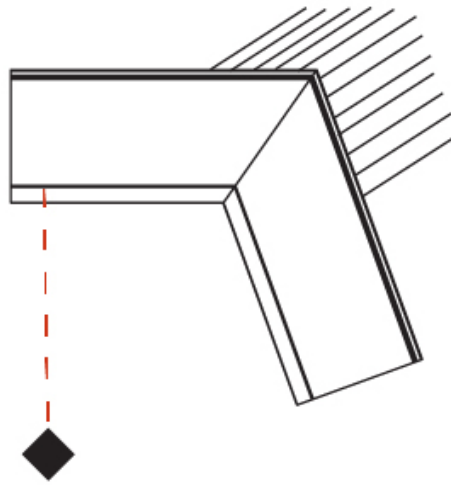

A39131-

PROJECT

TYPE

SPECIFIER

QUANTITY

DATE