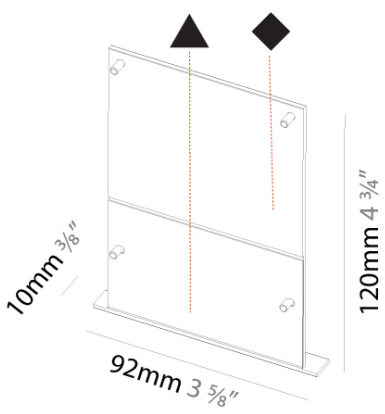

GROOVE

A39913-

base number   Finishes

PROJECT	_____
TYPE	_____
SPECIFIER	_____
QUANTITY	_____
DATE	_____

DESCRIPTION
Groove System - Recessed End Cap

1. To build a product code in our configurator select the specify button on the base model # product page
2. To build a manual product code on this datasheet choose from the options listed below in blue font and add the suffix to the base model #

GENERAL
Series: Groove _____
Brand: Prolicht _____
Division: Architectural _____
Mounting Location: Ceiling _____
Subcategory: Profile _____

PHYSICAL
Length (mm): 92 _____
Length (in): 3 5/8 _____
Width (mm): 10 _____
Width (in): 3/8 _____
Height (mm): 120 _____
Height (in): 4 3/4 _____
Weight (kg): 0.072 _____
Weight (lbs): 0.159 _____

Fixture Finish: ANA / SSR / BKV / CWI / CRY / HAB / MSR / UFT / ITA / RUA / OGR / FTG / MYG / RWR / LOD / PUS / FRO / FUP / KIA / POP / BLS / SPG / MEY / GOH / GUM / CHC / COM / ABZ / JAG / OBR / MOS / ROR _____
Fixture Material: Aluminum _____

LED
CRI: >90 CRI _____

RATINGS AND CERTIFICATIONS
Certified By: Certified for North American Standards _____
IP rating: IP20 _____