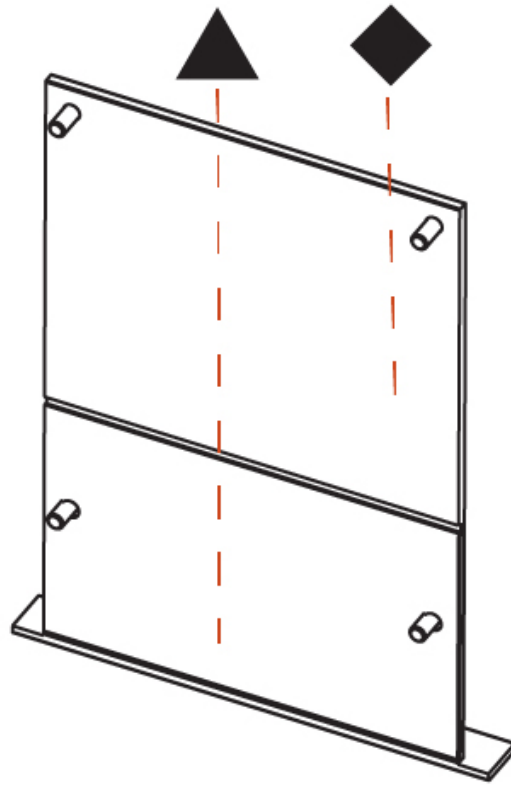

GROOVE

A39913-

PROJECT _____

TYPE _____

SPECIFIER _____

QUANTITY _____

DATE _____

A