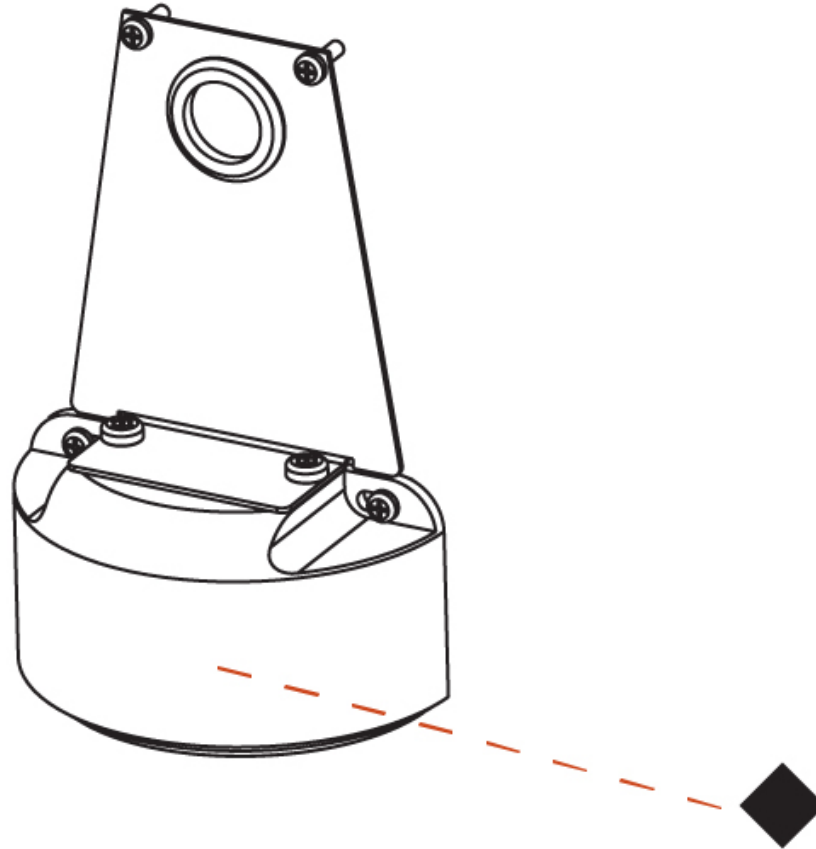

GROOVE

A39914-

PROJECT

TYPE

SPECIFIER

QUANTITY

DATE

A