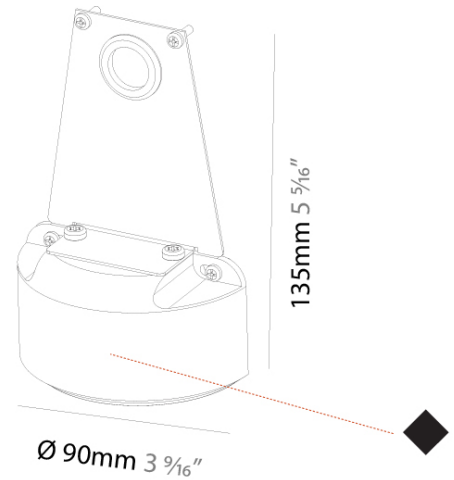

GROOVE

A39914-

base number   Finishes
(Diamond)

PROJECT	_____
TYPE	_____
SPECIFIER	_____
QUANTITY	_____
DATE	_____

DESCRIPTION

Groove System - Trimless Round End Cap

1. To build a product code in our configurator select the specify button on the base model # product page
2. To build a manual product code on this datasheet choose from the options listed below in blue font and add the suffix to the base model #

GENERAL

Series: Groove _____
Brand: Prolicht _____
Division: Architectural _____
Mounting Location: Ceiling _____
Subcategory: Profile _____

PHYSICAL

Shape: Round _____
Length (mm): 90 _____
Length (in): 3 ⁹/₁₆ _____
Width (mm): 42 _____
Width (in): 1 ⁵/₈ _____
Height (mm): 135 _____
Height (in): 5 ⁵/₁₆ _____
Weight (kg): 0.218 _____
Weight (lbs): 0.48 _____

Fixture Finish: SSR / BKV / CWI / CRY / HAB / UFT / ITA / RJA / FTG / MYG / LOD / PUS / FRO / FUP / KIA / POP / BLS / SPG / MEY / GOH / GUM / CHC / COM / ABZ / JAG / OBR / MOS / ROR

Fixture Material: Aluminum

LED

CRI: >90 CRI _____

RATINGS AND CERTIFICATIONS

Certified By: Certified for North American Standards _____
IP rating: IP20 _____

D = 88