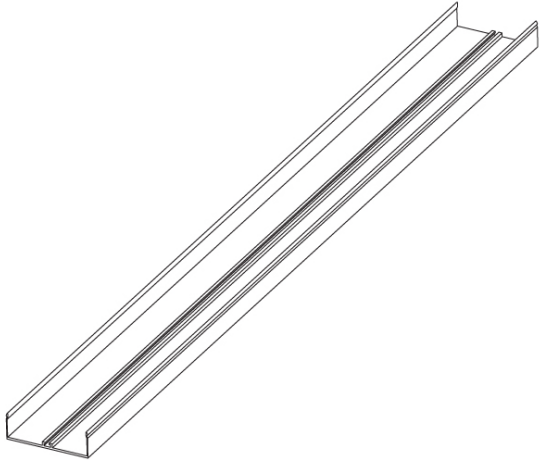

IDAHO 100 RECESSED

A39924-

base number   Finishes

PROJECT	_____
TYPE	_____
SPECIFIER	_____
QUANTITY	_____
DATE	_____

DESCRIPTION
Idaho 100 System - Recessed / Surface / Suspension Aluminum Cap Profile - Max 3000mm / 118 1/8"

1. To build a product code in our configurator select the specify button on the base model # product page
2. To build a manual product code on this datasheet choose from the options listed below in blue font and add the suffix to the base model #

GENERAL
Series: Idaho _____
Subseries: Idaho 100 _____
Partner: Prolicht _____
Division: Architectural _____
Installation: Recessed _____
Product Type: Linear Profiles _____
Mounting Location: Ceiling _____

PHYSICAL
Shape: Rectangle _____
Length (mm): 1000 _____
Length (in): 39 3/8 _____
Width (mm): 99 _____
Width (in): 3 7/8 _____
Height (mm): 27 _____
Height (in): 1 1/16 _____
Weight (kg): 0.363 _____
Weight (lbs): 0.8 _____
Fixture Finish: ANA / SSR / BKV / CWI / CRY / HAB / MSR / UFT / ITA / RUA / OGR / FTG / MYG / RWR / LOD / PUS / FRO / FUP / KIA / POP / BLS / SPG / MEY / GOH / CHC / COM / ABZ / JAG / OBR / MOS / ROR _____
Fixture Material: Aluminum _____

RATINGS AND CERTIFICATIONS
Certified By: Certified for North American Standards _____
IP rating: IP20 _____

max. 3000mm 118 1/8"