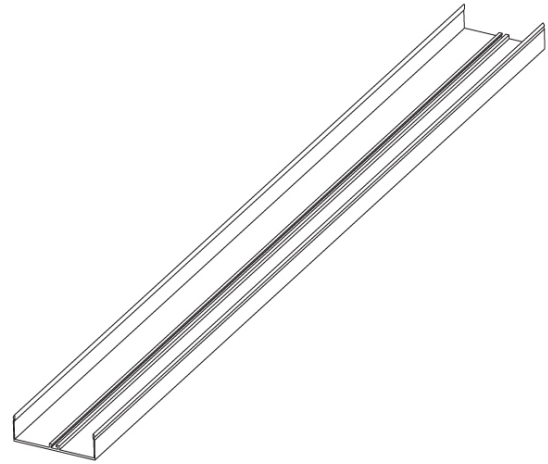

IDAHO 100 RECESSED

A39924-

base number   Finishes

PROJECT	_____
TYPE	_____
SPECIFIER	_____
QUANTITY	_____
DATE	_____

DESCRIPTION
Idaho 100 System - Recessed / Surface / Suspension Aluminum Cap Profile - Max 3000mm / 118 1/8"

1. To build a product code in our configurator select the specify button on the base model # product page
2. To build a manual product code on this datasheet choose from the options listed below in blue font and add the suffix to the base model #

GENERAL
Series: Idaho _____
Subseries: Idaho 100 _____
Partner: Prolicht _____
Division: Architectural _____
Installation: Recessed _____
Product Type: Linear Profiles _____
Mounting Location: Ceiling _____

PHYSICAL
Shape: Rectangle _____
Length (mm): 1000 _____
Length (in): 39 3/8 _____
Width (mm): 99 _____
Width (in): 3 7/8 _____
Height (mm): 27 _____
Height (in): 1 1/16 _____
Weight (kg): 0.363 _____
Weight (lbs): 0.8 _____
Fixture Finish: ANA / SSR / BKV / CWI / CRY / HAB / MSR / UFT / ITA / RUA / OGR / FTG / MYG / RWR / LOD / PUS / FRO / FUP / KIA / POP / BLS / SPG / MEY / GOH / CHC / COM / ABZ / JAG / OBR / MOS / ROR _____
Fixture Material: Aluminum _____

RATINGS AND CERTIFICATIONS
Certified By: Certified for North American Standards _____
IP rating: IP20 _____

max. 3000mm 118 1/8"