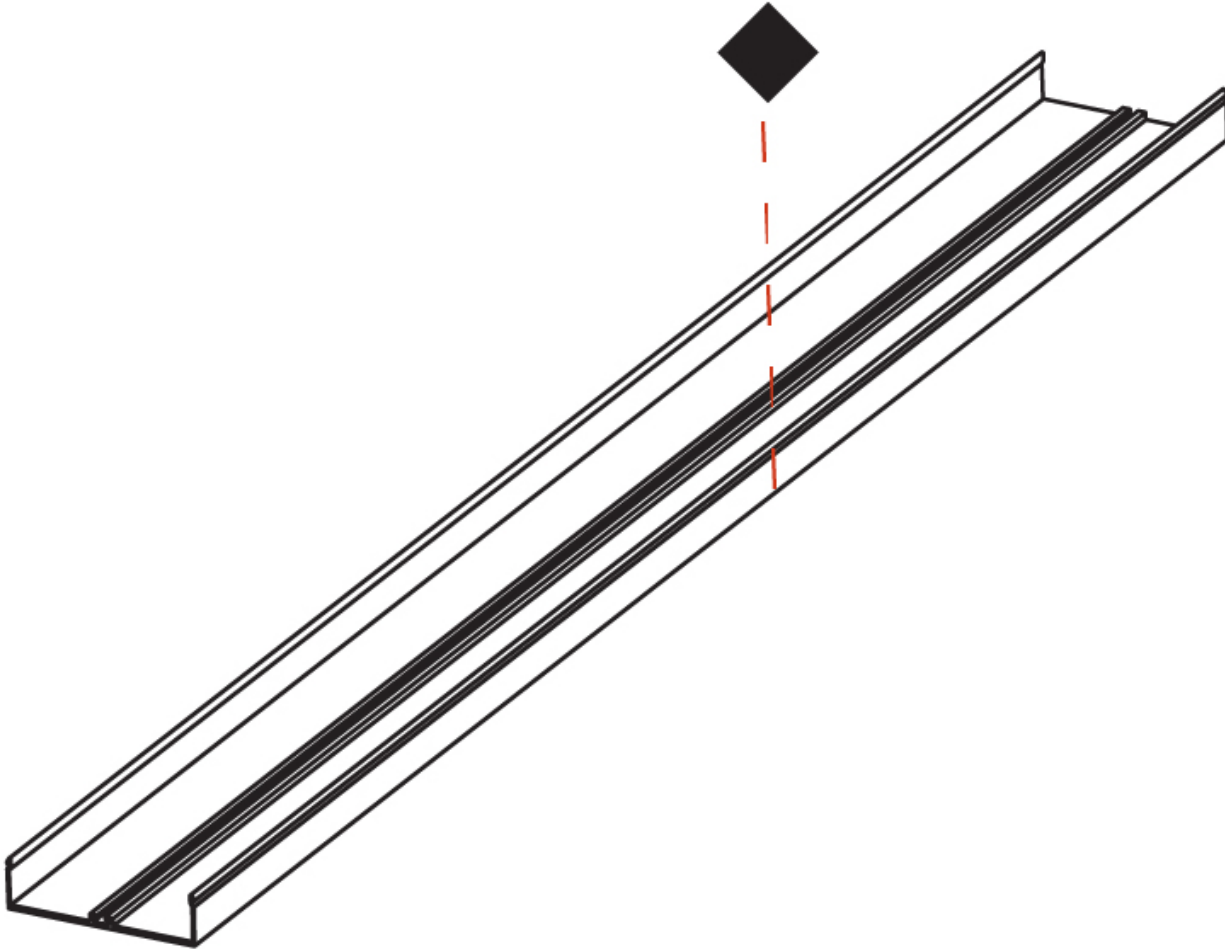

A39924-

PROJECT	_____
TYPE	_____
SPECIFIER	_____
QUANTITY	_____
DATE	_____

A