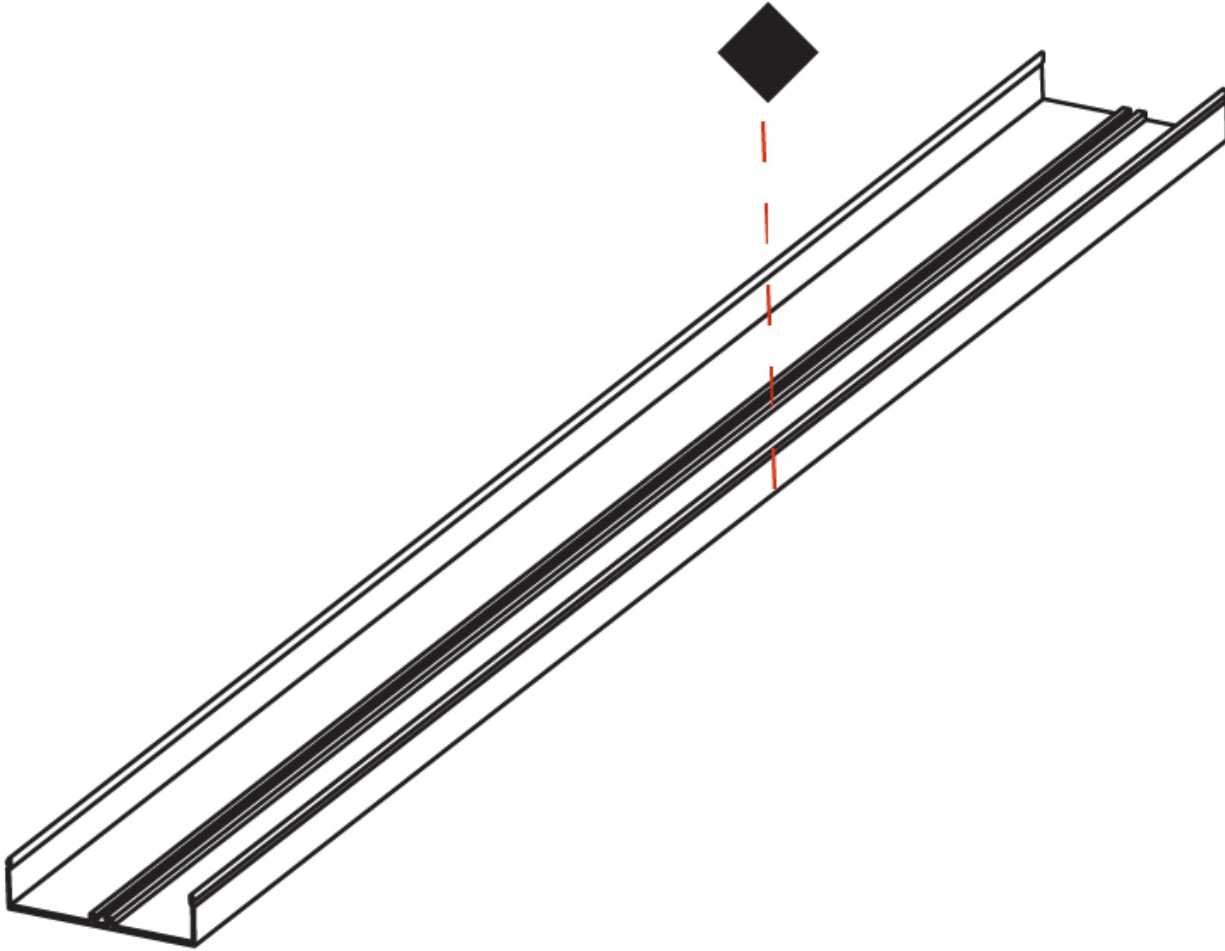

A39924-

PROJECT _____

TYPE _____

SPECIFIER _____

QUANTITY _____

DATE _____