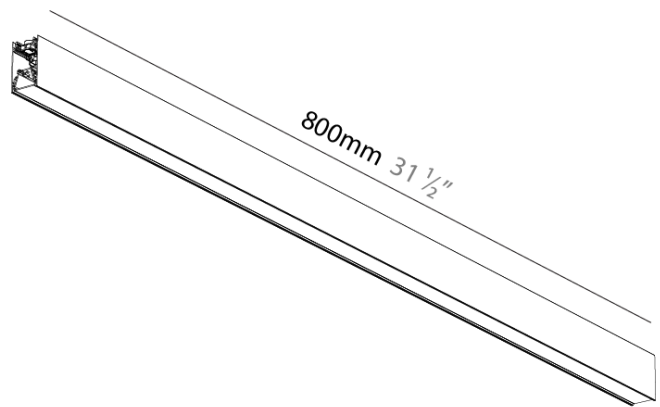

GENERAL

Series: Forties
Partner: Prolicht
Division: Architectural
Installation: Surface
Product Type: Linear Profiles
Mounting Location: Ceiling
Light Distribution: Direct

PHYSICAL

Shape: Rectangle
Length (mm): 800
Length (in): 31 1/2
Width (mm): 45
Width (in): 1 3/4
Height (mm): 76
Height (in): 3
Weight (kg): 1.4

Diffuser: Opal, Prismatic, Clear Prismatic, Raster Black, Glare Control, Wallwash Right, Wallwash Left, Wallwash Double Asymmetric
Fixture Finish: SSR / BKV / CWI / CRY / HAB / UFT / ITA / RUA / FTG / MYG / LOD / PUS / FRO / FUP / KIA / POP / BLS / SPG / MEY / GOH / CHC / COM / ABZ / JAG / OBR / MOS / ROR
Accent Finish: OPL / MPM / CMP / RBK / GCL / WWR / WWL / WDA
Fixture Material: Aluminum Die Cast

ELECTRICAL

Lamp Type: LED
Input Wattage (W): 12
Total Output Wattage (W): 10.9
Dimming: Non-Dimming / Phase Dimming / DALI Dimming / 0-10V Dimming / MATTER Dimming / Casambi
Driver Included: Yes
Driver Location: Integrated
Driver Type: Constant Current - Universal
Driver Class: Class 2
Input Voltage (V): 120

LED

Color Temperature (°K): 2700 / 3000 / 3500 / 4000
Max. Delivered Lumen (lm): Max 1681
CRI: >90 CRI
Lamp Life (hrs): 50000

RATINGS AND CERTIFICATIONS

Certified By: Certified for North American Standards
IP rating: IP40