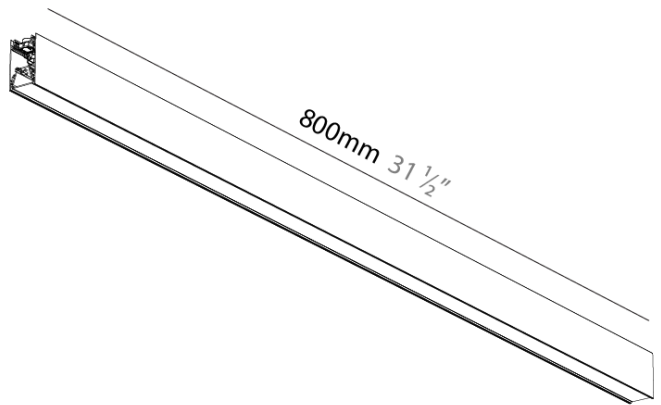

1. To build a product code in our configurator select the specify button on the base model # product page
2. To build a manual product code on this datasheet choose from the options listed below in blue font and add the suffix to the base model #

GENERAL

Series: Forties
Partner: Prolicht
Division: Architectural
Installation: Surface
Product Type: Linear Profiles
Mounting Location: Ceiling
Light Distribution: Direct

PHYSICAL

Shape: Rectangle
Length (mm): 800
Length (in): 31 1/2
Width (mm): 45
Width (in): 1 3/4
Height (mm): 76
Height (in): 3
Weight (kg): 1.4

Diffuser: Opal, Prismatic, Clear Prismatic, Raster Black, Glare Control, Wallwash Right, Wallwash Left, Wallwash Double Asymmetric
Fixture Finish: SSR / BKV / CWI / CRY / HAB / UFT / ITA / RUA / FTG / MYG / LOD / PUS / FRO / FUP / KIA / POP / BLS / SPG / MEY / GOH / CHC / COM / ABZ / JAG / OBR / MOS / ROR
Accent Finish: OPL / MPM / CMP / RBK / GCL / WWR / WWL / WDA
Fixture Material: Aluminum Die Cast

ELECTRICAL

Lamp Type: LED
Input Wattage (W): 6
Total Output Wattage (W): 5.5
Dimming: Non-Dimmable
Driver Included: Yes
Driver Location: Integrated
Driver Type: Constant Current - Universal
Driver Class: Class 2
Input Voltage (V): 120

LED

Color Temperature (°K): 2700 / 3000 / 3500 / 4000
Max. Delivered Lumen (lm): Max 1681
CRI: >90 CRI
Lamp Life (hrs): 50000

RATINGS AND CERTIFICATIONS

Certified By: Certified for North American Standards
IP rating: IP40