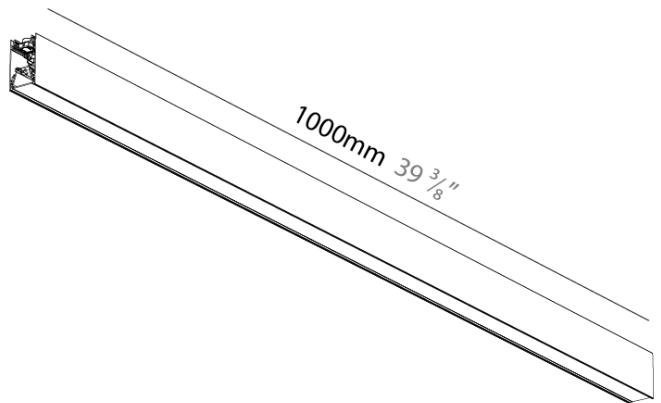

1. To build a product code in our configurator select the specify button on the base model # product page
2. To build a manual product code on this datasheet choose from the options listed below in blue font and add the suffix to the base model #

GENERAL

Series: Forties
Partner: Prolicht
Division: Architectural
Installation: Surface
Product Type: Linear Profiles
Mounting Location: Ceiling
Light Distribution: Direct

PHYSICAL

Shape: Rectangle
Length (mm): 1000
Length (in): 39 3/8
Width (mm): 45
Width (in): 1 3/4
Height (mm): 76
Height (in): 3
Weight (kg): 1.8
Diffuser: Opal, Prismatic, Clear Prismatic, Raster Black, Glare Control, Wallwash Right, Wallwash Left, Wallwash Double Asymmetric
Fixture Finish: SSR / BKV / CWI / CRY / HAB / UFT / ITA / RUA / FTG / MYG / LOD / PUS / FRO / FUP / KIA / POP / BLS / SPG / MEY / GOH / CHC / COM / ABZ / JAG / OBR / MOS / ROR
Accent Finish: OPL / MPM / CMP / RBK / GCL / WWR / WWL / WDA
Fixture Material: Aluminum Die Cast

ELECTRICAL

Lamp Type: LED
Input Wattage (W): 15
Total Output Wattage (W): 13.7
Dimming: Non-Dimming / Phase Dimming / DALI Dimming / 0-10V Dimming / MATTER Dimming / Casambi
Driver Included: Yes
Driver Location: Integrated
Driver Class: Class 2
Input Voltage (V): 120

LED

Color Temperature (°K): 2700 / 3000 / 3500 / 4000
Max. Delivered Lumen (lm): Max 2009
CRI: >90 CRI
Lamp Life (hrs): 50000

RATINGS AND CERTIFICATIONS

Certified By: Certified for North American Standards
IP rating: IP40