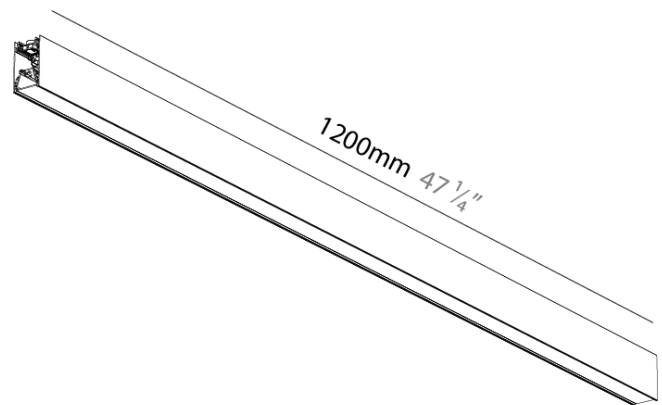

1. To build a product code in our configurator select the specify button on the base model # product page
2. To build a manual product code on this datasheet choose from the options listed below in blue font and add the suffix to the base model #

GENERAL

Series: Forties
Partner: Prolicht
Division: Architectural
Installation: Surface
Product Type: Linear Profiles
Mounting Location: Ceiling
Light Distribution: Direct

PHYSICAL

Shape: Rectangle
Length (mm): 1200
Length (in): 47 1/4
Width (mm): 45
Width (in): 1 3/4
Height (mm): 76
Height (in): 3
Weight (kg): 1.8
Diffuser: Opal, Prismatic, Clear Prismatic, Raster Black, Glare Control, Wallwash Right, Wallwash Left, Wallwash Double Asymmetric
Fixture Finish: SSR / BKV / CWI / CRY / HAB / UFT / ITA / RUA / FTG / MYG / LOD / PUS / FRO / FUP / KIA / POP / BLS / SPG / MEY / GOH / CHC / COM / ABZ / JAG / OBR / MOS / ROR
Accent Finish: OPL / MPM / CMP / RBK / GCL / WWR / WWL / WDA
Fixture Material: Aluminum Die Cast

ELECTRICAL

Lamp Type: LED
Input Wattage (W): 17.8
Total Output Wattage (W): 16.4
Dimming: Non-Dimming / Phase Dimming / DALI Dimming / 0-10V Dimming / MATTER Dimming / Casambi
Driver Included: Yes
Driver Location: Integrated
Driver Class: Class 2
Input Voltage (V): 120

LED

Color Temperature (°K): 2700 / 3000 / 3500 / 4000
Max. Delivered Lumen (lm): Max 2528
CRI: >90 CRI
Lamp Life (hrs): 50000

RATINGS AND CERTIFICATIONS

Certified By: Certified for North American Standards
IP rating: IP40