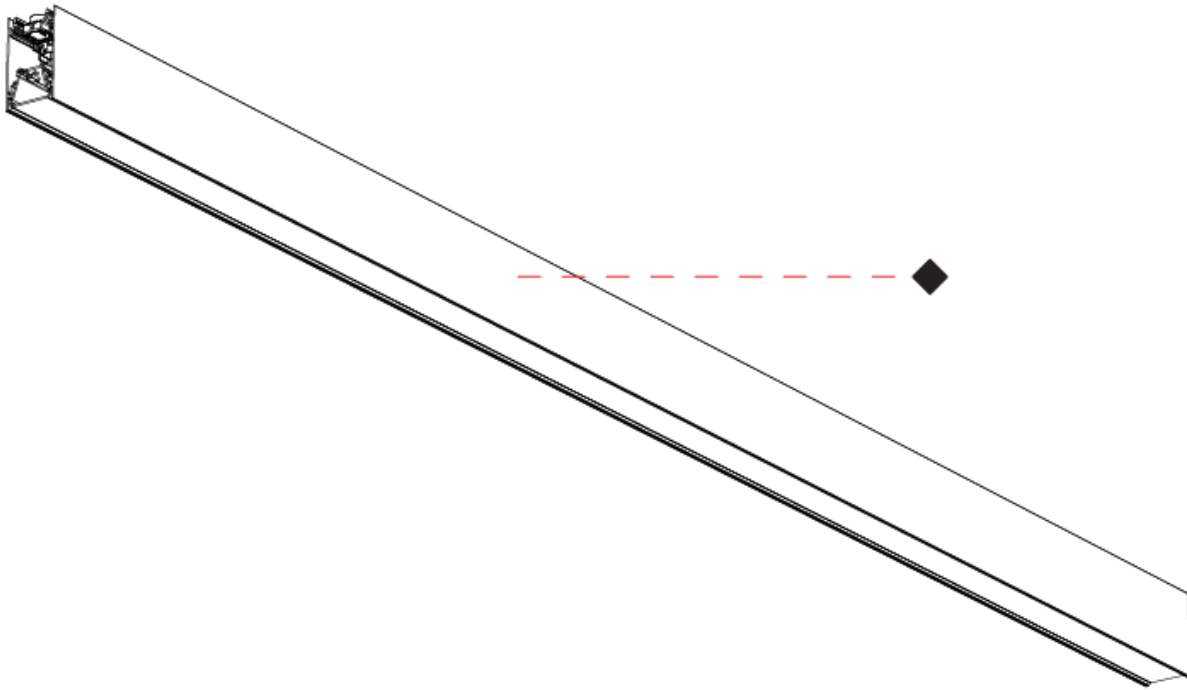

A3C158-

PROJECT _____

TYPE _____

SPECIFIER _____

QUANTITY _____

DATE _____