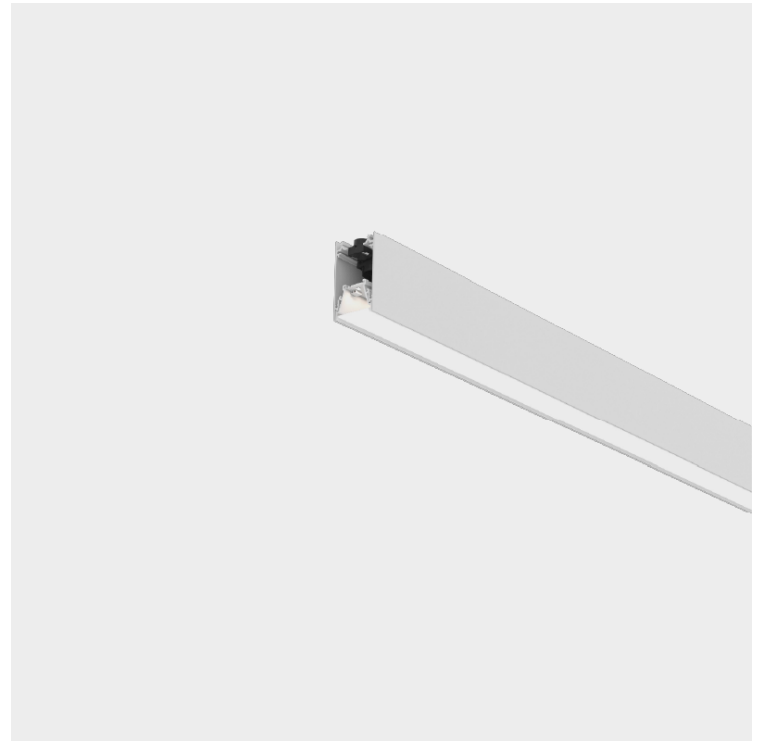

1. To build a product code in our configurator select the specify button on the base model # product page
2. To build a manual product code on this datasheet choose from the options listed below in blue font and add the suffix to the base model #

GENERAL

Series: Forties
Partner: Prolicht
Division: Architectural
Installation: Surface
Product Type: Linear Profiles
Mounting Location: Ceiling
Light Distribution: Direct

PHYSICAL

Shape: Rectangle
Length (mm): 1200
Length (in): 47 1/4
Width (mm): 45
Width (in): 1 3/4
Height (mm): 76
Height (in): 3
Weight (kg): 1.8
Diffuser: Opal, Prismatic, Clear Prismatic, Raster Black, Glare Control, Wallwash Right, Wallwash Left, Wallwash Double Asymmetric
Fixture Finish: SSR / BKV / CWI / CRY / HAB / UFT / ITA / RUA / FTG / MYG / LOD / PUS / FRO / FUP / KIA / POP / BLS / SPG / MEY / GOH / CHC / COM / ABZ / JAG / OBR / MOS / ROR
Accent Finish: OPL / MPM / CMP / RBK / GCL / WWR / WWL / WDA
Fixture Material: Aluminum Die Cast

ELECTRICAL

Lamp Type: LED
Input Wattage (W): 17.8
Total Output Wattage (W): 16.4
Dimming: Non-Dimming / Phase Dimming / DALI Dimming / 0-10V Dimming / MATTER Dimming / Casambi
Driver Included: Yes
Driver Location: Integrated
Driver Class: Class 2
Input Voltage (V): 120

LED

Color Temperature (°K): 2700 / 3000 / 3500 / 4000
Max. Delivered Lumen (lm): Max 2528
CRI: >90 CRI
Lamp Life (hrs): 50000

RATINGS AND CERTIFICATIONS

Certified By: Certified for North American Standards
IP rating: IP40