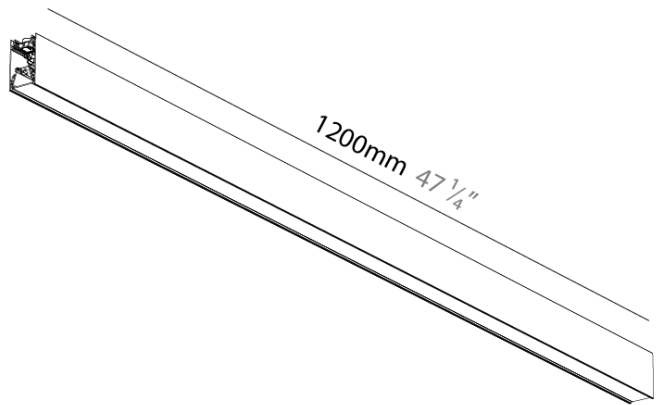

1. To build a product code in our configurator select the specify button on the base model # product page
2. To build a manual product code on this datasheet choose from the options listed below in blue font and add the suffix to the base model #

GENERAL

Series: Forties
Partner: Prolicht
Division: Architectural
Installation: Surface
Product Type: Linear Profiles
Mounting Location: Ceiling
Light Distribution: Direct

PHYSICAL

Shape: Rectangle
Length (mm): 1200
Length (in): 47 1/4
Width (mm): 45
Width (in): 1 3/4
Height (mm): 76
Height (in): 3
Weight (kg): 1.8
Diffuser: Opal, Prismatic, Clear Prismatic, Raster Black, Glare Control, Wallwash Right, Wallwash Left, Wallwash Double Asymmetric
Fixture Finish: SSR / BKV / CWI / CRY / HAB / UFT / ITA / RUA / FTG / MYG / LOD / PUS / FRO / FUP / KIA / POP / BLS / SPG / MEY / GOH / CHC / COM / ABZ / JAG / OBR / MOS / ROR
Accent Finish: OPL / MPM / CMP / RBK / GCL / WWR / WWL / WDA
Fixture Material: Aluminum Die Cast

ELECTRICAL

Lamp Type: LED
Input Wattage (W): 17.8
Total Output Wattage (W): 16.4
Dimming: Non-Dimming / Phase Dimming / DALI Dimming / 0-10V Dimming / MATTER Dimming / Casambi
Driver Included: Yes
Driver Location: Integrated
Driver Class: Class 2
Input Voltage (V): 120

LED

Color Temperature (°K): 2700 / 3000 / 3500 / 4000
Max. Delivered Lumen (lm): Max 2528
CRI: >90 CRI
Lamp Life (hrs): 50000

RATINGS AND CERTIFICATIONS

Certified By: Certified for North American Standards
IP rating: IP40