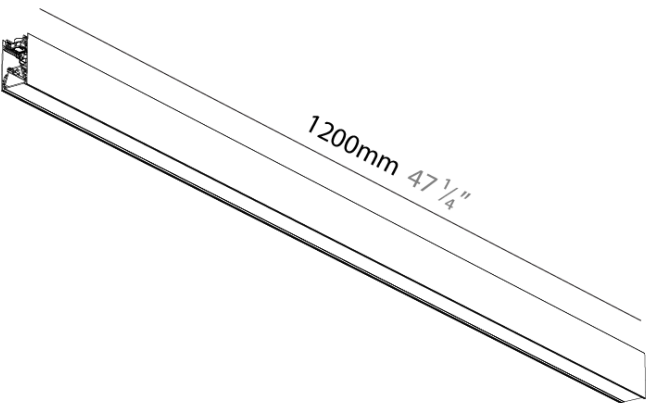

1. To build a product code in our configurator select the specify button on the base model # product page
2. To build a manual product code on this datasheet choose from the options listed below in blue font and add the suffix to the base model #

GENERAL
Series: Forties
Partner: Prolicht
Division: Architectural
Installation: Surface
Product Type: Linear Profiles
Mounting Location: Ceiling
Light Distribution: Direct

PHYSICAL
Shape: Rectangle
Length (mm): 1200
Length (in): 47 1/4
Width (mm): 45
Width (in): 1 3/4
Height (mm): 76
Height (in): 3
Weight (kg): 1.8
Diffuser: Opal, Prismatic, Clear Prismatic, Raster Black, Glare Control, Wallwash Right, Wallwash Left, Wallwash Double Asymmetric
Fixture Finish: SSR / BKV / CWI / CRY / HAB / UFT / ITA / RUA / FTG / MYG / LOD / PUS / FRO / FUP / KIA / POP / BLS / SPG / MEY / GOH / CHC / COM / ABZ / JAG / OBR / MOS / ROR
Accent Finish: OPL / MPM / CMP / RBK / GCL / WWR / WWL / WDA
Fixture Material: Aluminum Die Cast

ELECTRICAL
Lamp Type: LED
Input Wattage (W): 8.8
Total Output Wattage (W): 8.2
Dimming: Non-Dimmable
Driver Included: Yes
Driver Location: Integrated
Driver Class: Class 2
Input Voltage (V): 120

LED
Color Temperature (°K): 2700 / 3000 / 3500 / 4000
Max. Delivered Lumen (lm): Max 1222
CRI: >90 CRI
Lamp Life (hrs): 50000

RATINGS AND CERTIFICATIONS
Certified By: Certified for North American Standards
IP rating: IP40