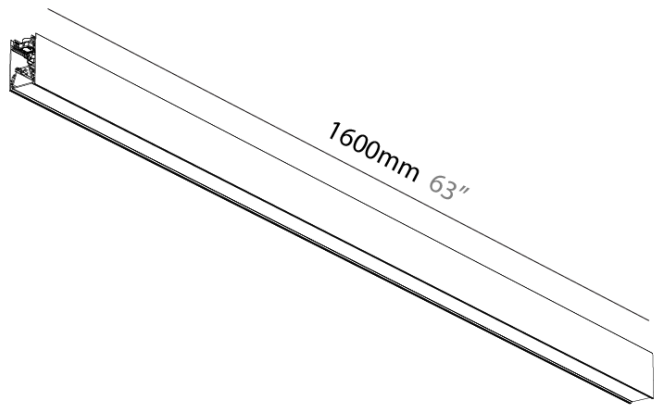

1. To build a product code in our configurator select the specify button on the base model # product page
2. To build a manual product code on this datasheet choose from the options listed below in blue font and add the suffix to the base model #

GENERAL

Series: Forties
Partner: Prolicht
Division: Architectural
Installation: Surface
Product Type: Linear Profiles
Mounting Location: Ceiling
Light Distribution: Direct

PHYSICAL

Shape: Rectangle
Length (mm): 1600
Length (in): 63
Width (mm): 45
Width (in): 1 3/4
Height (mm): 76
Height (in): 3

Diffuser: [Opal](#), [Prismatic](#), [Clear Prismatic](#), [Raster Black](#), [Glare Control](#), [Wallwash Right](#), [Wallwash Left](#), [Wallwash Double Asymmetric](#)
Fixture Finish: [SSR / BKV / CWI / CRY / HAB / UFT / ITA / RUA / FTG / MYG / LOD / PUS / FRO / FUP / KIA / POP / BLS / SPG / MEY / GOH / CHC / COM / ABZ / JAG / OBR / MOS / ROR](#)
Accent Finish: [OPL / MPM / CMP / RBK / GCL / WWR / WWL / WDA](#)
Fixture Material: Aluminum Die Cast

ELECTRICAL

Lamp Type: LED
Input Wattage (W): 23.7
Total Output Wattage (W): 21.8
Dimming: [Non-Dimming / Phase Dimming / DALI Dimming / 0-10V Dimming / MATTER Dimming / Casambi](#)
Driver Included: Yes
Driver Location: Integrated
Driver Class: Class 2
Input Voltage (V): 120

LED

Color Temperature (°K): [2700 / 3000 / 3500 / 4000](#)
Max. Delivered Lumen (lm): Max 3363
CRI: >90 CRI
Lamp Life (hrs): 50000

RATINGS AND CERTIFICATIONS

Certified By: Certified for North American Standards
IP rating: IP20