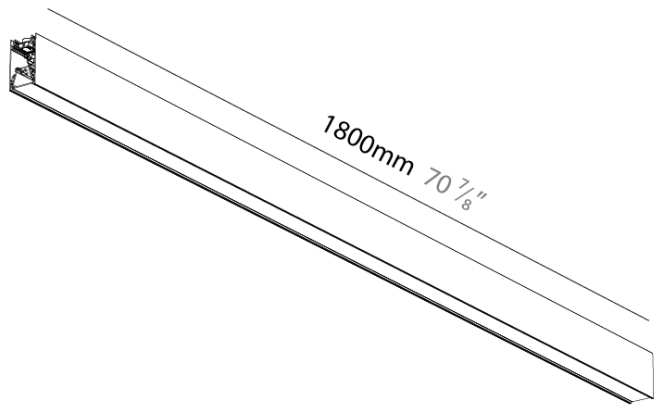

1. To build a product code in our configurator select the specify button on the base model # product page
2. To build a manual product code on this datasheet choose from the options listed below in blue font and add the suffix to the base model #

GENERAL

Series: Forties
Partner: Prolicht
Division: Architectural
Installation: Surface
Product Type: Linear Profiles
Mounting Location: Ceiling
Light Distribution: Direct

PHYSICAL

Shape: Rectangle
Length (mm): 1800
Length (in): 70 7/8
Width (mm): 45
Width (in): 1 3/4
Height (mm): 76
Height (in): 3
Diffuser: Opal, Prismatic, Clear Prismatic, Raster Black, Glare Control, Wallwash Right, Wallwash Left, Wallwash Double Asymmetric
Fixture Finish: SSR / BKV / CWI / CRY / HAB / UFT / ITA / RUA / FTG / MYG / LOD / PUS / FRO / FUP / KIA / POP / BLS / SPG / MEY / GOH / CHC / COM / ABZ / JAG / OBR / MOS / ROR
Accent Finish: OPL / MPM / CMP / RBK / GCL / WWR / WWL / WDA
Fixture Material: Aluminum Die Cast

ELECTRICAL

Lamp Type: LED
Input Wattage (W): 13.1
Total Output Wattage (W): 11.8
Dimming: Non-Dimmable
Driver Included: Yes
Driver Location: Integrated
Driver Class: Class 2
Input Voltage (V): 120

LED

Color Temperature (°K): 2700 / 3000 / 3500 / 4000
Max. Delivered Lumen (lm): Max 1833
CRI: >90 CRI
Lamp Life (hrs): 50000

RATINGS AND CERTIFICATIONS

Certified By: Certified for North American Standards
IP rating: IP20