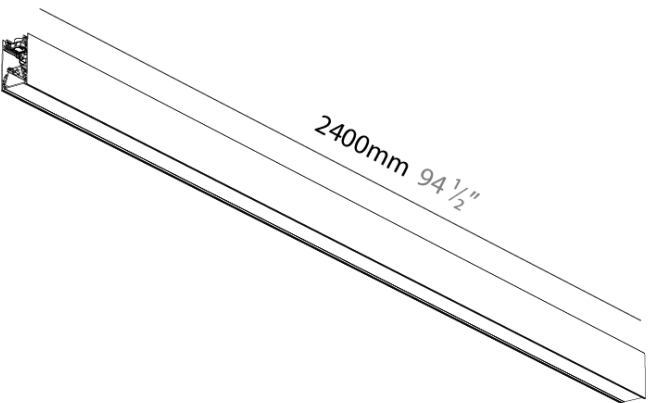

1. To build a product code in our configurator select the specify button on the base model # product page
2. To build a manual product code on this datasheet choose from the options listed below in blue font and add the suffix to the base model #

GENERAL
Series: Forties
Partner: Prolicht
Division: Architectural
Installation: Surface
Product Type: Linear Profiles
Mounting Location: Ceiling
Light Distribution: Direct

PHYSICAL
Shape: Rectangle
Length (mm): 2200
Length (in): 86 5/8
Width (mm): 45
Width (in): 1 3/4
Height (mm): 76
Height (in): 3
Diffuser: Opal, Prismatic, Clear Prismatic, Raster Black, Glare Control, Wallwash Right, Wallwash Left, Wallwash Double Asymmetric
Fixture Finish: SSR / BKV / CWI / CRY / HAB / UFT / ITA / RUA / FTG / MYG / LOD / PUS / FRO / FUP / KIA / POP / BLS / SPG / MEY / GOH / CHC / COM / ABZ / JAG / OBR / MOS / ROR
Accent Finish: OPL / MPM / CMP / RBK / GCL / WWR / WWL / WDA
Fixture Material: Aluminum Die Cast

ELECTRICAL
Lamp Type: LED
Input Wattage (W): 17.5
Total Output Wattage (W): 16.4
Dimming: Non-Dimmable
Driver Included: Yes
Driver Location: Integrated
Driver Class: Class 2
Input Voltage (V): 120

LED
Color Temperature (°K): 2700 / 3000 / 3500 / 4000
Max. Delivered Lumen (lm): Max 2445
CRI: >90 CRI
Lamp Life (hrs): 50000

RATINGS AND CERTIFICATIONS
Certified By: Certified for North American Standards
IP rating: IP20