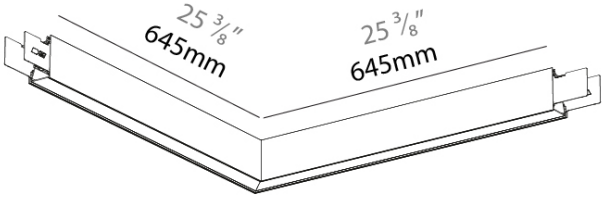

1. To build a product code in our configurator select the specify button on the base model # product page
2. To build a manual product code on this datasheet choose from the options listed below in blue font and add the suffix to the base model #

GENERAL
Series: Forties
Partner: Prolicht
Division: Architectural
Installation: Surface
Product Type: Linear Profiles
Mounting Location: Ceiling
Light Distribution: Direct

PHYSICAL
Shape: Rectangle
Length (mm): 645
Length (in): 25 3/8
Width (mm): 645
Width (in): 25 3/8
Height (mm): 76
Height (in): 3
Diffuser: Opal, Prismatic, Clear Prismatic, Glare Control, Wallwash Right, Wallwash Left, Wallwash Double Asymmetric
Fixture Finish: SSR / BKV / CWI / CRY / HAB / UFT / ITA / RUA / FTG / MYG / LOD / PUS / FRO / FUP / KIA / POP / BLS / SPG / MEY / GOH / CHC / COM / ABZ / JAG / OBR / MOS / ROR
Accent Finish: OPL / MPM / CMP / RBK / GCL / WWR / WWL / WDA
Fixture Material: Aluminum Die Cast

ELECTRICAL
Lamp Type: LED
Input Wattage (W): 8.7
Total Output Wattage (W): 8.2
Dimming: Non-Dimming / Phase Dimming / DALI Dimming / 0-10V Dimming / MATTER Dimming / Casambi
Driver Included: Yes
Driver Location: Integrated
Driver Class: Class 2
Input Voltage (V): 120

LED
Color Temperature (°K): 2700 / 3000 / 3500 / 4000
Max. Delivered Lumen (lm): Max 1130
CRI: >90 CRI
Lamp Life (hrs): 50000

RATINGS AND CERTIFICATIONS
Certified By: Certified for North American Standards
IP rating: IP20