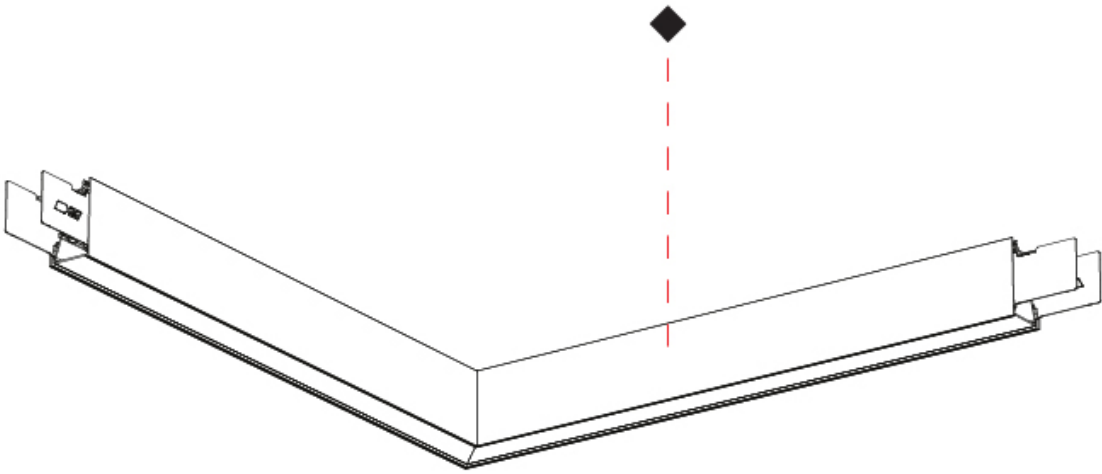

A3C168-HE-

PROJECT

TYPE

SPECIFIER

QUANTITY

DATE