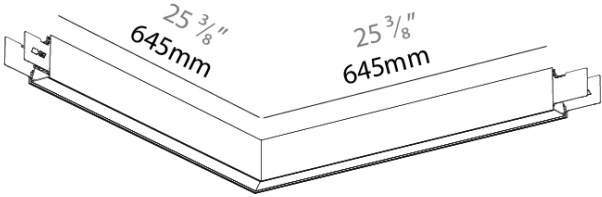

1. To build a product code in our configurator select the specify button on the base model # product page
2. To build a manual product code on this datasheet choose from the options listed below in blue font and add the suffix to the base model #

GENERAL
Series: Forties
Partner: Prolicht
Division: Architectural
Installation: Surface
Product Type: Linear Profiles
Mounting Location: Ceiling
Light Distribution: Direct

PHYSICAL
Shape: Rectangle
Length (mm): 645
Length (in): 25 3/8
Width (mm): 645
Width (in): 25 3/8
Height (mm): 76
Height (in): 3
Diffuser: Opal, Prismatic, Clear Prismatic, Glare Control, Wallwash Right, Wallwash Left, Wallwash Double Asymmetric
Fixture Finish: [SSR / BKV / CWI / CRY / HAB / UFT / ITA / RUA / FTG / MYG / LOD / PUS / FRO / FUP / KIA / POP / BLS / SPG / MEY / GOH / CHC / COM / ABZ / JAG / OBR / MOS / ROR](#)
Fixture Material: Aluminum Die Cast

ELECTRICAL
Lamp Type: LED
Input Wattage (W): 12.5
Total Output Wattage (W): 11.9
[Dimming: Non-dimming / DALI Dimming / MATTER Dimming](#)
Driver Included: Yes
Driver Location: Integrated
Driver Class: Class 2
Input Voltage (V): 120

LED
Color Temperature (°K): 2700-6500 Tunable White
Max. Delivered Lumen (lm): Max 1677
CRI: >90 CRI
Lamp Life (hrs): 50000

RATINGS AND CERTIFICATIONS
Certified By: Certified for North American Standards
IP rating: IP40