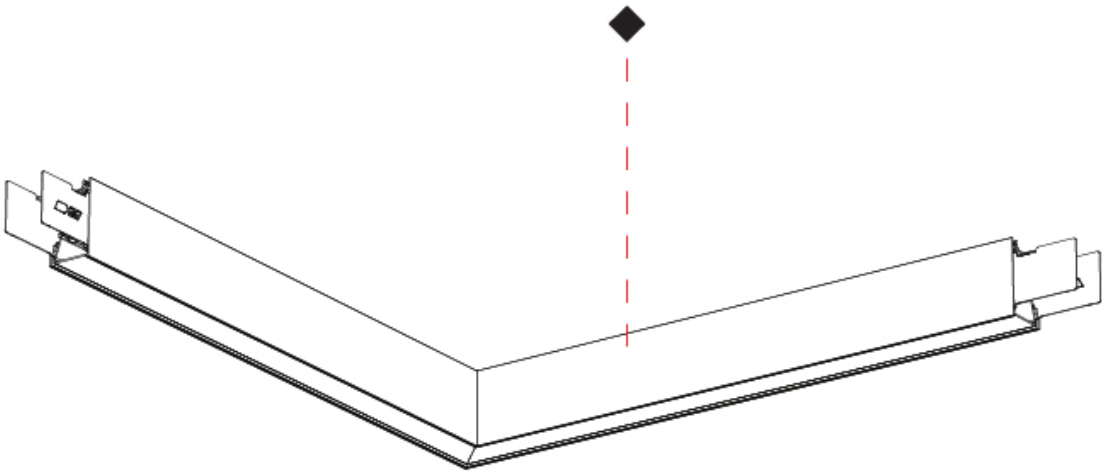

A3C169-

PROJECT _____

TYPE _____

SPECIFIER _____

QUANTITY _____

DATE _____