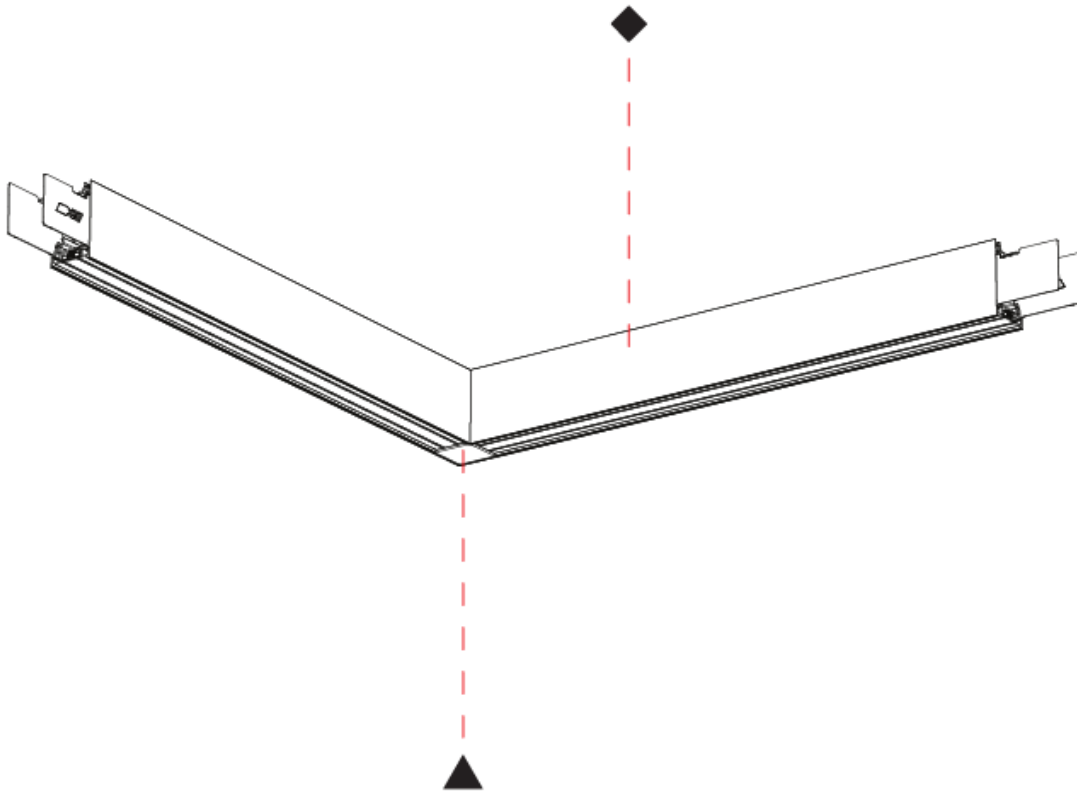

FORTIES SURFACE

A3C170-

PROJECT _____

TYPE _____

SPECIFIER _____

QUANTITY _____

DATE _____

A