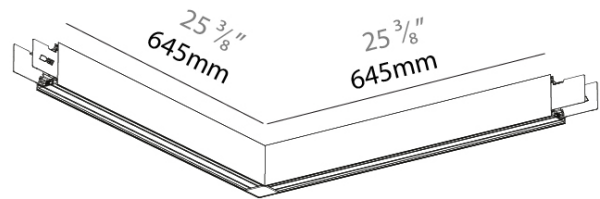

1. To build a product code in our configurator select the specify button on the base model # product page
2. To build a manual product code on this datasheet choose from the options listed below in blue font and add the suffix to the base model #

GENERAL

Series: Forties
Partner: Prolicht
Division: Architectural
Installation: Surface
Product Type: Linear Profiles
Mounting Location: Ceiling
Light Distribution: Direct

PHYSICAL

Shape: Rectangle
Length (mm): 645
Length (in): 25 3/8"
Width (mm): 645
Width (in): 25 3/8"
Height (mm): 76
Height (in): 3
Diffuser: Raster Black,
Fixture Finish: SSR / BKV / CWI / CRY / HAB / UFT / ITA / RUA / FTG / MYG / LOD / PUS / FRO / FUP / KIA / POP / BLS / SPG / MEY / GOH / CHC / COM / ABZ / JAG / OBR / MOS / ROR
Accent Finish: BKR
Fixture Material: Aluminum Die Cast

ELECTRICAL

Lamp Type: LED
Input Wattage (W): 17.8
Total Output Wattage (W): 15.4
Dimming: Non-Dimming / 0-10V Dimming / Phase Dimming / DALI Dimming / MATTER Dimming
Driver Included: Yes
Driver Location: Integrated
Driver Type: Constant Current-Universal
Driver Class: Class 2
Input Voltage (V): 120
Constant Current (MA): 210mA

LED

Color Temperature (°K): 2700 / 3000 / 3500 / 4000
Max. Delivered Lumen (lm): Max 2426
CRI: >90 CRI
Lamp Life (hrs): 50000

RATINGS AND CERTIFICATIONS

Certified By: Certified for North American Standards
IP rating: IP20