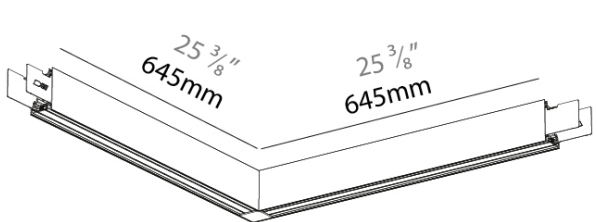

1. To build a product code in our configurator select the specify button on the base model # product page
2. To build a manual product code on this datasheet choose from the options listed below in blue font and add the suffix to the base model #

GENERAL
Series: Forties
Partner: Prolicht
Division: Architectural
Installation: Surface
Product Type: Linear Profiles
Mounting Location: Ceiling
Light Distribution: Direct

PHYSICAL
Shape: Rectangle
Length (mm): 645
Length (in): 25 3/8"
Width (mm): 645
Width (in): 25 3/8"
Height (mm): 76
Height (in): 3
Diffuser: Raster Black
Fixture Finish: SSR / BKV / CWI / CRY / HAB / UFT / ITA / RUA / FTG / MYG / LOD / PUS / FRO / FUP / KIA / POP / BLS / SPG / MEY / GOH / CHC / COM / ABZ / JAG / OBR / MOS / ROR
Fixture Material: Aluminum Die Cast

ELECTRICAL
Lamp Type: LED
Input Wattage (W): 8.7
Total Output Wattage (W): 8.2
Dimming: Non-Dimming / 0-10V Dimming / Phase Dimming / DALI Dimming / MATTER Dimming
Driver Included: Yes
Driver Location: Integrated
Driver Type: Constant Current-Universal
Driver Class: Class 2
Input Voltage (V): 120
Constant Current (MA): 105mA

LED
Color Temperature (°K): 2700 / 3000 / 3500 / 4000
Max. Delivered Lumen (lm): Max 1173
CRI: >90 CRI
Lamp Life (hrs): 50000

RATINGS AND CERTIFICATIONS
Certified By: Certified for North American Standards
IP rating: IP20