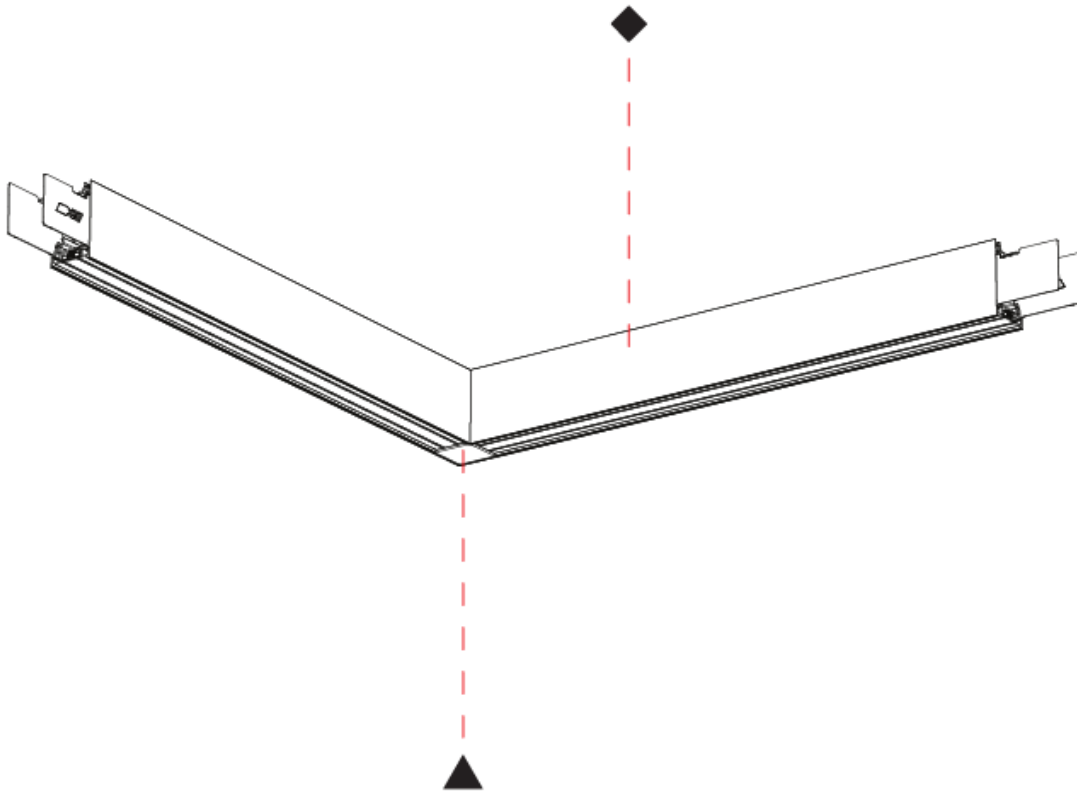

PROJECT

TYPE

SPECIFIER

QUANTITY

DATE