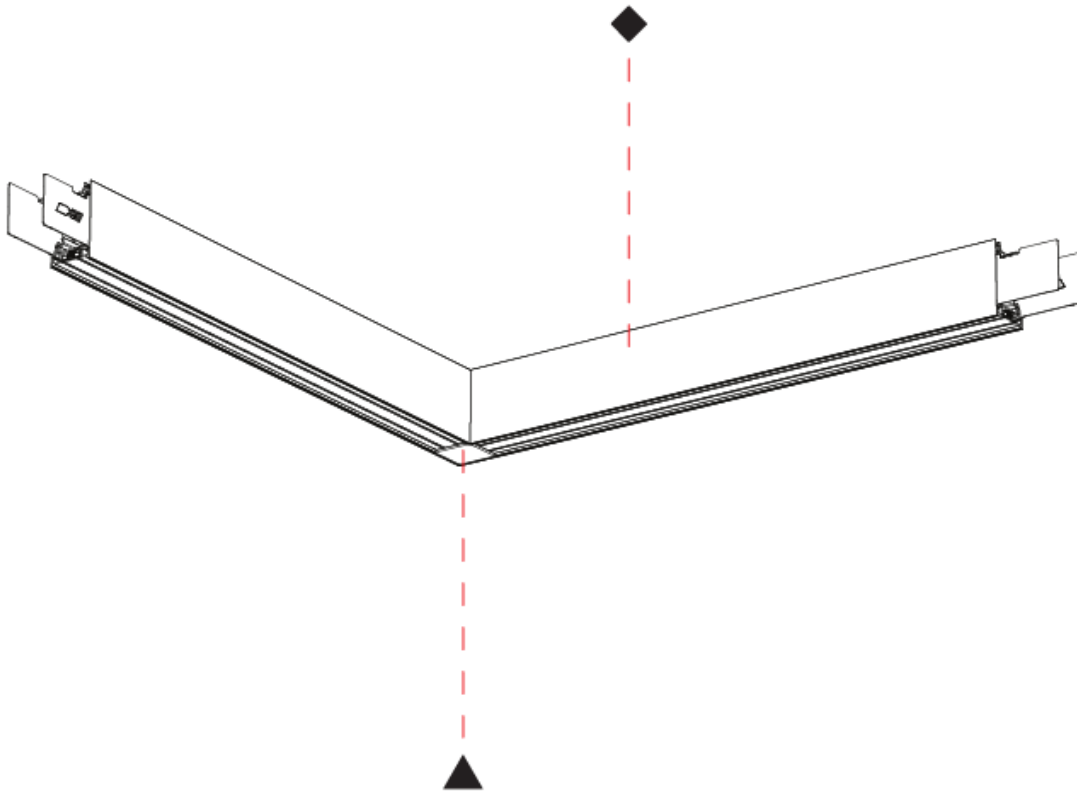

A3C171-

PROJECT

TYPE

SPECIFIER

QUANTITY

DATE

A