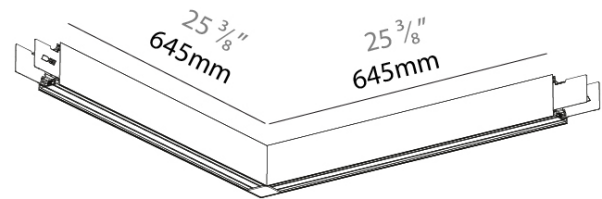

1. To build a product code in our configurator select the specify button on the base model # product page
2. To build a manual product code on this datasheet choose from the options listed below in blue font and add the suffix to the base model #

GENERAL

Series: Forties
Partner: Prolicht
Division: Architectural
Installation: Surface
Product Type: Linear Profiles
Mounting Location: Ceiling
Light Distribution: Direct

PHYSICAL

Shape: Rectangle
Length (mm): 645
Length (in): 25 3/8
Width (mm): 645
Width (in): 25 3/8
Height (mm): 76
Height (in): 3
Diffuser: Raster Black,
Fixture Finish: SSR / BKV / CWI / CRY / HAB / UFT / ITA / RUA / FTG / MYG / LOD / PUS / FRO / FUP / KIA / POP / BLS / SPG / MEY / GOH / CHC / COM / ABZ / JAG / OBR / MOS / ROR
Accent Finish: BKR
Fixture Material: Aluminum Die Cast

ELECTRICAL

Lamp Type: LED
Input Wattage (W): 12.5
Total Output Wattage (W): 11.9
Dimming: Non-Dimming / 0-10V Dimming / Phase Dimming / DALI Dimming / MATTER Dimming
Driver Included: Yes
Driver Location: Integrated
Driver Type: Constant Current-Universal
Driver Class: Class 2
Input Voltage (V): 120
Constant Current (MA): 150

LED

Color Temperature (°K): 2700-6500 Tunable White
Max. Delivered Lumen (lm): Max 1673
CRI: >90 CRI
Lamp Life (hrs): 50000

RATINGS AND CERTIFICATIONS

Certified By: Certified for North American Standards
IP rating: IP20