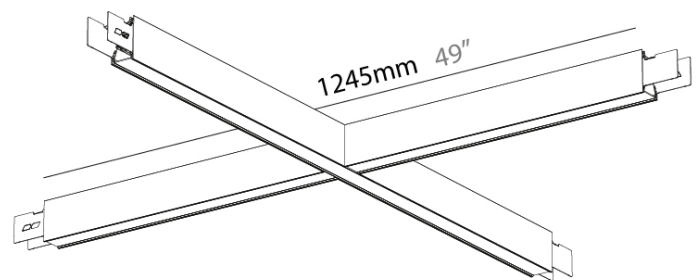

PROJECT
TYPE
SPECIFIER
QUANTITY
DATE

DESCRIPTION

Forties, Surface/Suspension X Module, 1245mm/49", Direct, 17W LED, 2700K / 3000K / 3500K / 4000K, Max 2533lm, Non-Dimmable IP40, CRI:90

1. To build a product code in our configurator select the specify button on the base model # product page
2. To build a manual product code on this datasheet choose from the options listed below in blue font and add the suffix to the base model #

GENERAL

Series: Forties
Partner: Prolicht
Division: Architectural
Installation: Surface
Product Type: Linear Profiles
Mounting Location: Ceiling
Light Distribution: Direct

PHYSICAL

Shape: Rectangle
Length (mm): 1245
Length (in): 49
Width (mm): 1245
Width (in): 49
Height (mm): 76
Height (in): 3
Diffuser: [Opal](#), [Prismatic](#), [Clear Prismatic](#), [Glare Control](#)
Fixture Finish: [SSR / BKV / CWI / CRY / HAB / UFT / ITA / RUA / FTG / MYG / LOD / PUS / FRO / FUP / KIA / POP / BLS / SPG / MEY / GOH / CHC / COM / ABZ / JAG / OBR / MOS / ROR](#)
Accent Finish: [OPL / MPM / CMP / CGL](#)
Fixture Material: Aluminum Die Cast

ELECTRICAL

Lamp Type: LED
Input Wattage (W): 17
Total Output Wattage (W): 15.4
Dimming: Non-Dimmable
Driver Included: Yes
Driver Location: Integrated
Driver Class: Class 2
Input Voltage (V): 120

LED

Color Temperature (°K): 2700 / 3000 / 3500 / 4000
Max. Delivered Lumen (lm): Max 2533
CRI: >90 CRI
Lamp Life (hrs): 50000

RATINGS AND CERTIFICATIONS

Certified By: Certified for North American Standards
IP rating: IP20