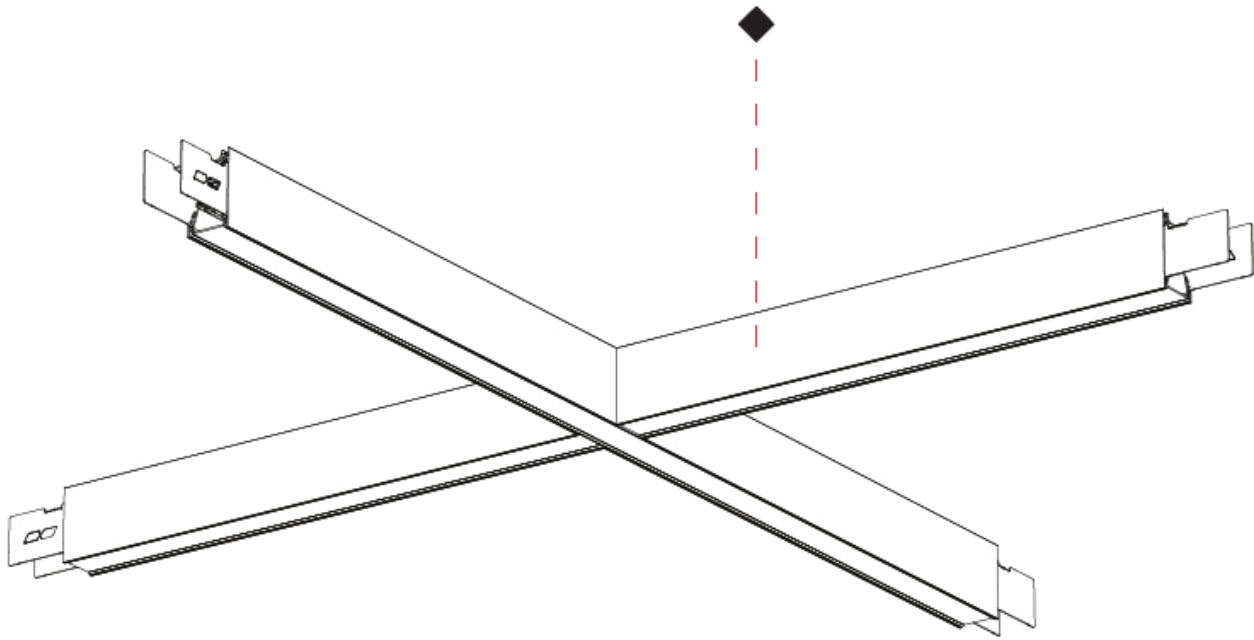

FORTIES SURFACE

A3C172-HE-

PROJECT

TYPE

SPECIFIER

QUANTITY

DATE

A