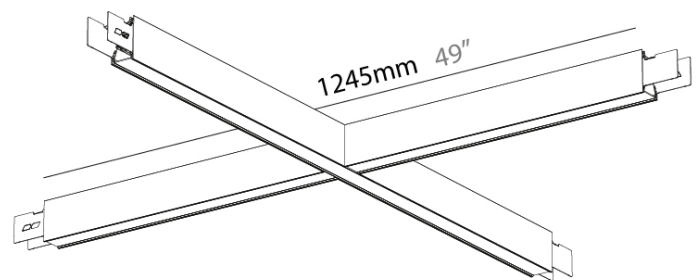

DESCRIPTION

Forties, Surface X Module, 1245mm/49", Direct, 25W LED, Tunable White (2700K-6500K), Max 3617lm, Dimmable IP40, CRI:90

1. To build a product code in our configurator select the specify button on the base model # product page
2. To build a manual product code on this datasheet choose from the options listed below in blue font and add the suffix to the base model #

GENERAL

Series: Forties
Partner: Prolicht
Division: Architectural
Installation: Surface
Product Type: Linear Profiles
Mounting Location: Ceiling
Light Distribution: Direct

PHYSICAL

Shape: Rectangle
Length (mm): 1245
Length (in): 49
Width (mm): 1245
Width (in): 49
Height (mm): 76
Height (in): 3
Diffuser: [Opal](#), [Prismatic](#), [Clear Prismatic](#), [Glare Control](#)
Fixture Finish: [SSR / BKV / CWI / CRY / HAB / UFT / ITA / RUA / FTG / MYG / LOD / PUS / FRO / FUP / KIA / POP / BLS / SPG / MEY / GOH / CHC / COM / ABZ / JAG / OBR / MOS / ROR](#)
Accent Finish: [OPL / MPM / CMP / CGL](#)
Fixture Material: Aluminum Die Cast

ELECTRICAL

Lamp Type: LED
Input Wattage (W): 25
Total Output Wattage (W): 22.7
Dimming: [Non-dimming](#) / [DALI Dimming](#) / [MATTER Dimming](#)
Driver Included: Yes
Driver Location: Integrated
Driver Class: Class 2
Input Voltage (V): 120

LED

Color Temperature (°K): 2700-6500 Tunable White
Max. Delivered Lumen (lm): Max 3617
CRI: >90 CRI
Lamp Life (hrs): 50000

RATINGS AND CERTIFICATIONS

Certified By: Certified for North American Standards
IP rating: IP20