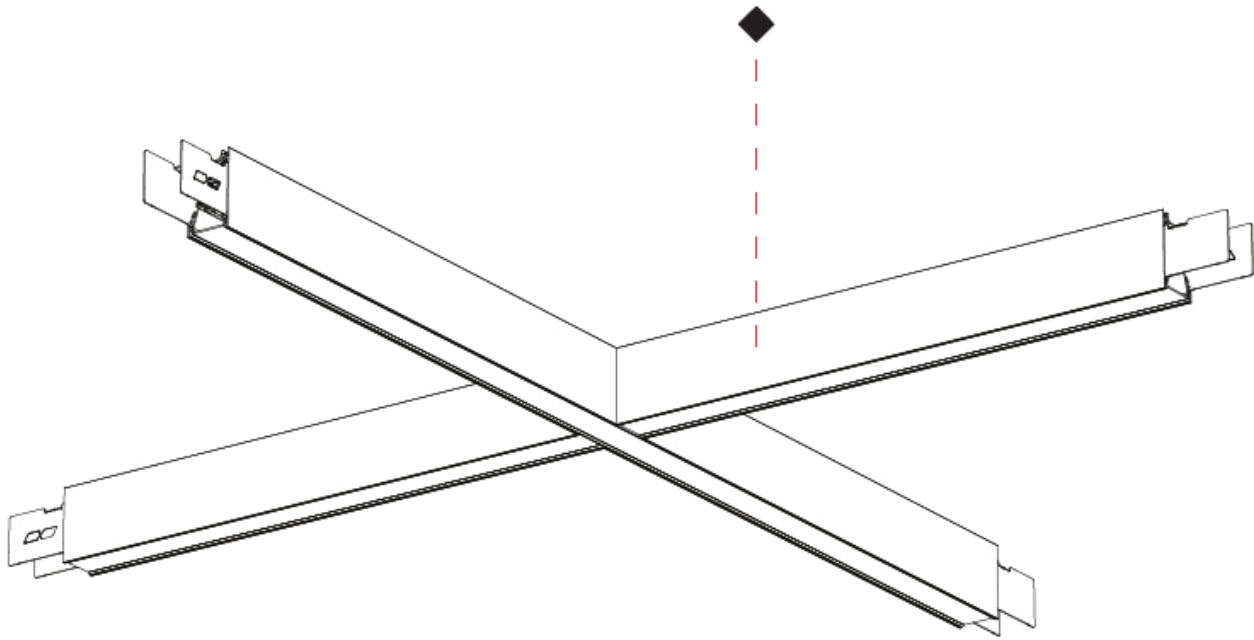

A3C173-

PROJECT _____

TYPE _____

SPECIFIER _____

QUANTITY _____

DATE _____