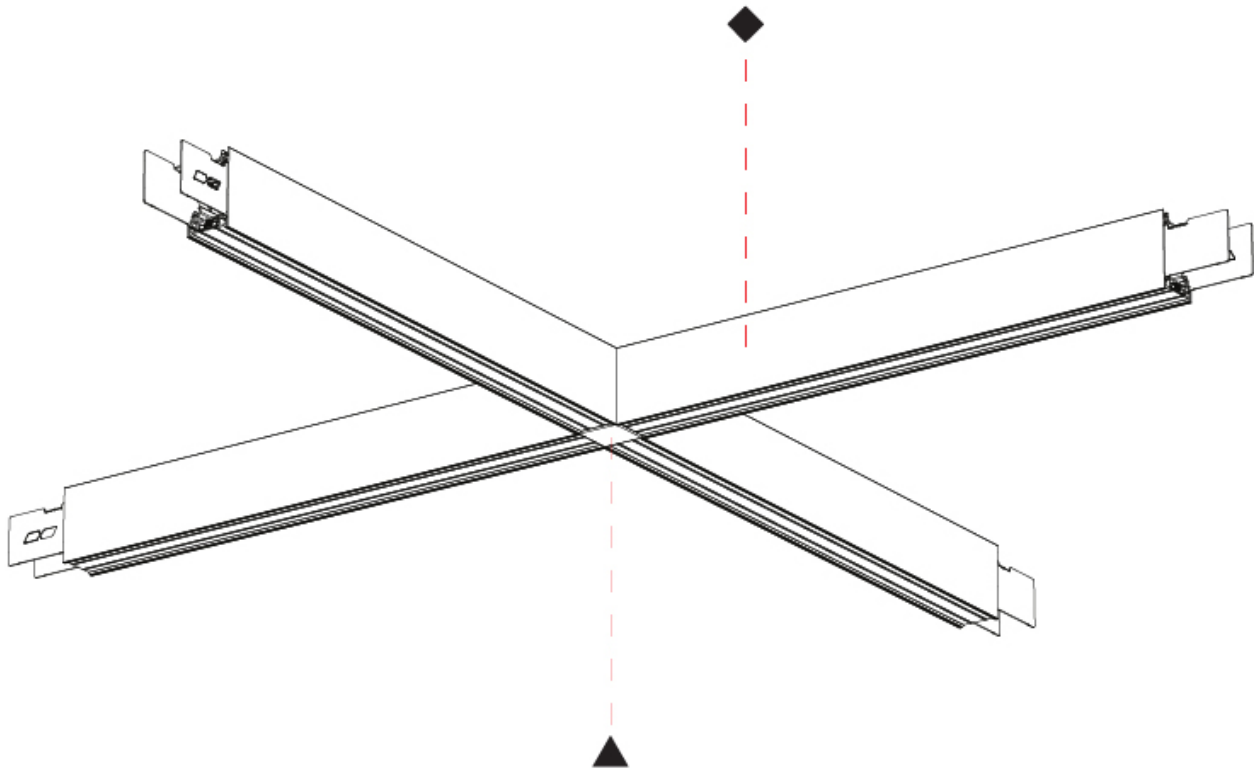

FORTIES SURFACE

A3C174-

PROJECT _____

TYPE _____

SPECIFIER _____

QUANTITY _____

DATE _____

A