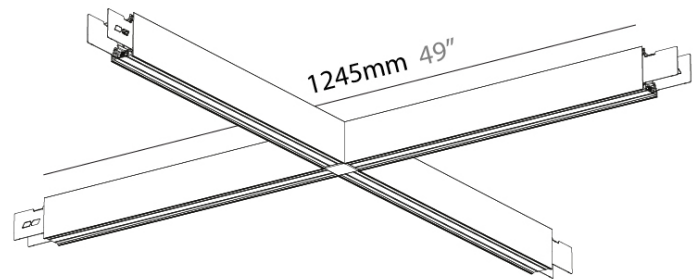

1. To build a product code in our configurator select the specify button on the base model # product page
2. To build a manual product code on this datasheet choose from the options listed below in blue font and add the suffix to the base model #

GENERAL

Series: Forties
Partner: Prolicht
Division: Architectural
Installation: Surface
Product Type: Linear Profiles
Mounting Location: Ceiling
Light Distribution: Direct

PHYSICAL

Shape: Rectangle
Length (mm): 1245
Length (in): 49
Width (mm): 1245
Width (in): 49
Height (mm): 76
Height (in): 3
Diffuser: Black Raster
Fixture Finish: [SSR / BKV / CWI / CRY / HAB / UFT / ITA / RUA / FTG / MYG / LOD / PUS / FRO / FUP / KIA / POP / BLS / SPG / MEY / GOH / CHC / COM / ABZ / JAG / OBR / MOS / ROR](#)
Accent Finish: BKR
Fixture Material: Aluminum Die Cast

ELECTRICAL

Lamp Type: LED
Input Wattage (W): 36
Total Output Wattage (W): 32.8
Dimming: [Non-Dimming / 0-10V Dimming / Phase Dimming / DALI Dimming / MATTER Dimming](#)
Driver Included: Yes
Driver Location: Integrated
Driver Type: Constant Current - Universal
Driver Class: Class 2
Input Voltage (V): 120
Constant Current (MA): 210mA

LED

Color Temperature (°K): [2700 / 3000 / 3500 / 4000](#)
Max. Delivered Lumen (lm): Max 4853
CRI: >90 CRI
Lamp Life (hrs): 50000

RATINGS AND CERTIFICATIONS

Certified By: Certified for North American Standards
IP rating: IP20