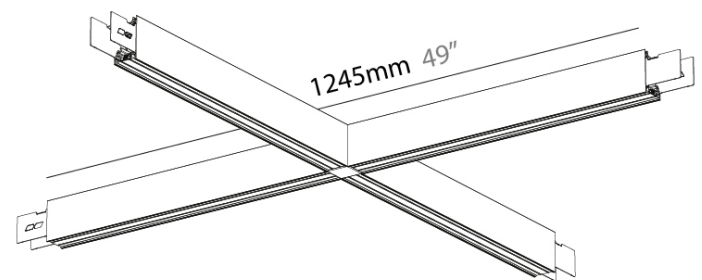

DESCRIPTION
Forties, Surface/Suspension X Module, 1245mm/49" x 1245mm/49", Direct, 18W LED, 2700K / 3000K / 3500K / 4000K, Max 2248lm, Dimmable IP40, CRI:90, Diffuser: Black Raster

1. To build a product code in our configurator select the specify button on the base model # product page
2. To build a manual product code on this datasheet choose from the options listed below in blue font and add the suffix to the base model #

GENERAL
Series: Forties
Partner: Prolicht
Division: Architectural
Installation: Surface
Product Type: Linear Profiles
Mounting Location: Ceiling
Light Distribution: Direct

PHYSICAL
Shape: Rectangle
Length (mm): 1245
Length (in): 49
Width (mm): 1245
Width (in): 49
Height (mm): 76
Height (in): 3
Diffuser: Raster Black,
Fixture Finish: SSR / BKV / CWI / CRY / HAB / UFT / ITA / RUA / FTG / MYG / LOD / PUS / FRO / FUP / KIA / POP / BLS / SPG / MEY / GOH / CHC / COM / ABZ / JAG / OBR / MOS / ROR
Accent Finish: BKR
Fixture Material: Aluminum Die Cast

ELECTRICAL
Lamp Type: LED
Input Wattage (W): 18
Total Output Wattage (W): 16.4
Dimming: Non-Dimmable
Driver Included: Yes
Driver Location: Integrated
Driver Class: Class 2
Input Voltage (V): 120
Constant Current (MA): 105mA

LED
Color Temperature (°K): 2700 / 3000 / 3500 / 4000
Max. Delivered Lumen (lm): Max 2248
CRI: >90 CRI
Lamp Life (hrs): 50000

RATINGS AND CERTIFICATIONS
Certified By: Certified for North American Standards
IP rating: IP20