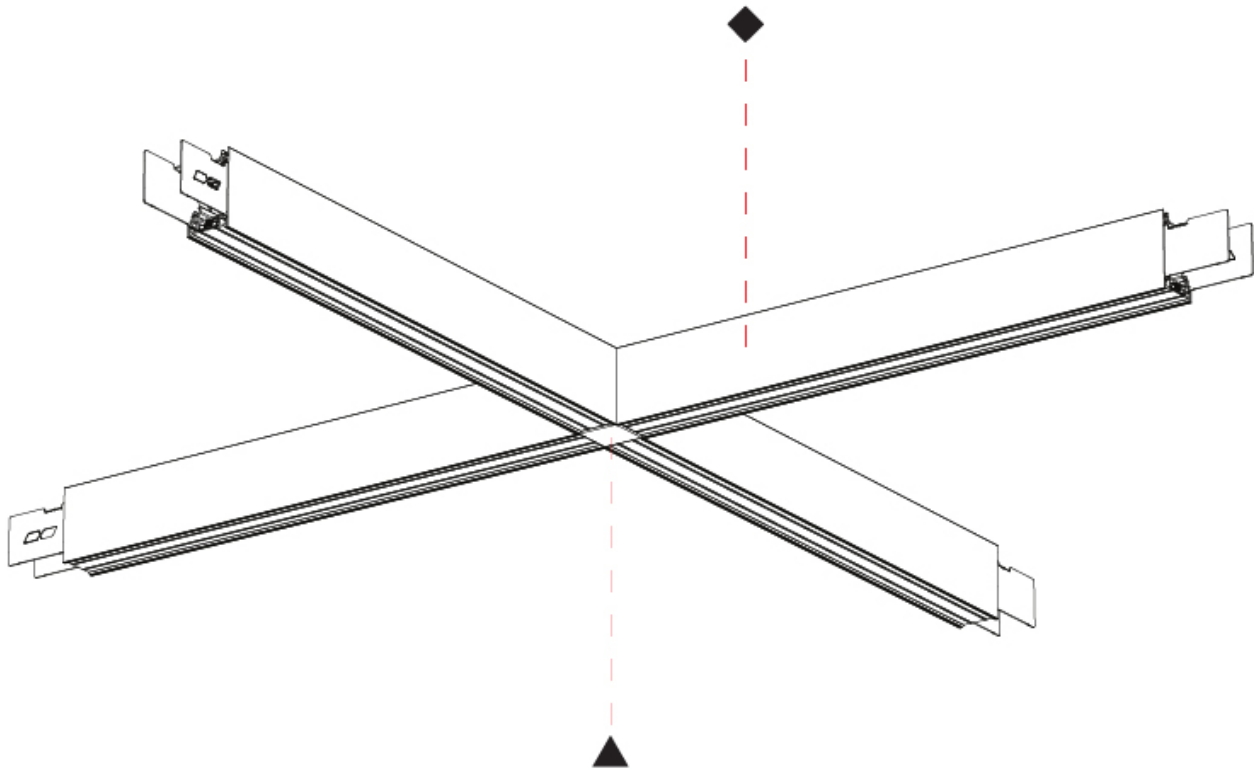

FORTIES SURFACE

A3C174-HE-

PROJECT	_____
TYPE	_____
SPECIFIER	_____
QUANTITY	_____
DATE	_____

A