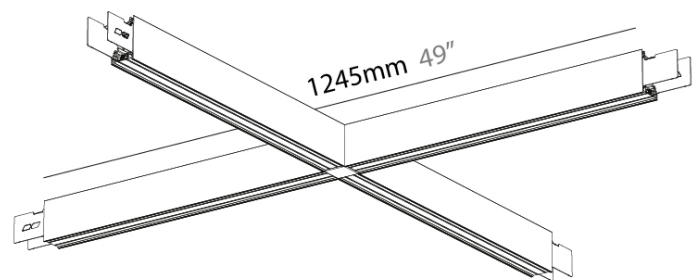

1. To build a product code in our configurator select the specify button on the base model # product page
2. To build a manual product code on this datasheet choose from the options listed below in blue font and add the suffix to the base model #

GENERAL

Series: Forties
Partner: Prolicht
Division: Architectural
Installation: Surface
Product Type: Linear Profiles
Mounting Location: Ceiling
Light Distribution: Direct

PHYSICAL

Shape: Rectangle
Length (mm): 1245
Length (in): 49
Width (mm): 1245
Width (in): 49
Height (mm): 76
Height (in): 3
Diffuser: Raster Black,
Fixture Finish: [SSR / BKV / CWI / CRY / HAB / UFT / ITA / RUA / FTG / MYG / LOD / PUS / FRO / FUP / KIA / POP / BLS / SPG / MEY / GOH / CHC / COM / ABZ / JAG / OBR / MOS / ROR](#)
Accent Finish: BKR
Fixture Material: Aluminum Die Cast

ELECTRICAL

Lamp Type: LED
Input Wattage (W): 25
Total Output Wattage (W): 22.7
[Dimming: Non-dimming / DALI Dimming / MATTER Dimming](#)
Driver Included: Yes
Driver Location: Integrated
Driver Type: Constant Current - Universal
Driver Class: Class 2
Input Voltage (V): 120
Constant Current (MA): 150mA

LED

Color Temperature (°K): 2700-6500 Tunable White
Max. Delivered Lumen (lm): Max 3345
CRI: >90 CRI
Lamp Life (hrs): 50000

RATINGS AND CERTIFICATIONS

Certified By: Certified for North American Standards
IP rating: IP20