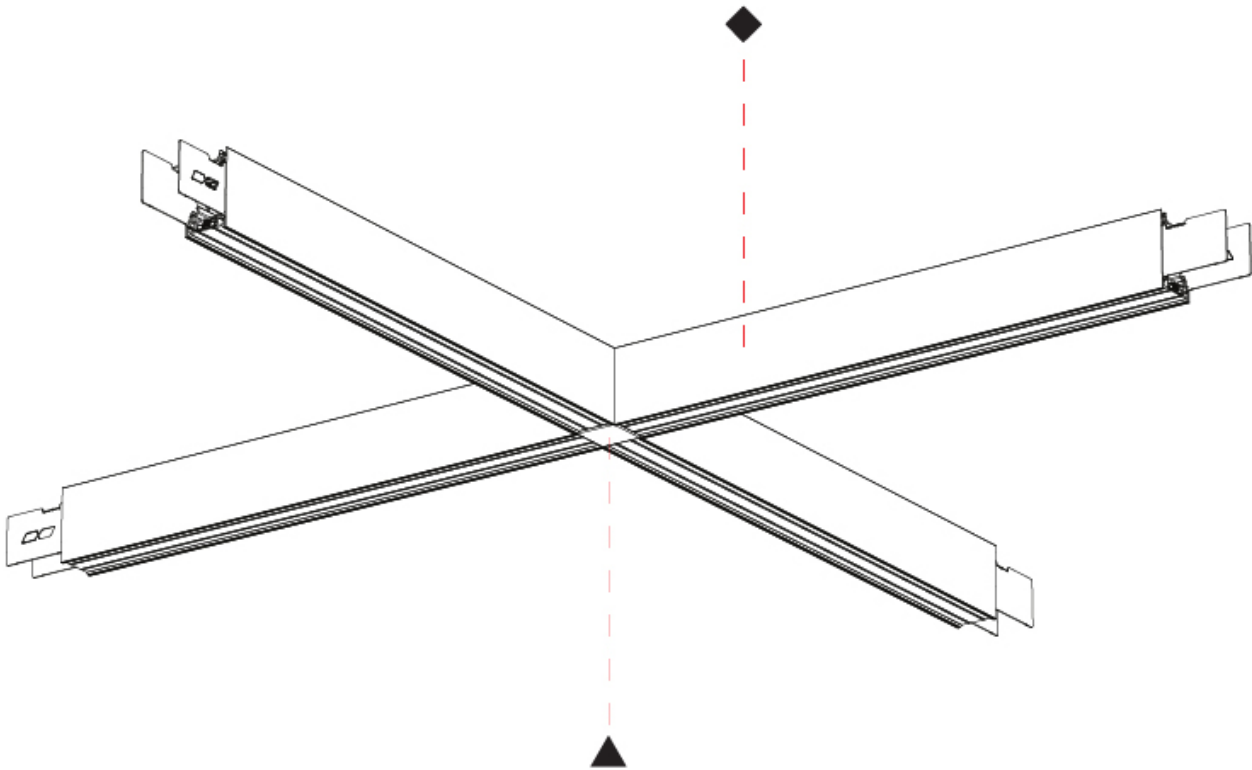

FORTIES SURFACE

A3C175-

PROJECT
TYPE
SPECIFIER
QUANTITY
DATE

A