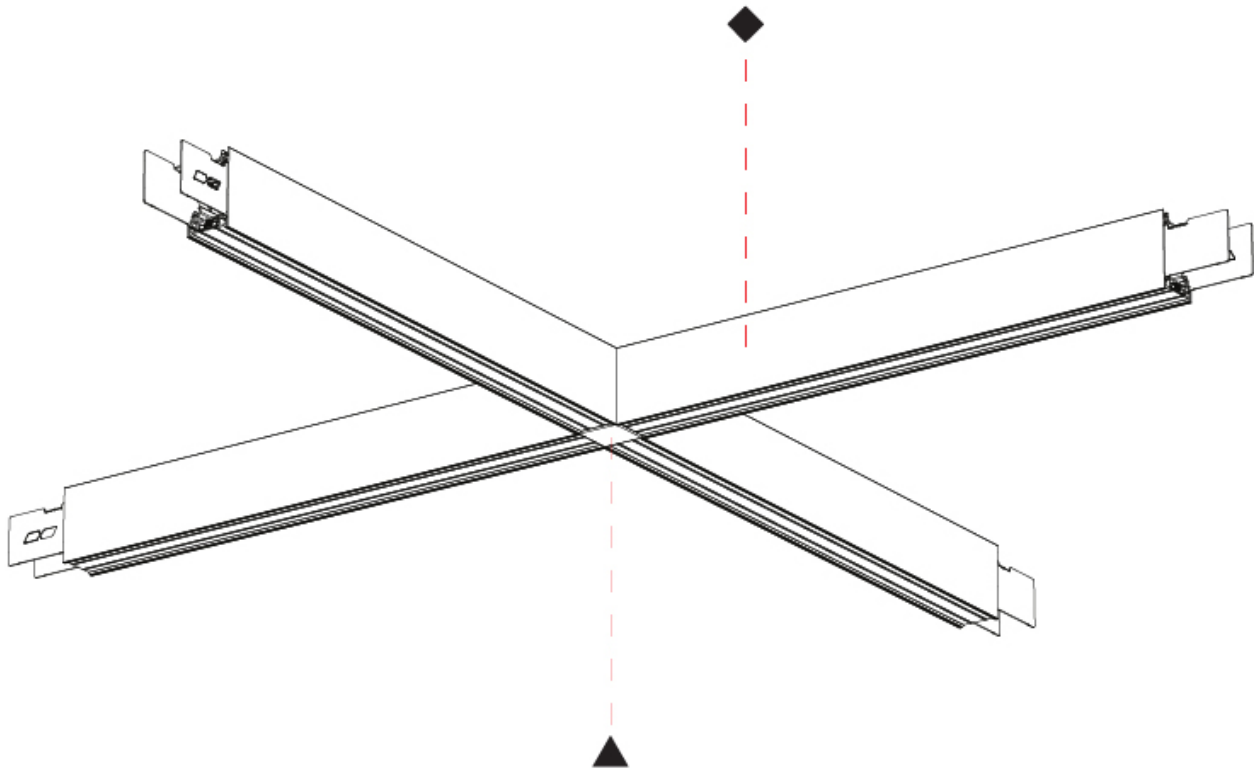

FORTIES SURFACE

A3C175-

PROJECT

TYPE

SPECIFIER

QUANTITY

DATE

A