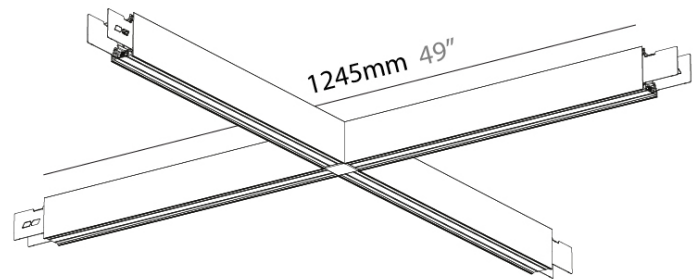

1. To build a product code in our configurator select the specify button on the base model # product page
2. To build a manual product code on this datasheet choose from the options listed below in blue font and add the suffix to the base model #

GENERAL

Series: Forties
Partner: Prolicht
Division: Architectural
Installation: Surface
Product Type: Linear Profiles
Mounting Location: Ceiling
Light Distribution: Direct

PHYSICAL

Shape: Rectangle
Length (mm): 1245
Length (in): 49
Width (mm): 1245
Width (in): 49
Height (mm): 76
Height (in): 3
Diffuser: Raster Black,
Fixture Finish: [SSR / BKV / CWI / CRY / HAB / UFT / ITA / RUA / FTG / MYG / LOD / PUS / FRO / FUP / KIA / POP / BLS / SPG / MEY / GOH / CHC / COM / ABZ / JAG / OBR / MOS / ROR](#)
Accent Finish: BKR
Fixture Material: Aluminum Die Cast

ELECTRICAL

Lamp Type: LED
Input Wattage (W): 25
Total Output Wattage (W): 22.7
[Dimming: Non-dimming / DALI Dimming / MATTER Dimming](#)
Driver Included: Yes
Driver Location: Integrated
Driver Type: Constant Current - Universal
Driver Class: Class 2
Input Voltage (V): 120
Constant Current (MA): 150mA

LED

Color Temperature (°K): 2700-6500 Tunable White
Max. Delivered Lumen (lm): Max 3345
CRI: >90 CRI
Lamp Life (hrs): 50000

RATINGS AND CERTIFICATIONS

Certified By: Certified for North American Standards
IP rating: IP20