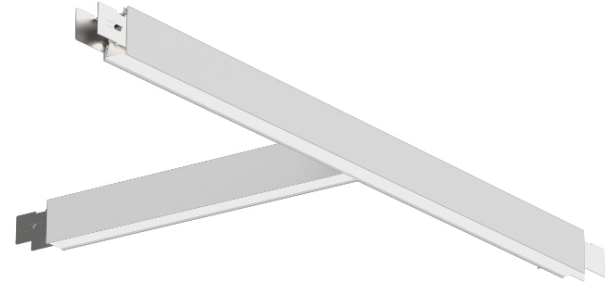

DESCRIPTION
Forties, T Module, Surface/Suspension, 1245mm x 645mm, Direct, 27W LED, Max 3929lm, Non-dimmable, IP20, CRI:90

1. To build a product code in our configurator select the specify button on the base model # product page
2. To build a manual product code on this datasheet choose from the options listed below in blue font and add the suffix to the base model #

GENERAL
Series: Forties
Partner: Prolicht
Division: Architectural
Installation: Surface
Product Type: Linear Profiles
Mounting Location: Ceiling
Light Distribution: Direct

PHYSICAL
Shape: Rectangle
Length (mm): 1245
Length (in): 49
Width (mm): 645
Width (in): 25 3/8
Height (mm): 76
Height (in): 3
Weight (kg): 3.3
Diffuser: Opal, Prismatic, Clear Prismatic, Glare Control,
Fixture Finish: SSR / BKV / CWI / CRY / HAB / UFT / ITA / RUA / FTG / MYG / LOD / PUS / FRO / FUP / KIA / POP / BLS / SPG / MEY / GOH / CHC / COM / ABZ / JAG / OBR / MOS / ROR
Accent Finish: OPL / MPM / CMP / CGL
Fixture Material: Aluminum Die Cast

ELECTRICAL
Lamp Type: LED
Input Wattage (W): 27
Total Output Wattage (W): 24.6
Dimming: Non-Dimmable
Driver Included: Yes
Driver Location: Integrated
Driver Type: Constant Current - Universal
Driver Class: Class 2
Input Voltage (V): 120

LED
Color Temperature (°K): 2700 / 3000 / 3500 / 4000
Max. Delivered Lumen (lm): Max 3929
CRI: >90 CRI
Lamp Life (hrs): 50000

RATINGS AND CERTIFICATIONS
Certified By: Certified for North American Standards
IP rating: IP20