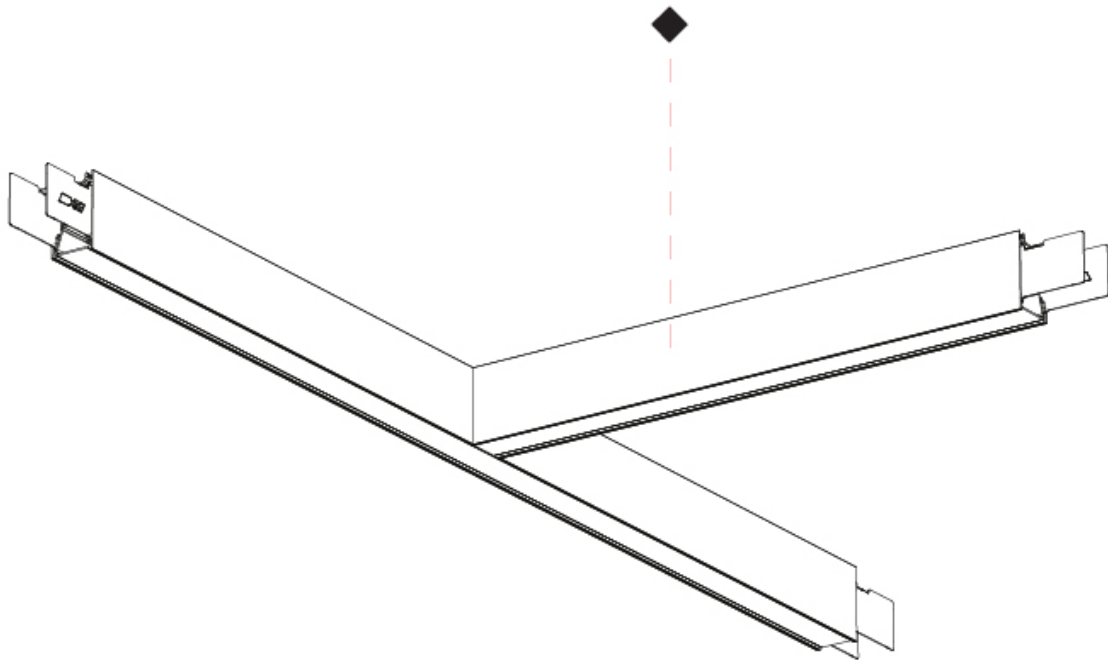

A3C176-

PROJECT

TYPE

SPECIFIER

QUANTITY

DATE

A