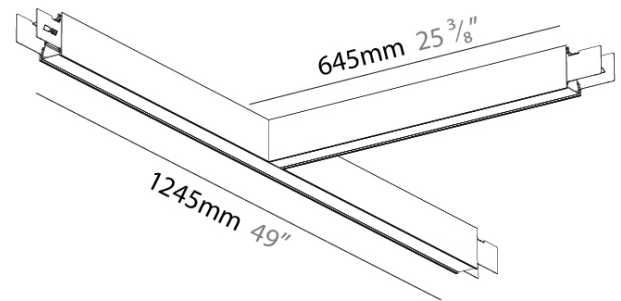

DESCRIPTION
Forties, T Module, Surface/Suspension, 1245mm x 645mm, Direct, 27W LED, Max 3929lm, Non-dimmable, IP20, CRI:90

1. To build a product code in our configurator select the specify button on the base model # product page
2. To build a manual product code on this datasheet choose from the options listed below in blue font and add the suffix to the base model #

GENERAL
Series: Forties
Partner: Prolicht
Division: Architectural
Installation: Surface
Product Type: Linear Profiles
Mounting Location: Ceiling
Light Distribution: Direct

PHYSICAL
Shape: Rectangle
Length (mm): 1245
Length (in): 49
Width (mm): 645
Width (in): 25 3/8
Height (mm): 76
Height (in): 3
Weight (kg): 3.3
Diffuser: Opal, Prismatic, Clear Prismatic, Glare Control,
Fixture Finish: SSR / BKV / CWI / CRY / HAB / UFT / ITA / RUA / FTG / MYG / LOD / PUS / FRO / FUP / KIA / POP / BLS / SPG / MEY / GOH / CHC / COM / ABZ / JAG / OBR / MOS / ROR
Accent Finish: OPL / MPM / CMP / CGL
Fixture Material: Aluminum Die Cast

ELECTRICAL
Lamp Type: LED
Input Wattage (W): 27
Total Output Wattage (W): 24.6
Dimming: Non-Dimmable
Driver Included: Yes
Driver Location: Integrated
Driver Type: Constant Current - Universal
Driver Class: Class 2
Input Voltage (V): 120

LED
Color Temperature (°K): 2700 / 3000 / 3500 / 4000
Max. Delivered Lumen (lm): Max 3929
CRI: >90 CRI
Lamp Life (hrs): 50000

RATINGS AND CERTIFICATIONS
Certified By: Certified for North American Standards
IP rating: IP20