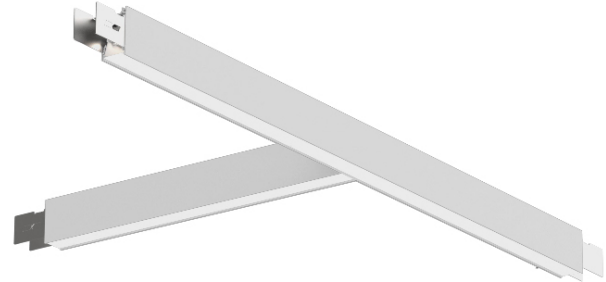

1. To build a product code in our configurator select the specify button on the base model # product page
2. To build a manual product code on this datasheet choose from the options listed below in blue font and add the suffix to the base model #

GENERAL

Series: Forties
Partner: Prolicht
Division: Architectural
Installation: Surface
Product Type: Linear Profiles
Mounting Location: Ceiling
Light Distribution: Direct

PHYSICAL

Shape: Rectangle
Length (mm): 1245
Length (in): 49
Width (mm): 645
Width (in): 25 3/8
Height (mm): 76
Height (in): 3
Diffuser: Opal, Prismatic, Clear Prismatic, Glare Control,
Fixture Finish: SSR / BKV / CWI / CRY / HAB / UFT / ITA / RUA / FTG / MYG / LOD / PUS / FRO / FUP / KIA / POP / BLS / SPG / MEY / GOH / CHC / COM / ABZ / JAG / OBR / MOS / ROR
Accent Finish: OPL / MPM / CMP / CGL
Fixture Material: Aluminum Die Cast

ELECTRICAL

Lamp Type: LED
Input Wattage (W): 13.1
Total Output Wattage (W): 11.8
Dimming: Non-Dimmable
Driver Included: Yes
Driver Location: Integrated
Driver Type: Constant Current - Universal
Driver Class: Class 2
Input Voltage (V): 120

LED

Color Temperature (°K): 2700 / 3000 / 3500 / 4000
Max. Delivered Lumen (lm): Max 1899
CRI: >90 CRI
Lamp Life (hrs): 50000

RATINGS AND CERTIFICATIONS

Certified By: Certified for North American Standards
IP rating: IP20