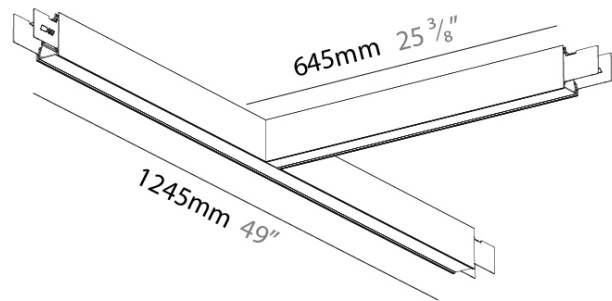

1. To build a product code in our configurator select the specify button on the base model # product page
2. To build a manual product code on this datasheet choose from the options listed below in blue font and add the suffix to the base model #

GENERAL

Series: Forties
Partner: Prolicht
Division: Architectural
Installation: Surface
Product Type: Linear Profiles
Mounting Location: Ceiling
Light Distribution: Direct

PHYSICAL

Shape: Rectangle
Length (mm): 1245
Length (in): 49
Width (mm): 645
Width (in): 25 3/8
Height (mm): 76
Height (in): 3
Diffuser: Opal, Prismatic, Clear Prismatic, Glare Control,
Fixture Finish: SSR / BKV / CWI / CRY / HAB / UFT / ITA / RUA / FTG / MYG / LOD / PUS / FRO / FUP / KIA / POP / BLS / SPG / MEY / GOH / CHC / COM / ABZ / JAG / OBR / MOS / ROR
Accent Finish: OPL / MPM / CMP / CGL
Fixture Material: Aluminum Die Cast

ELECTRICAL

Lamp Type: LED
Input Wattage (W): 13.1
Total Output Wattage (W): 11.8
Dimming: Non-Dimmable
Driver Included: Yes
Driver Location: Integrated
Driver Type: Constant Current - Universal
Driver Class: Class 2
Input Voltage (V): 120

LED

Color Temperature (°K): 2700 / 3000 / 3500 / 4000
Max. Delivered Lumen (lm): Max 1899
CRI: >90 CRI
Lamp Life (hrs): 50000

RATINGS AND CERTIFICATIONS

Certified By: Certified for North American Standards
IP rating: IP20