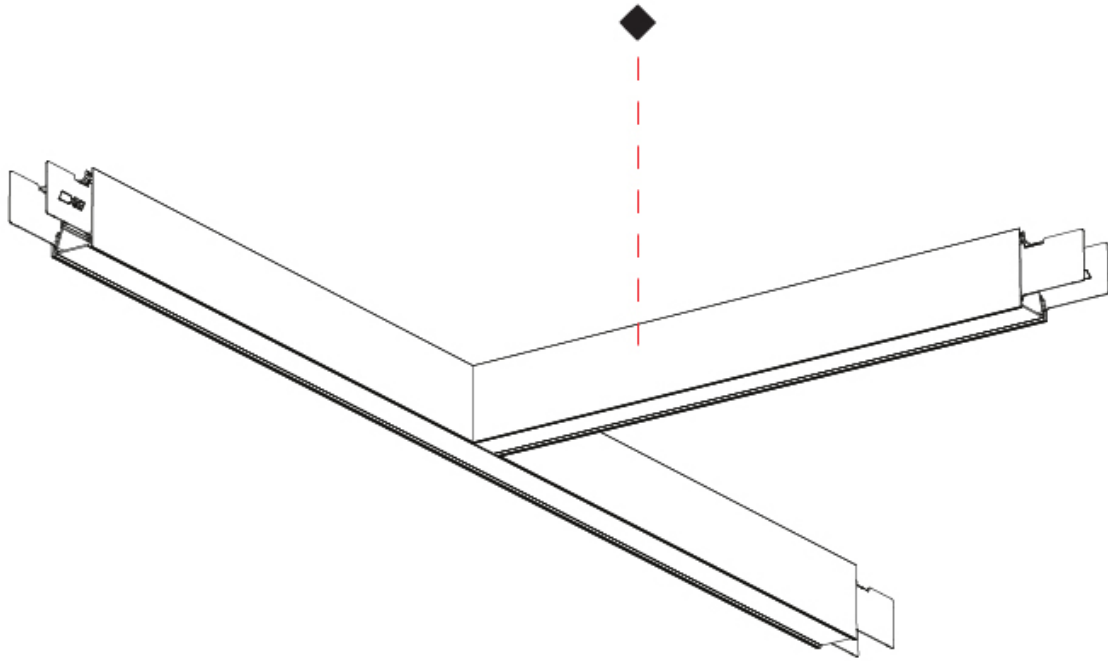

A3C176-HE-

PROJECT _____

TYPE _____

SPECIFIER _____

QUANTITY _____

DATE _____

A