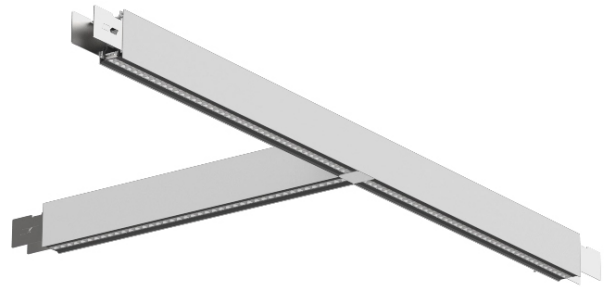

PROJECT
TYPE
SPECIFIER
QUANTITY
DATE

DESCRIPTION
Forties, T Module, Surface/Suspension, 1245mm x 645mm, Direct, 27W LED, Max 3929lm, Non-dimmable, IP20, CRI:90

1. To build a product code in our configurator select the specify button on the base model # product page
2. To build a manual product code on this datasheet choose from the options listed below in blue font and add the suffix to the base model #

GENERAL

Series: Forties
Partner: Prolicht
Division: Architectural
Installation: Surface
Product Type: Linear Profiles
Mounting Location: Ceiling
Light Distribution: Direct

PHYSICAL

Shape: Rectangle
Length (mm): 1245
Length (in): 49
Width (mm): 645
Width (in): 25 3/8
Height (mm): 76
Height (in): 3
Weight (kg): 3.3
Diffuser: Black Raster
Fixture Finish: SSR / BKV / CWI / CRY / HAB / UFT / ITA / RUA / FTG / MYG / LOD / PUS / FRO / FUP / KIA / POP / BLS / SPG / MEY / GOH / CHC / COM / ABZ / JAG / OBR / MOS / ROR
Accent Finish: BKR
Fixture Material: Aluminum Die Cast

ELECTRICAL

Lamp Type: LED
Input Wattage (W): 27
Total Output Wattage (W): 24.6
Dimming: Non-Dimmable
Driver Included: Yes
Driver Location: Integrated
Driver Type: Constant Current - Universal
Driver Class: Class 2
Input Voltage (V): 120

LED

Color Temperature (°K): 2700 / 3000 / 3500 / 4000
Max. Delivered Lumen (lm): Max 3640
CRI: >90 CRI
Lamp Life (hrs): 50000

RATINGS AND CERTIFICATIONS

Certified By: Certified for North American Standards
IP rating: IP20