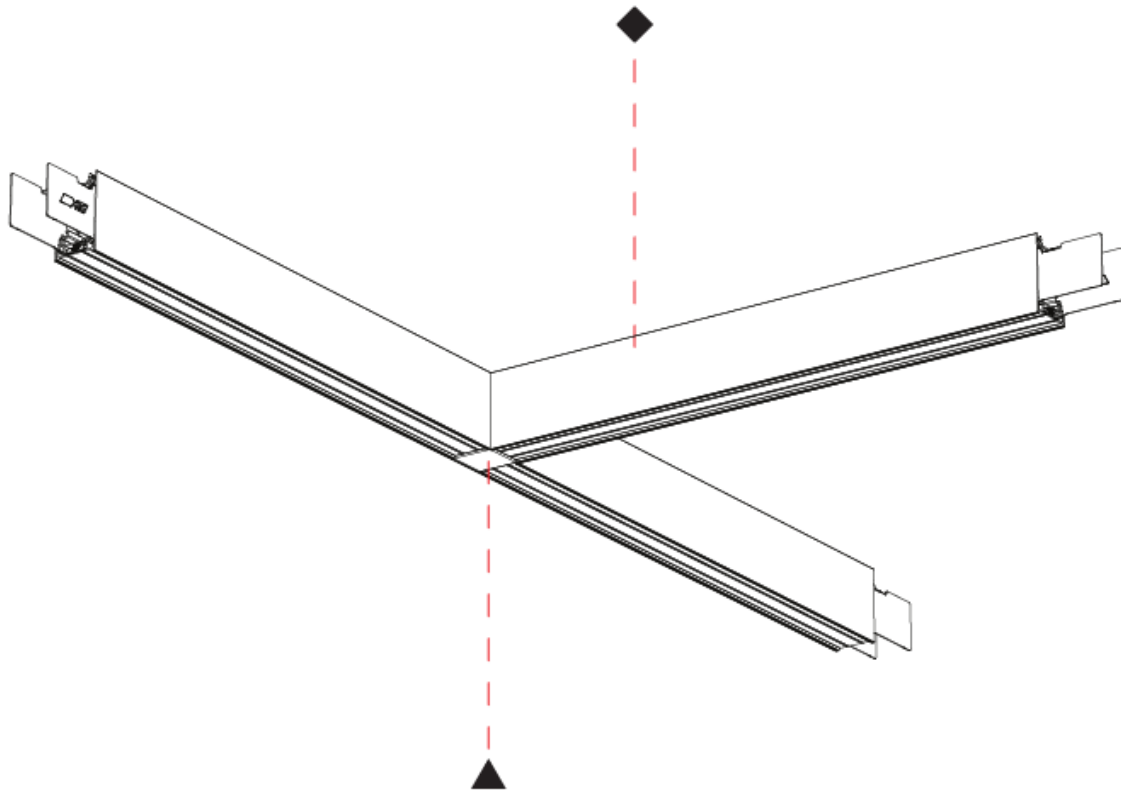

FORTIES SURFACE

A3C178-

PROJECT _____

TYPE _____

SPECIFIER _____

QUANTITY _____

DATE _____

A