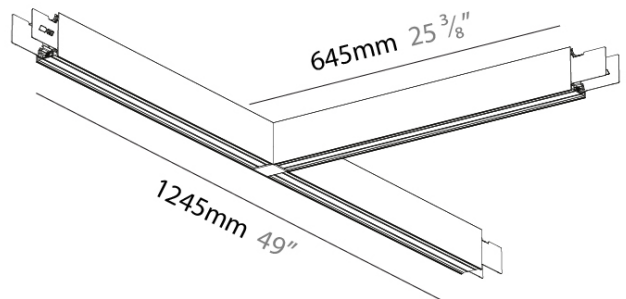

PROJECT
TYPE
SPECIFIER
QUANTITY
DATE

DESCRIPTION
Forties, T Module, Surface/Suspension, 1245mm x 645mm, Direct, 27W LED, Max 3929lm, Non-dimmable, IP20, CRI:90

1. To build a product code in our configurator select the specify button on the base model # product page
2. To build a manual product code on this datasheet choose from the options listed below in blue font and add the suffix to the base model #

GENERAL

Series: Forties
Partner: Prolicht
Division: Architectural
Installation: Surface
Product Type: Linear Profiles
Mounting Location: Ceiling
Light Distribution: Direct

PHYSICAL

Shape: Rectangle
Length (mm): 1245
Length (in): 49
Width (mm): 645
Width (in): 25 3/8
Height (mm): 76
Height (in): 3
Weight (kg): 3.3
Diffuser: Black Raster
Fixture Finish: SSR / BKV / CWI / CRY / HAB / UFT / ITA / RUA / FTG / MYG / LOD / PUS / FRO / FUP / KIA / POP / BLS / SPG / MEY / GOH / CHC / COM / ABZ / JAG / OBR / MOS / ROR
Accent Finish: BKR
Fixture Material: Aluminum Die Cast

ELECTRICAL

Lamp Type: LED
Input Wattage (W): 27
Total Output Wattage (W): 24.6
Dimming: Non-Dimmable
Driver Included: Yes
Driver Location: Integrated
Driver Type: Constant Current - Universal
Driver Class: Class 2
Input Voltage (V): 120

LED

Color Temperature (°K): 2700 / 3000 / 3500 / 4000
Max. Delivered Lumen (lm): Max 3640
CRI: >90 CRI
Lamp Life (hrs): 50000

RATINGS AND CERTIFICATIONS

Certified By: Certified for North American Standards
IP rating: IP20