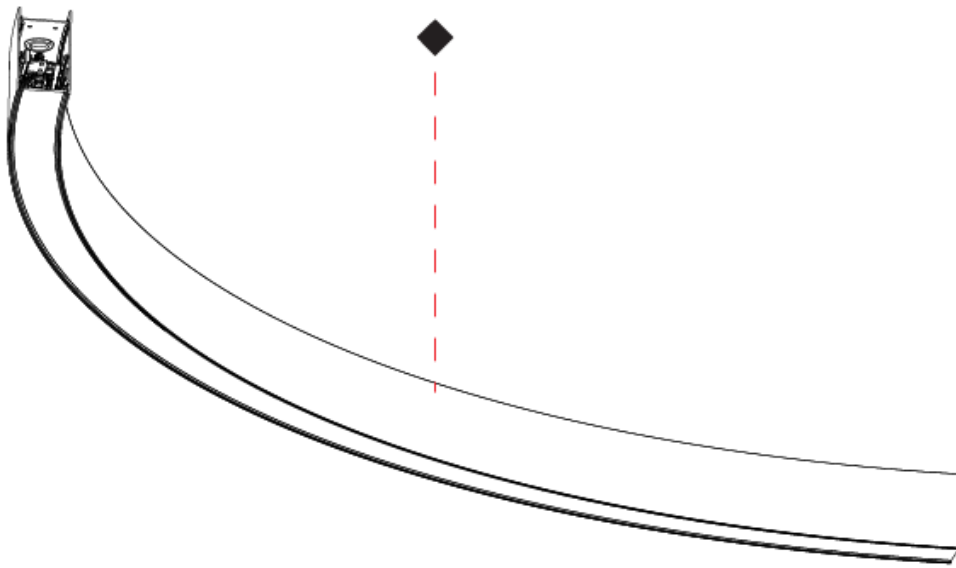

A3C183-

PROJECT _____

TYPE _____

SPECIFIER _____

QUANTITY _____

DATE _____