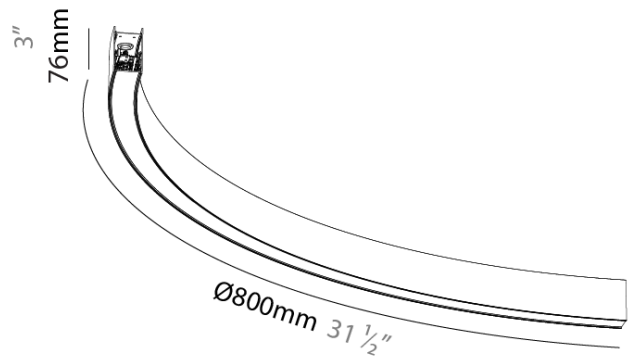

1. To build a product code in our configurator select the specify button on the base model # product page
2. To build a manual product code on this datasheet choose from the options listed below in blue font and add the suffix to the base model #

GENERAL

Series: Forties
Partner: Prolicht
Division: Architectural
Installation: Surface
Product Type: Linear Profiles
Mounting Location: Ceiling
Light Distribution: Direct

PHYSICAL

Shape: Rectangle
Length (mm): 800
Length (in): 31 1/2
Width (mm): 45
Width (in): 1 3/4
Height (mm): 76
Height (in): 3
Weight (kg): 1.8
Diffuser: [Opal](#), [Prismatic](#), [Clear Prismatic](#)
Fixture Finish: [SSR / BKV / CWI / CRY / HAB / UFT / ITA / RUA / FTG / MYG / LOD / PUS / FRO / FUP / KIA / POP / BLS / SPG / MEY / GOH / CHC / COM / ABZ / JAG / OBR / MOS / ROR](#)
Accent Finish: [OPL / MPM / CMP](#)
Fixture Material: Aluminum Die Cast

ELECTRICAL

Lamp Type: LED
Input Wattage (W): 13
Total Output Wattage (W): 11.8
Dimming: [Non-Dimming / 0-10V Dimming / Phase Dimming / DALI Dimming / MATTER Dimming](#)
Driver Included: Yes
Driver Location: Integrated
Driver Type: Constant Current - Universal
Driver Class: Class 2
Input Voltage (V): 120

LED

Color Temperature (°K): [2700 / 3000 / 3500 / 4000](#)
Max. Delivered Lumen (lm): Max 1514
CRI: >90 CRI
Lamp Life (hrs): 50000

RATINGS AND CERTIFICATIONS

Certified By: Certified for North American Standards
IP rating: IP20