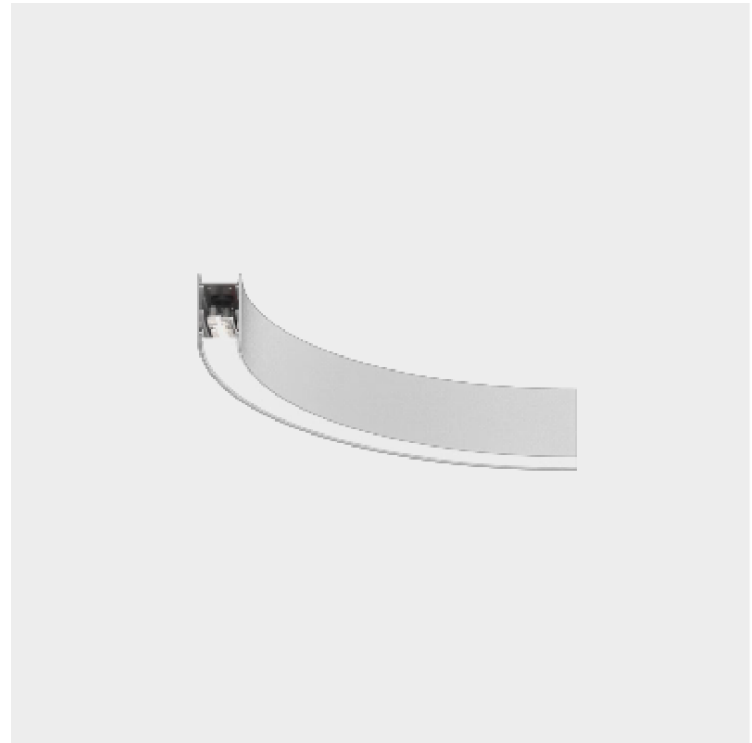

1. To build a product code in our configurator select the specify button on the base model # product page
2. To build a manual product code on this datasheet choose from the options listed below in blue font and add the suffix to the base model #

GENERAL

Series: Forties
Partner: Prolicht
Division: Architectural
Installation: Surface
Product Type: Linear Profiles
Mounting Location: Ceiling
Light Distribution: Direct

PHYSICAL

Shape: Rectangle
Length (mm): 800
Length (in): 31 1/2
Width (mm): 45
Width (in): 1 3/4
Height (mm): 76
Height (in): 3
Weight (kg): 1.8
Diffuser: [Opal](#), [Prismatic](#), [Clear Prismatic](#)
Fixture Finish: [SSR / BKV / CWI / CRY / HAB / UFT / ITA / RUA / FTG / MYG / LOD / PUS / FRO / FUP / KIA / POP / BLS / SPG / MEY / GOH / CHC / COM / ABZ / JAG / OBR / MOS / ROR](#)
Accent Finish: [OPL / MPM / CMP](#)
Fixture Material: Aluminum Die Cast

ELECTRICAL

Lamp Type: LED
Input Wattage (W): 13
Total Output Wattage (W): 11.8
Dimming: [Non-Dimming / 0-10V Dimming / Phase Dimming / DALI Dimming / MATTER Dimming](#)
Driver Included: Yes
Driver Location: Integrated
Driver Type: Constant Current - Universal
Driver Class: Class 2
Input Voltage (V): 120

LED

Color Temperature (°K): [2700 / 3000 / 3500 / 4000](#)
Max. Delivered Lumen (lm): Max 1514
CRI: >90 CRI
Lamp Life (hrs): 50000

RATINGS AND CERTIFICATIONS

Certified By: Certified for North American Standards
IP rating: IP20