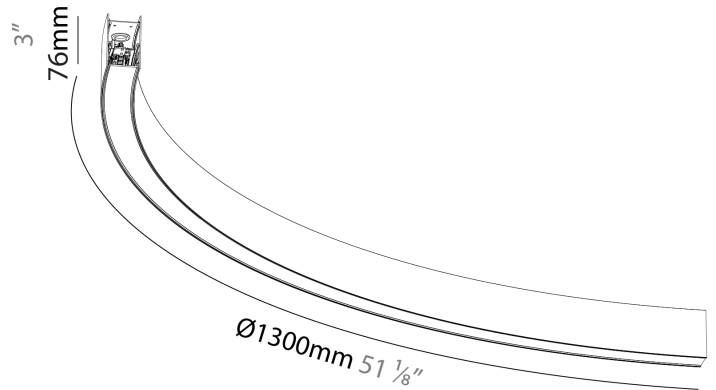

1. To build a product code in our configurator select the specify button on the base model # product page
2. To build a manual product code on this datasheet choose from the options listed below in blue font and add the suffix to the base model #

GENERAL

Series: Forties
Partner: Prolicht
Division: Architectural
Installation: Surface
Product Type: Linear Profiles
Mounting Location: Ceiling
Light Distribution: Direct

PHYSICAL

Shape: Rectangle
Length (mm): 1300
Length (in): 51 3/16
Width (mm): 45
Width (in): 1 3/4
Height (mm): 76
Height (in): 3
Weight (kg): 1.8
Diffuser: [Opal](#), [Prismatic](#), [Clear Prismatic](#)
Fixture Finish: [SSR / BKV / CWI / CRY / HAB / UFT / ITA / RUA / FTG / MYG / LOD / PUS / FRO / FUP / KIA / POP / BLS / SPG / MEY / GOH / CHC / COM / ABZ / JAG / OBR / MOS / ROR](#)
Accent Finish: [OPL / MPM / CMP](#)
Fixture Material: Aluminum Die Cast

ELECTRICAL

Lamp Type: LED
Input Wattage (W): 22
Total Output Wattage (W): 20
Dimming: [Non-Dimming / 0-10V Dimming / Phase Dimming / DALI Dimming / MATTER Dimming](#)
Driver Included: Yes
Driver Location: Integrated
Driver Type: Constant Current - Universal
Driver Class: Class 2
Input Voltage (V): 120
Constant Current (MA): 100mA

LED

Color Temperature (°K): [2700 / 3000 / 3500 / 4000](#)
Max. Delivered Lumen (lm): Max 2523
CRI: >90 CRI
Lamp Life (hrs): 50000

RATINGS AND CERTIFICATIONS

Certified By: Certified for North American Standards
IP rating: IP20