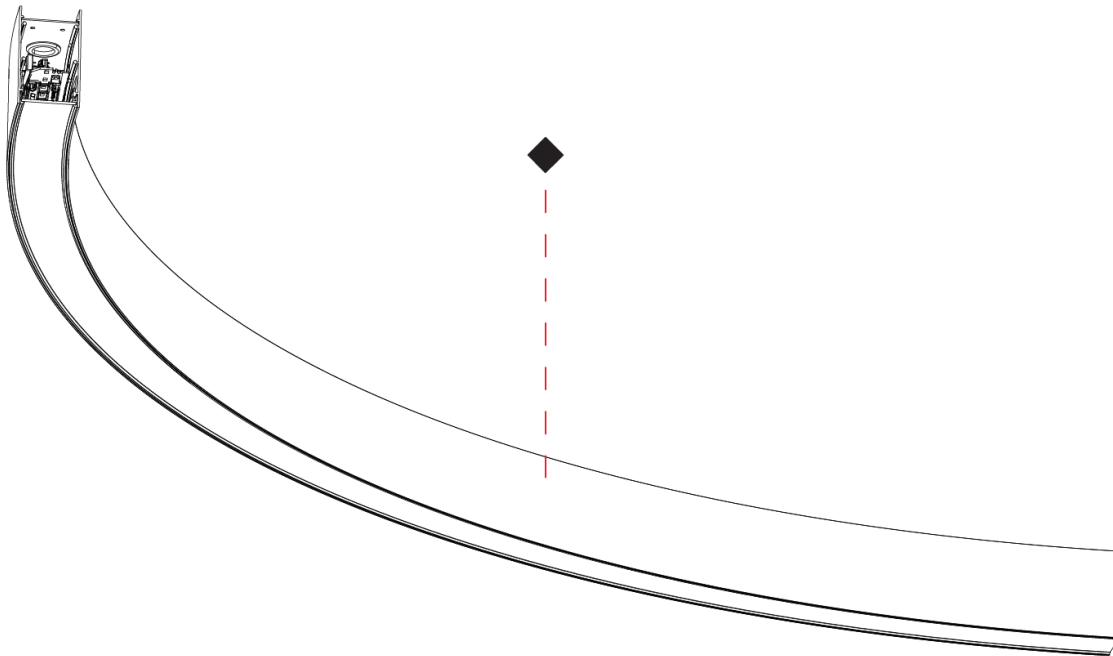

FORTIES SURFACE

A3C185-

PROJECT _____

TYPE _____

SPECIFIER _____

QUANTITY _____

DATE _____