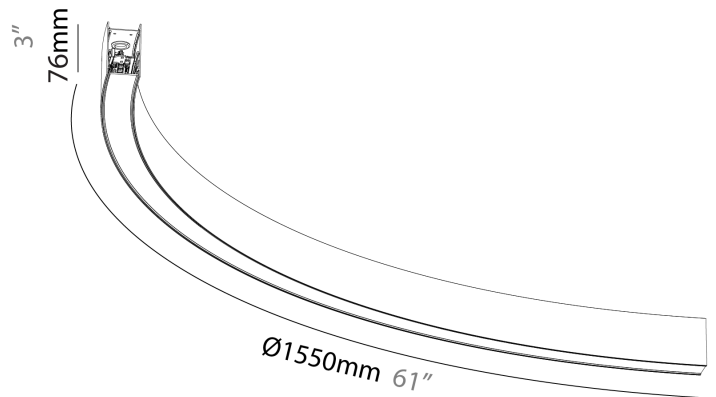

1. To build a product code in our configurator select the specify button on the base model # product page
2. To build a manual product code on this datasheet choose from the options listed below in blue font and add the suffix to the base model #

GENERAL

Series: Forties
Partner: Prolicht
Division: Architectural
Installation: Surface
Product Type: Linear Profiles
Mounting Location: Ceiling
Light Distribution: Direct

PHYSICAL

Shape: Rectangle
Length (mm): 1550
Length (in): 61
Width (mm): 45
Width (in): 1 3/4
Height (mm): 76
Height (in): 3
Weight (kg): 1.75
Diffuser: [Opal](#), [Prismatic](#), [Clear Prismatic](#)
Fixture Finish: [SSR / BKV / CWI / CRY / HAB / UFT / ITA / RUA / FTG / MYG / LOD / PUS / FRO / FUP / KIA / POP / BLS / SPG / MEY / GOH / CHC / COM / ABZ / JAG / OBR / MOS / ROR](#)
Accent Finish: [OPL / MPM / CMP](#)
Fixture Material: Aluminum Die Cast

ELECTRICAL

Lamp Type: LED
Input Wattage (W): 26
Total Output Wattage (W): 23.6
Dimming: [Non-Dimming / 0-10V Dimming / Phase Dimming / DALI Dimming / MATTER Dimming](#)
Driver Included: Yes
Driver Location: Integrated
Driver Type: Constant Current - Universal
Driver Class: Class 2
Input Voltage (V): 120

LED

Color Temperature (°K): [2700 / 3000 / 3500 / 4000](#)
Max. Delivered Lumen (lm): Max 3208
CRI: >90 CRI
Lamp Life (hrs): 50000

RATINGS AND CERTIFICATIONS

Certified By: Certified for North American Standards
IP rating: IP20