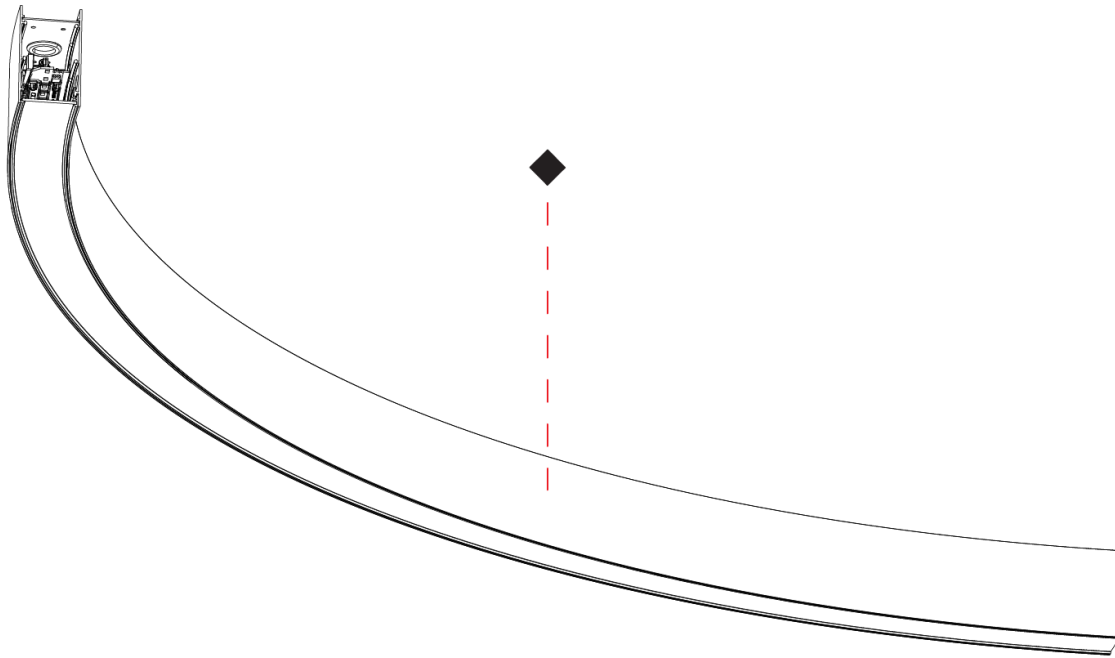

FORTIES SURFACE

A3C187-

PROJECT

TYPE

SPECIFIER

QUANTITY

DATE

A