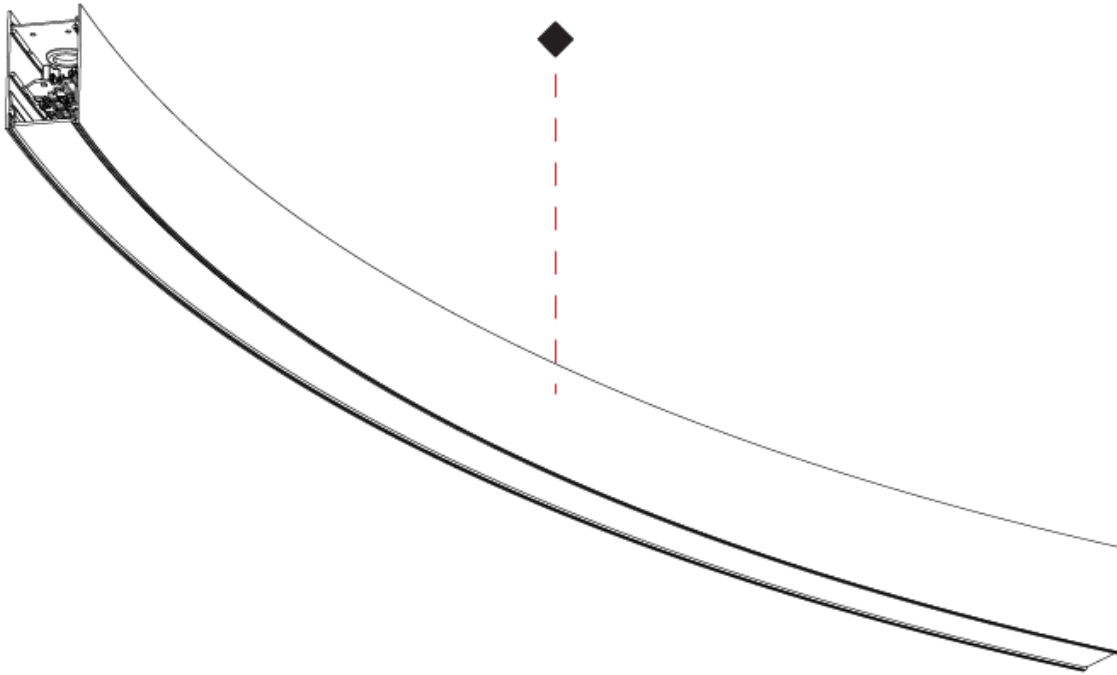

## FORTIES SURFACE

A3C188-HE-

PROJECT \_\_\_\_\_

TYPE \_\_\_\_\_

SPECIFIER \_\_\_\_\_

QUANTITY \_\_\_\_\_

DATE \_\_\_\_\_

A