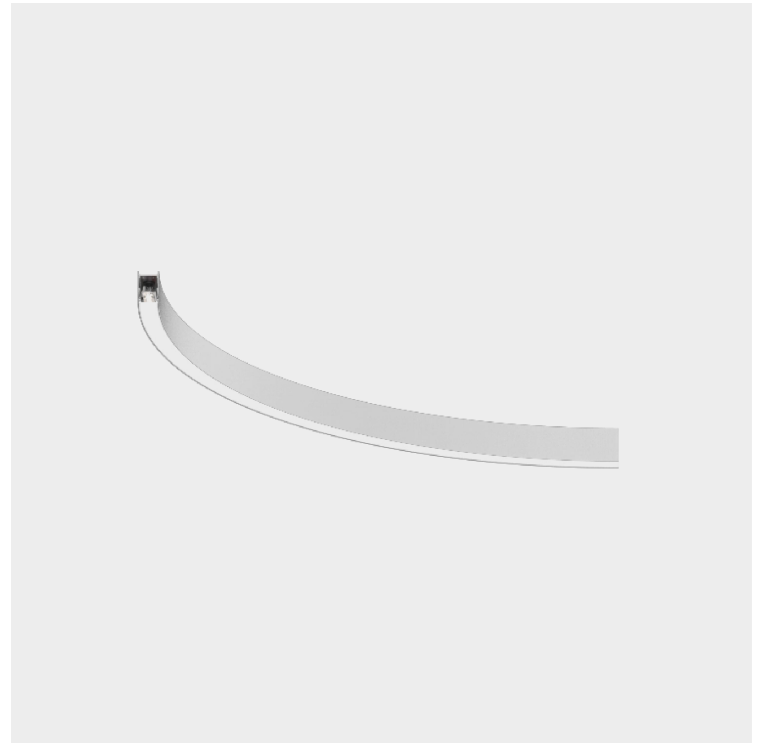

1. To build a product code in our configurator select the specify button on the base model # product page
2. To build a manual product code on this datasheet choose from the options listed below in blue font and add the suffix to the base model #

GENERAL

Series: Forties
Partner: Prolicht
Division: Architectural
Installation: Surface
Product Type: Linear Profiles
Mounting Location: Ceiling
Light Distribution: Direct

PHYSICAL

Shape: Rectangle
Length (mm): 2075
Length (in): 81 11/16
Width (mm): 45
Width (in): 1 3/4
Height (mm): 76
Height (in): 3
Weight (kg): 2.2
Diffuser: [Opal](#), [Prismatic](#), [Clear Prismatic](#)
Fixture Finish: [SSR / BKV / CWI / CRY / HAB / UFT / ITA / RUA / FTG / MYG / LOD / PUS / FRO / FUP / KIA / POP / BLS / SPG / MEY / GOH / CHC / COM / ABZ / JAG / OBR / MOS / ROR](#)
Accent Finish: [OPL / MPM / CMP](#)
Fixture Material: Aluminum Die Cast

ELECTRICAL

Lamp Type: LED
Input Wattage (W): 34
Total Output Wattage (W): 32.9
Dimming: [Non-Dimming / 0-10V Dimming / Phase Dimming / DALI Dimming / MATTER Dimming](#)
Driver Included: Yes
Driver Location: Integrated
Driver Type: Constant Current - Universal
Driver Class: Class 2
Input Voltage (V): 120

LED

Color Temperature (°K): [2700 / 3000 / 3500 / 4000](#)
Max. Delivered Lumen (lm): Max 4037
CRI: >90 CRI
Lamp Life (hrs): 50000

RATINGS AND CERTIFICATIONS

Certified By: Certified for North American Standards
IP rating: IP20