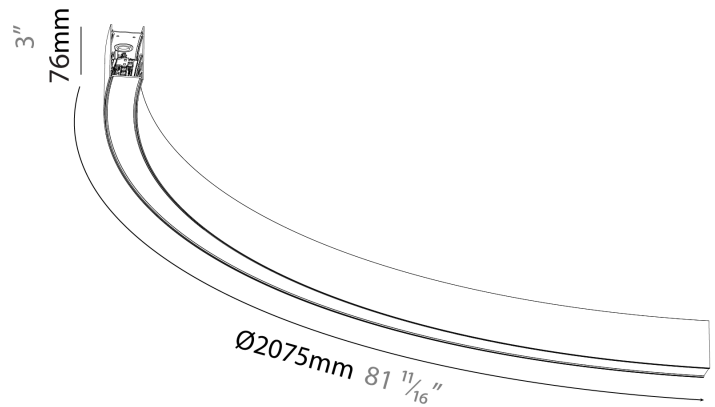

1. To build a product code in our configurator select the specify button on the base model # product page
2. To build a manual product code on this datasheet choose from the options listed below in blue font and add the suffix to the base model #

GENERAL

Series: Forties
Partner: Prolicht
Division: Architectural
Installation: Surface
Product Type: Linear Profiles
Mounting Location: Ceiling
Light Distribution: Direct

PHYSICAL

Shape: Rectangle
Length (mm): 2075
Length (in): 81 11/16
Width (mm): 45
Width (in): 1 3/4
Height (mm): 76
Height (in): 3
Weight (kg): 2.2
Diffuser: [Opal](#), [Prismatic](#), [Clear Prismatic](#)
Fixture Finish: [SSR / BKV / CWI / CRY / HAB / UFT / ITA / RUA / FTG / MYG / LOD / PUS / FRO / FUP / KIA / POP / BLS / SPG / MEY / GOH / CHC / COM / ABZ / JAG / OBR / MOS / ROR](#)
Accent Finish: [OPL / MPM / CMP](#)
Fixture Material: Aluminum Die Cast

ELECTRICAL

Lamp Type: LED
Input Wattage (W): 34
Total Output Wattage (W): 32.9
Dimming: [Non-Dimming / 0-10V Dimming / Phase Dimming / DALI Dimming / MATTER Dimming](#)
Driver Included: Yes
Driver Location: Integrated
Driver Type: Constant Current - Universal
Driver Class: Class 2
Input Voltage (V): 120

LED

Color Temperature (°K): [2700 / 3000 / 3500 / 4000](#)
Max. Delivered Lumen (lm): Max 4037
CRI: >90 CRI
Lamp Life (hrs): 50000

RATINGS AND CERTIFICATIONS

Certified By: Certified for North American Standards
IP rating: IP20