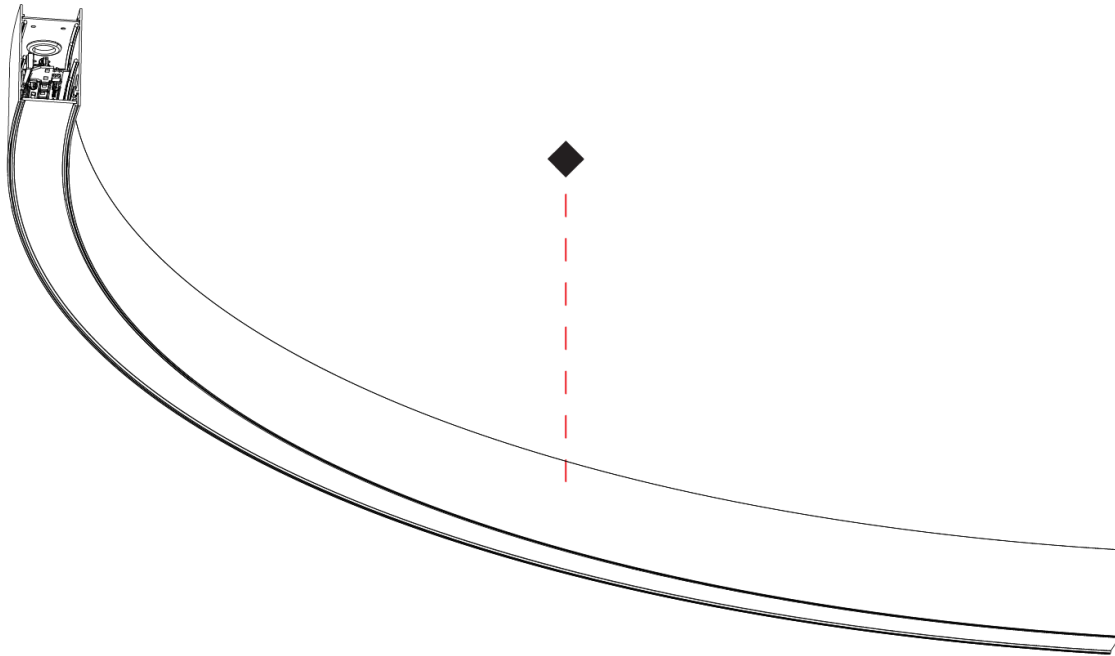

FORTIES SURFACE

A3C189-

PROJECT

TYPE

SPECIFIER

QUANTITY

DATE

A