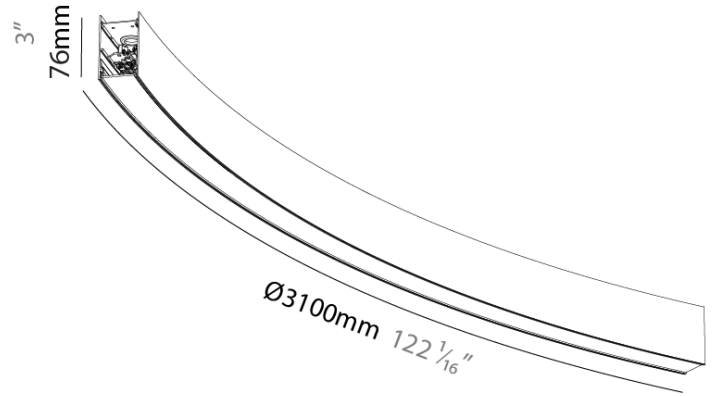

DESCRIPTION

Forties, Surface/Suspension Curved Module, 3100mm/122 1/16", Direct, 13W LED, 2700K / 3000K / 3500K / 4000K, Max 1509lm, 45°, Non-dimmable, IP20, CRI:90

1. To build a product code in our configurator select the specify button on the base model # product page
2. To build a manual product code on this datasheet choose from the options listed below in blue font and add the suffix to the base model #

GENERAL

Series: Forties
Partner: Prolicht
Division: Architectural
Installation: Surface
Product Type: Linear Profiles
Mounting Location: Ceiling
Light Distribution: Direct

PHYSICAL

Shape: Rectangle
Length (mm): 3100
Length (in): 122 1/16
Width (mm): 45
Width (in): 1 3/4
Height (mm): 76
Height (in): 3
Weight (kg): 1.5
Diffuser: [Opal](#), [Prismatic](#), [Clear Prismatic](#)
Fixture Finish: [SSR / BKV / CWI / CRY / HAB / UFT / ITA / RUA / FTG / MYG / LOD / PUS / FRO / FUP / KIA / POP / BLS / SPG / MEY / GOH / CHC / COM / ABZ / JAG / OBR / MOS / ROR](#)
Accent Finish: [OPL / MPM / CMP](#)
Fixture Material: Aluminum Die Cast

ELECTRICAL

Lamp Type: LED
Input Wattage (W): 13
Total Output Wattage (W): 11.9
Dimming: Non-Dimmable
Driver Included: Yes
Driver Location: Integrated
Driver Class: Class 2
Input Voltage (V): 120

LED

Color Temperature (°K): [2700 / 3000 / 3500 / 4000](#)
Max. Delivered Lumen (lm): Max 1509
CRI: >90 CRI
Lamp Life (hrs): 50000

RATINGS AND CERTIFICATIONS

Certified By: Certified for North American Standards
IP rating: IP20