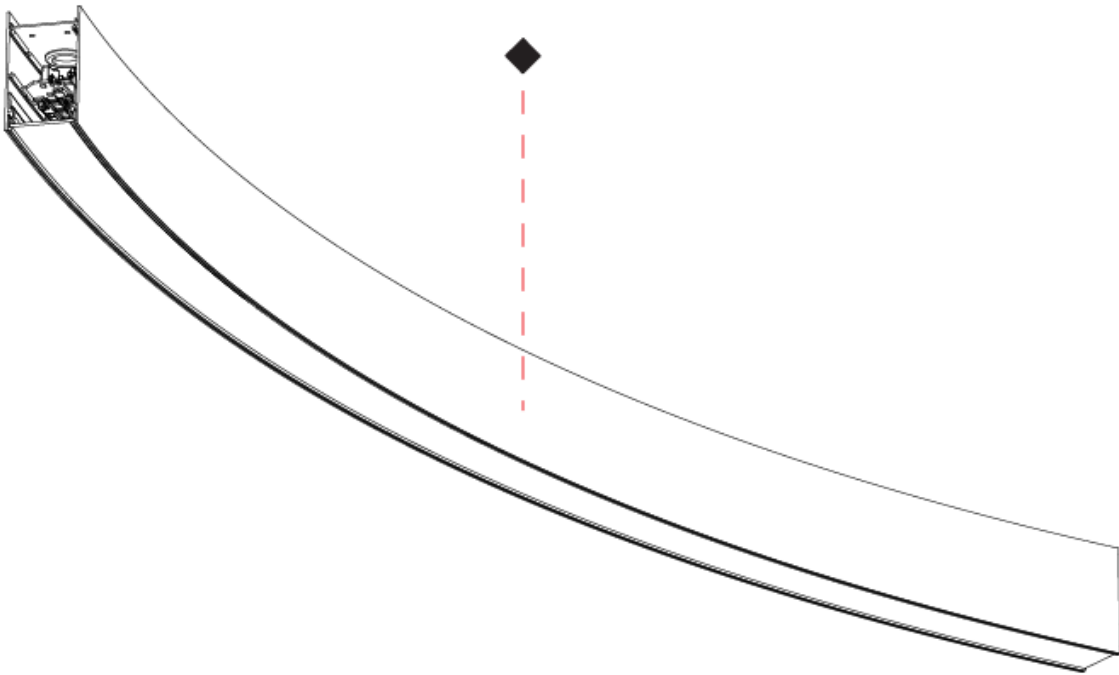

FORTIES SURFACE

A3C190-HE-

PROJECT

TYPE

SPECIFIER

QUANTITY

DATE

A